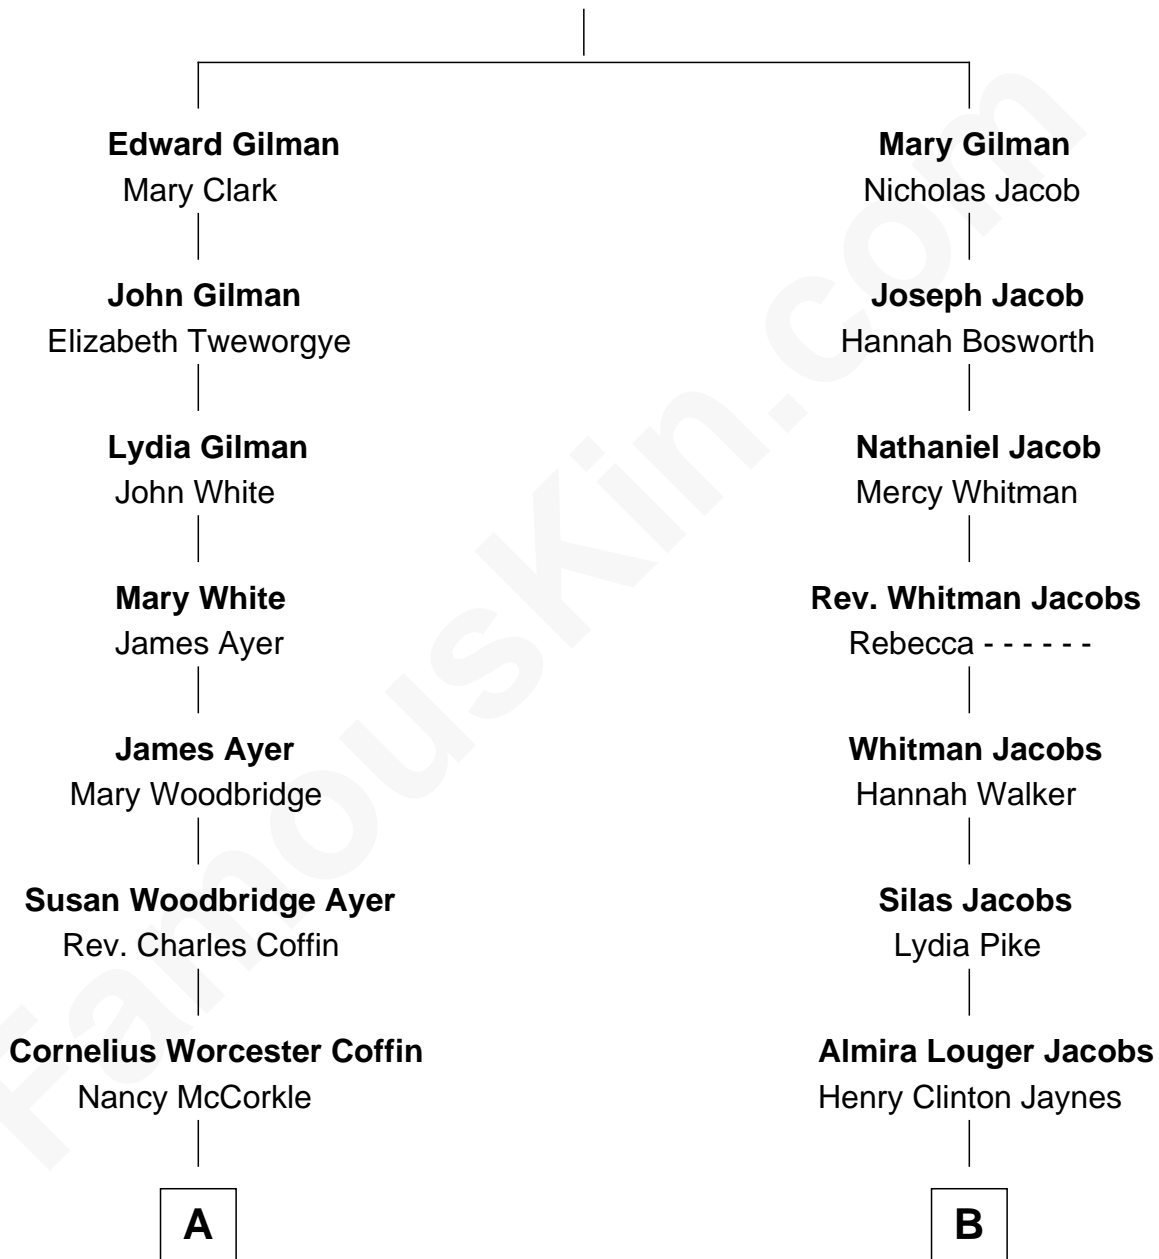

## Relationship Chart of

### Tennessee Williams

*Author of A Streetcar Named Desire*

9th cousin 1 time removed of

**Peter Fonda**

*TV and Movie Actor*

**Edward Gilman**

-----

**A**

**Isabelle Coffin**  
Thomas Lanier Williams

**Cornelius Coffin Williams**  
Edwina Dakin

**Tennessee Williams**  
*Author of A Streetcar Named Desire*

**B**

**Henry Silas Jaynes**  
Elma L. Lanphear

**Herberta Elma Jaynes**  
William Brace Fonda