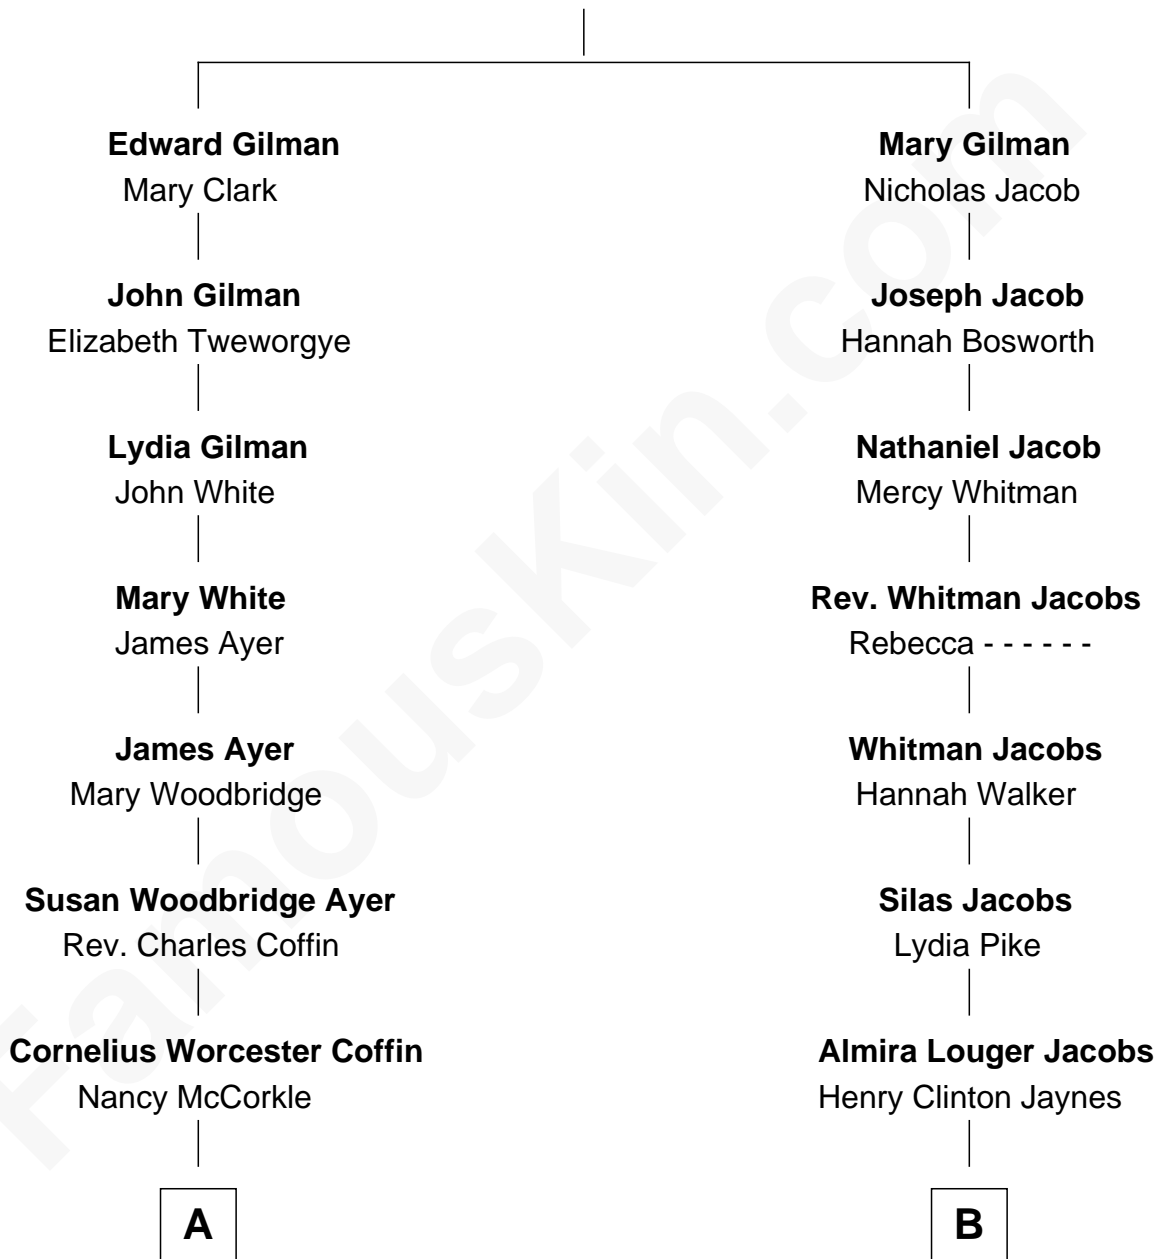

FamousKin.com

Relationship Chart of

Tennessee Williams

Author of A Streetcar Named Desire

9th cousin 2 times removed of

Bridget Fonda
Movie Actress

Edward Gilman

A

Isabelle Coffin
Thomas Lanier Williams

Cornelius Coffin Williams
Edwina Dakin

Tennessee Williams
Author of A Streetcar Named Desire

B

Henry Silas Jaynes
Elma L. Lanphear

Herberta Elma Jaynes
William Brace Fonda