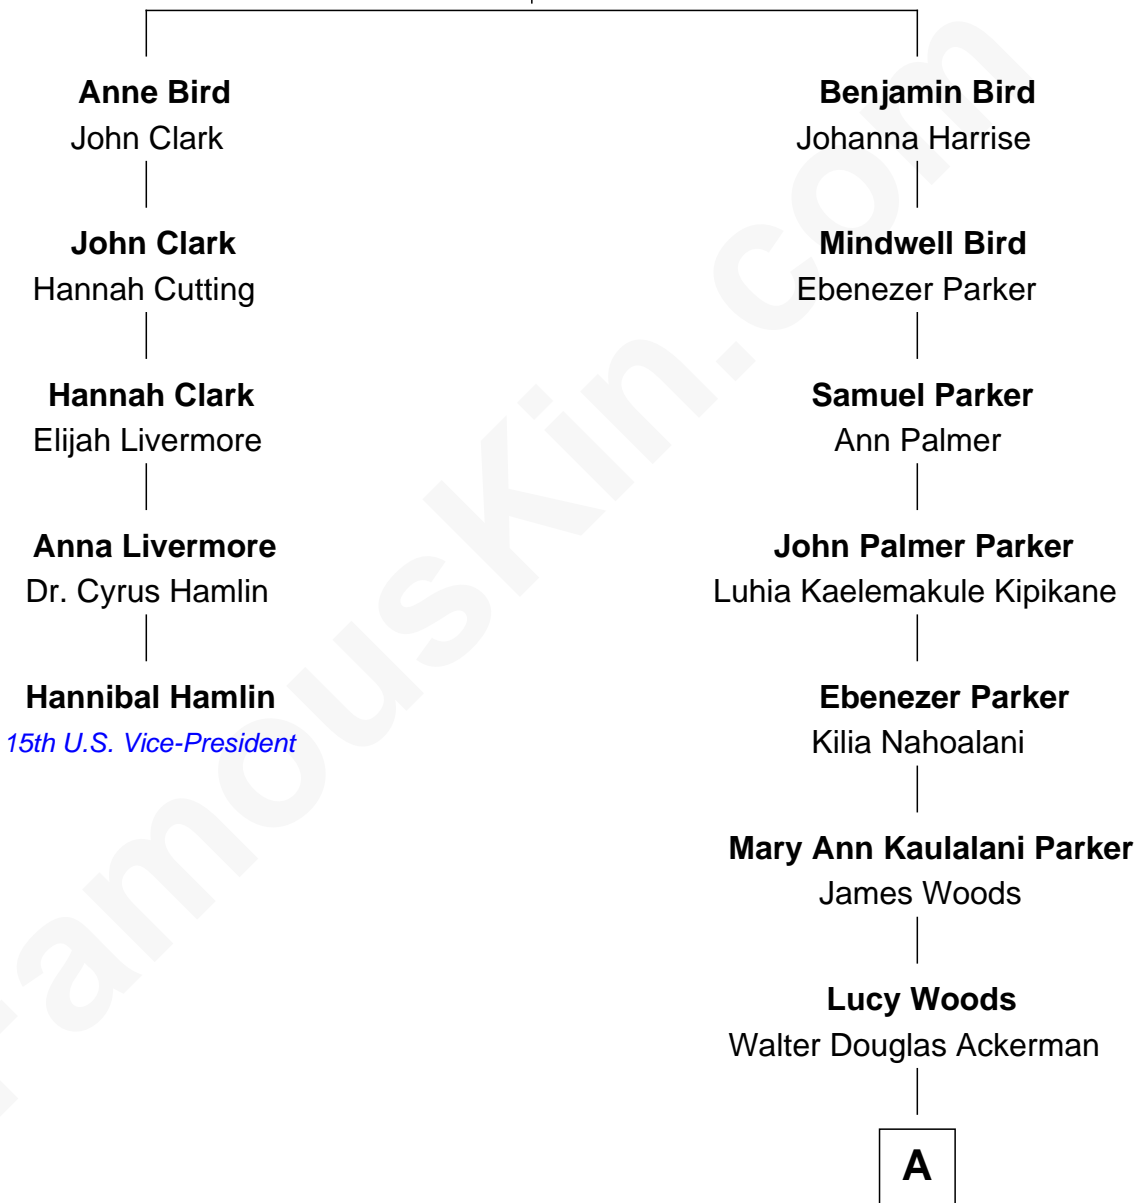

FamousKin.com Relationship Chart of

Hannibal Hamlin

15th U.S. Vice-President

4th cousin 5 times removed of

Kelly Preston

TV and Movie Actress

Thomas Bird
Thankful Atherton

A

—
Lucille Ackerman

Clark Reynolds

—
Linda Kamalalehua Reynolds

Kenneth Michael Smith

—
Kelly Preston

TV and Movie Actress

FamousKin.com