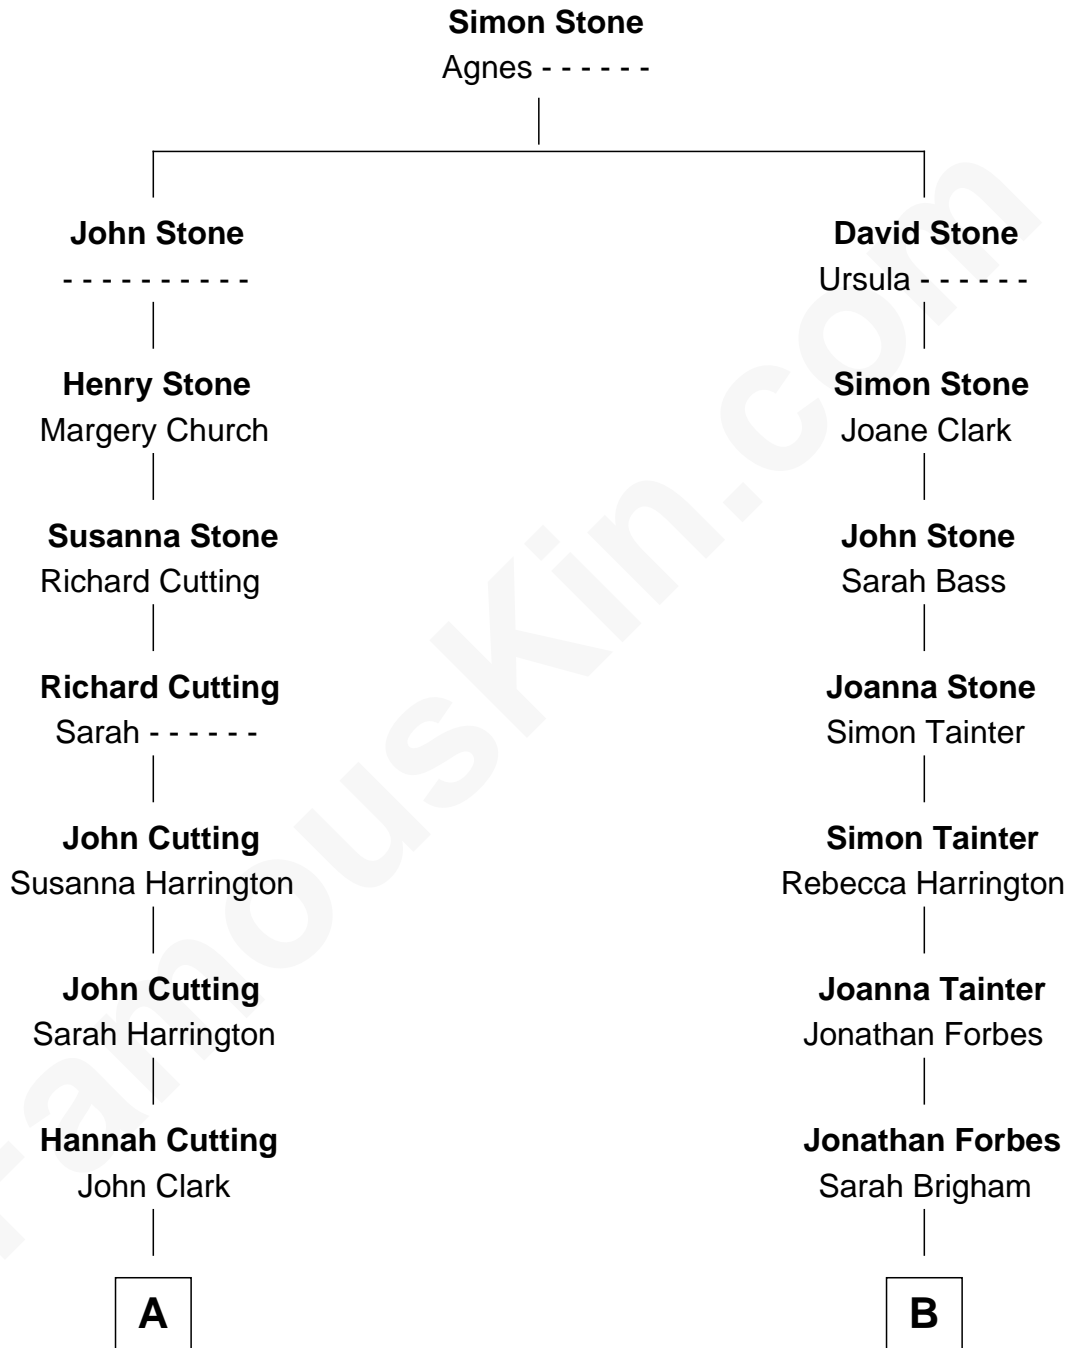

# FamousKin.com

## Relationship Chart of Hannibal Hamlin

15th U.S. Vice-President

8th cousin 1 time removed of

**Daniel Henry Chamberlain**

76th Governor of South Carolina

**A**

**Hannah Clark**  
Elijah Livermore

**Anna Livermore**  
Dr. Cyrus Hamlin

**Hannibal Hamlin**  
*15th U.S. Vice-President*

**B**

**Achsah Forbes**  
Eli Chamberlain

**Daniel Henry Chamberlain**  
*Governor of South Carolina*

FamousKin.com