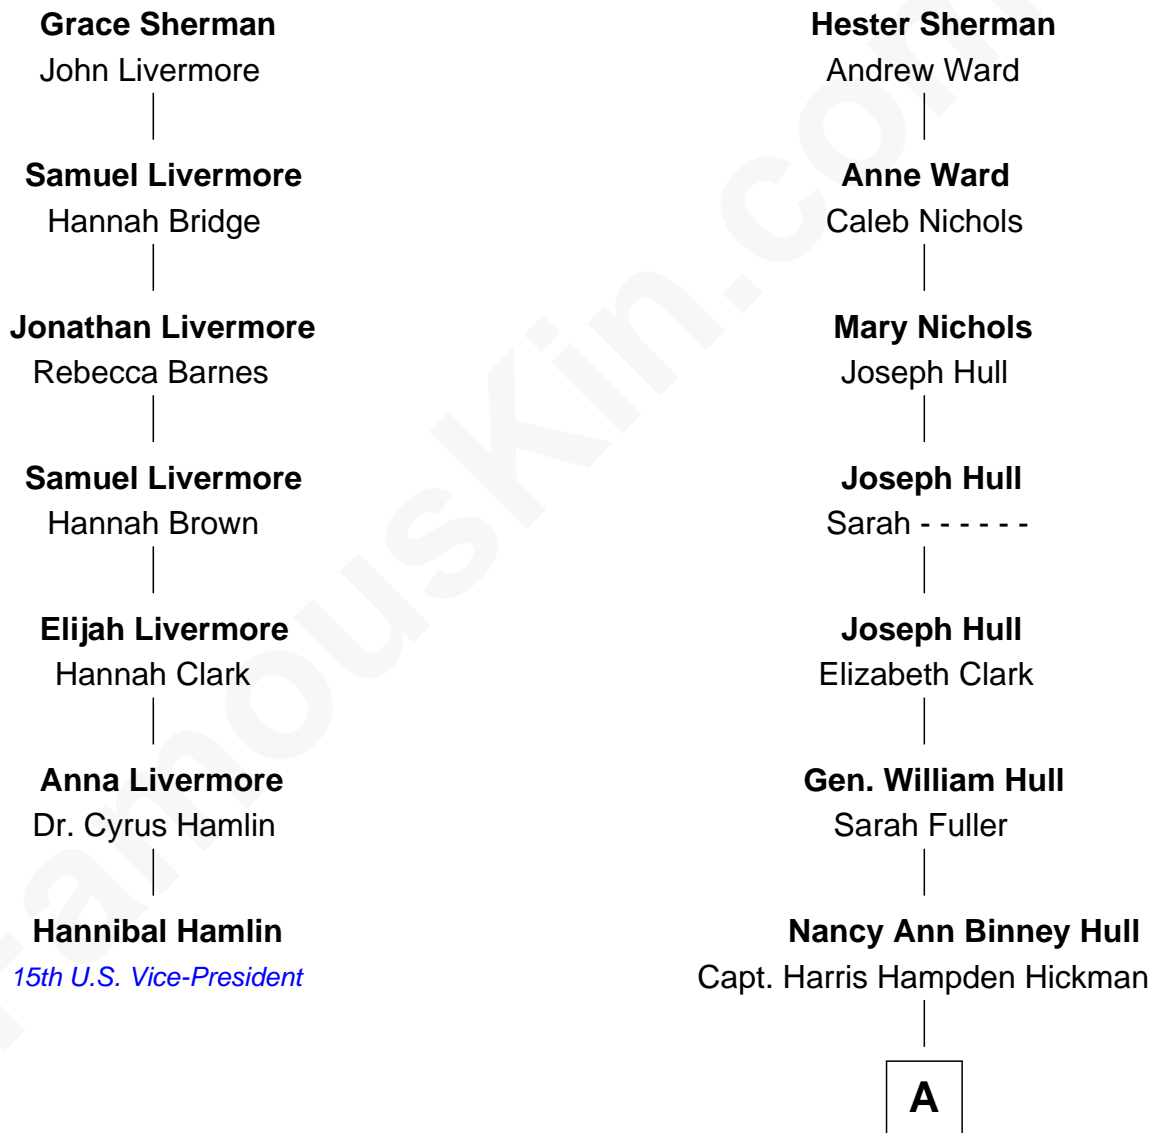

FamousKin.com Relationship Chart of

Hannibal Hamlin

15th U.S. Vice-President

6th cousin 6 times removed of

George Winston

New Age Pianist

Edmund Sherman

Grace Makin

A

Ann Maria Campbell Hickman

George Alexander Otis

Dr. George Alexander Otis

Pauline Clark Baury

Anna Marie Otis

Isaac Winston

George Otis Winston