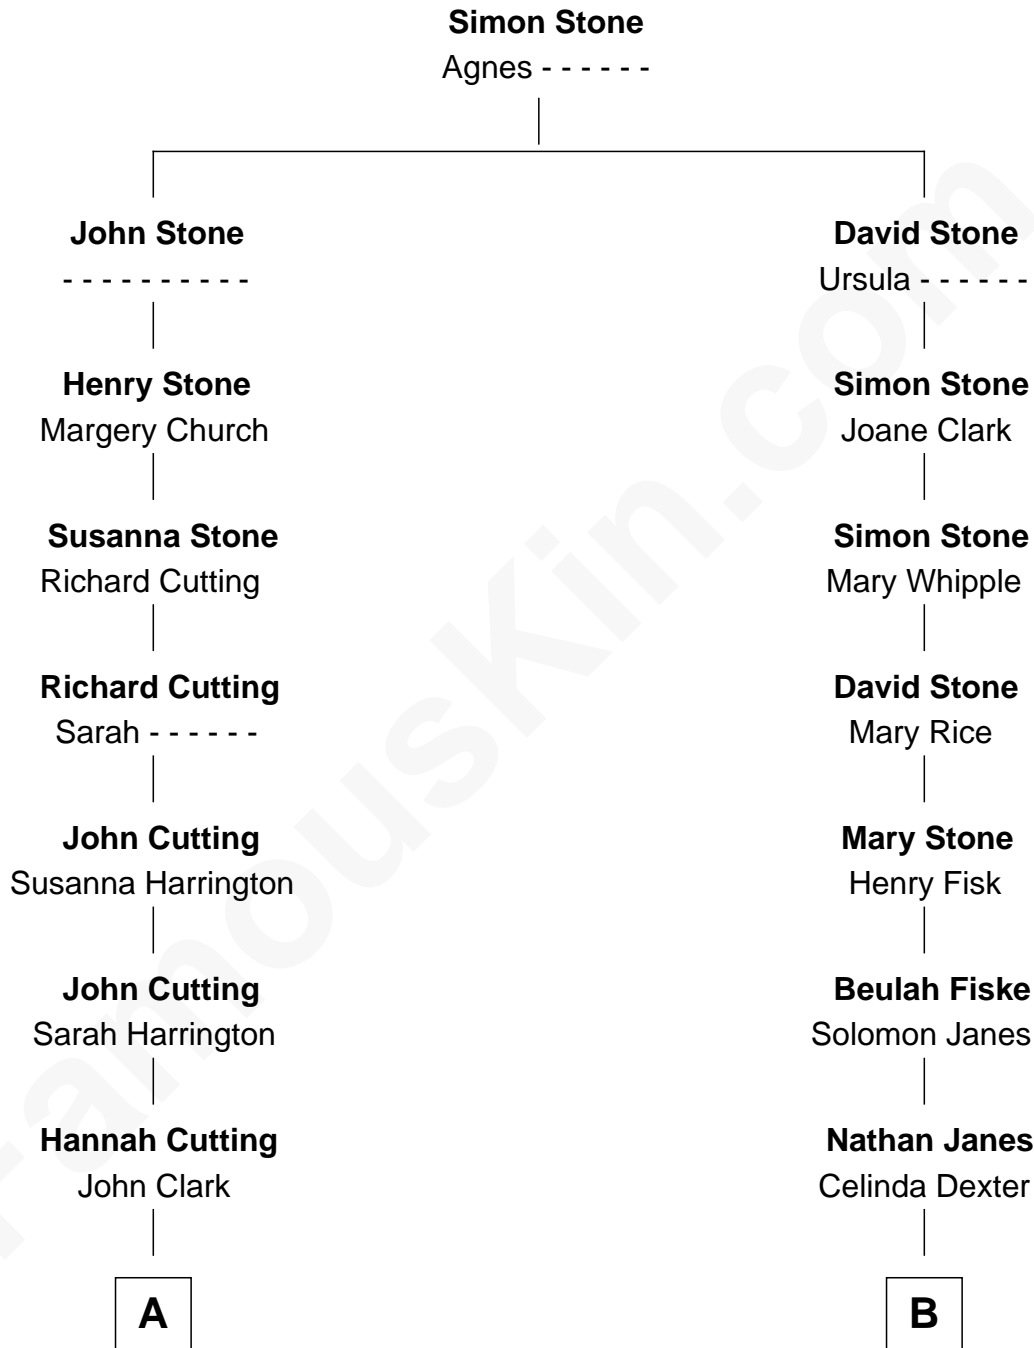

# FamousKin.com Relationship Chart of

**Hannibal Hamlin**

15th U.S. Vice-President

9th cousin 2 times removed of

**Jane Fonda**

Movie Actress

**A**

**Hannah Clark**  
Elijah Livermore

**Anna Livermore**  
Dr. Cyrus Hamlin

**Hannibal Hamlin**  
*15th U.S. Vice-President*

**B**

**Henry Clinton Jaynes**  
Almira Louger Jacobs

**Henry Silas Jaynes**  
Elma L. Lanphear

**Herberta Elma Jaynes**  
William Brace Fonda

**Henry Jaynes Fonda**  
Frances Ford Seymour

**Jane Fonda**  
*Movie Actress*