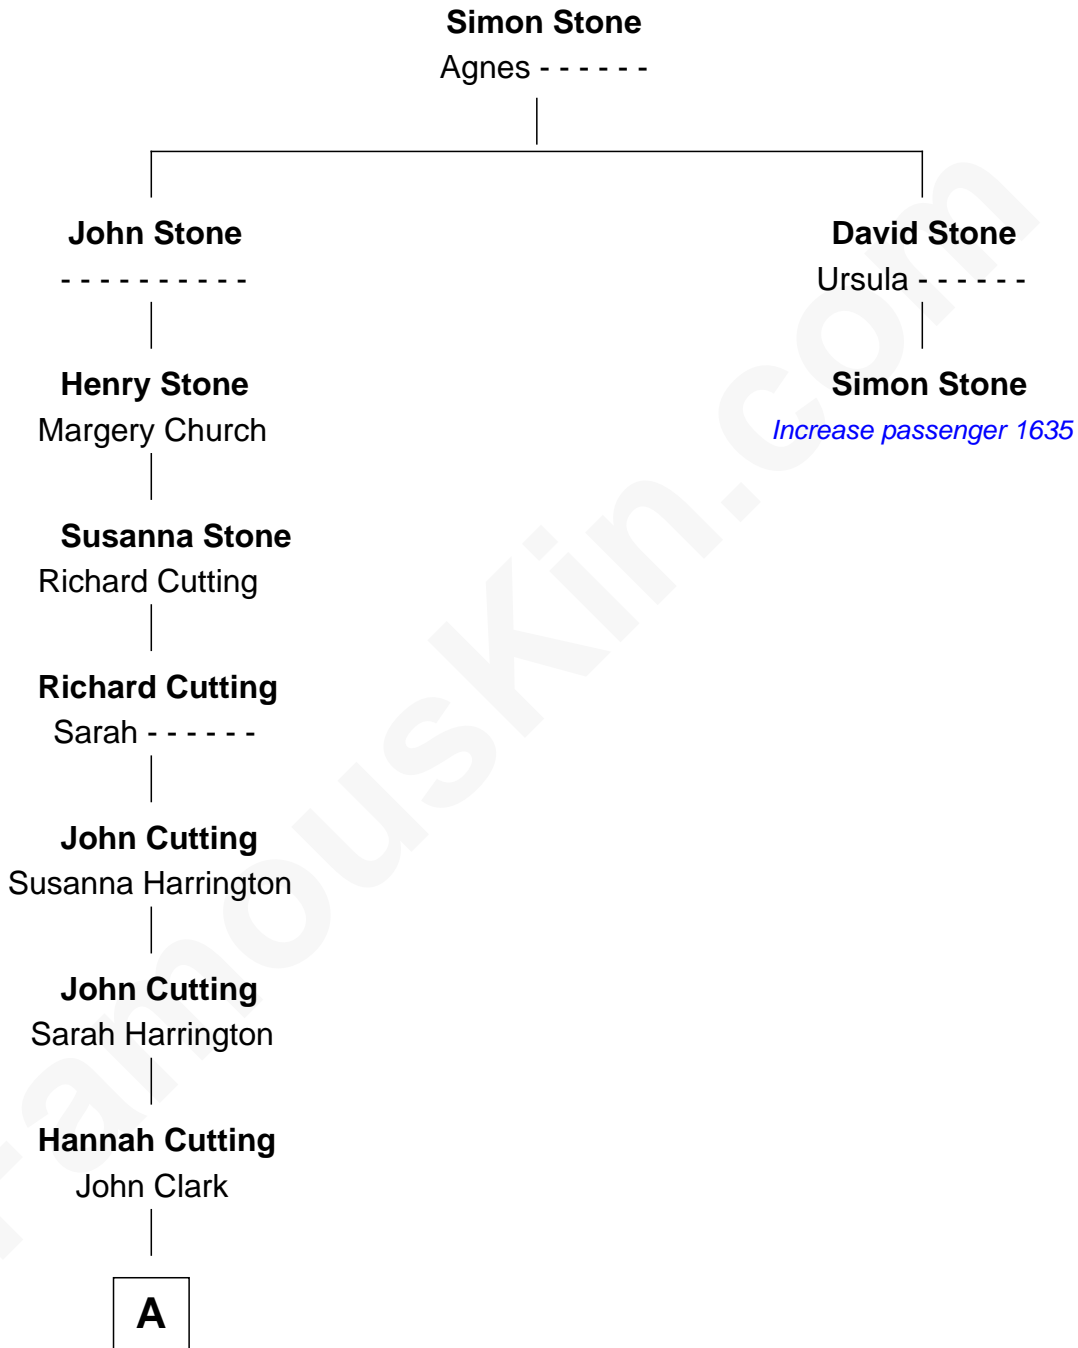

FamousKin.com Relationship Chart of

Hannibal Hamlin

15th U.S. Vice-President

1st cousin 8 times removed of

Simon Stone

(c1585/6 - 1665) Increase passenger 1635

A

—
Hannah Clark
Elijah Livermore

—
Anna Livermore
Dr. Cyrus Hamlin

—
Hannibal Hamlin
15th U.S. Vice-President

FamousKin.com