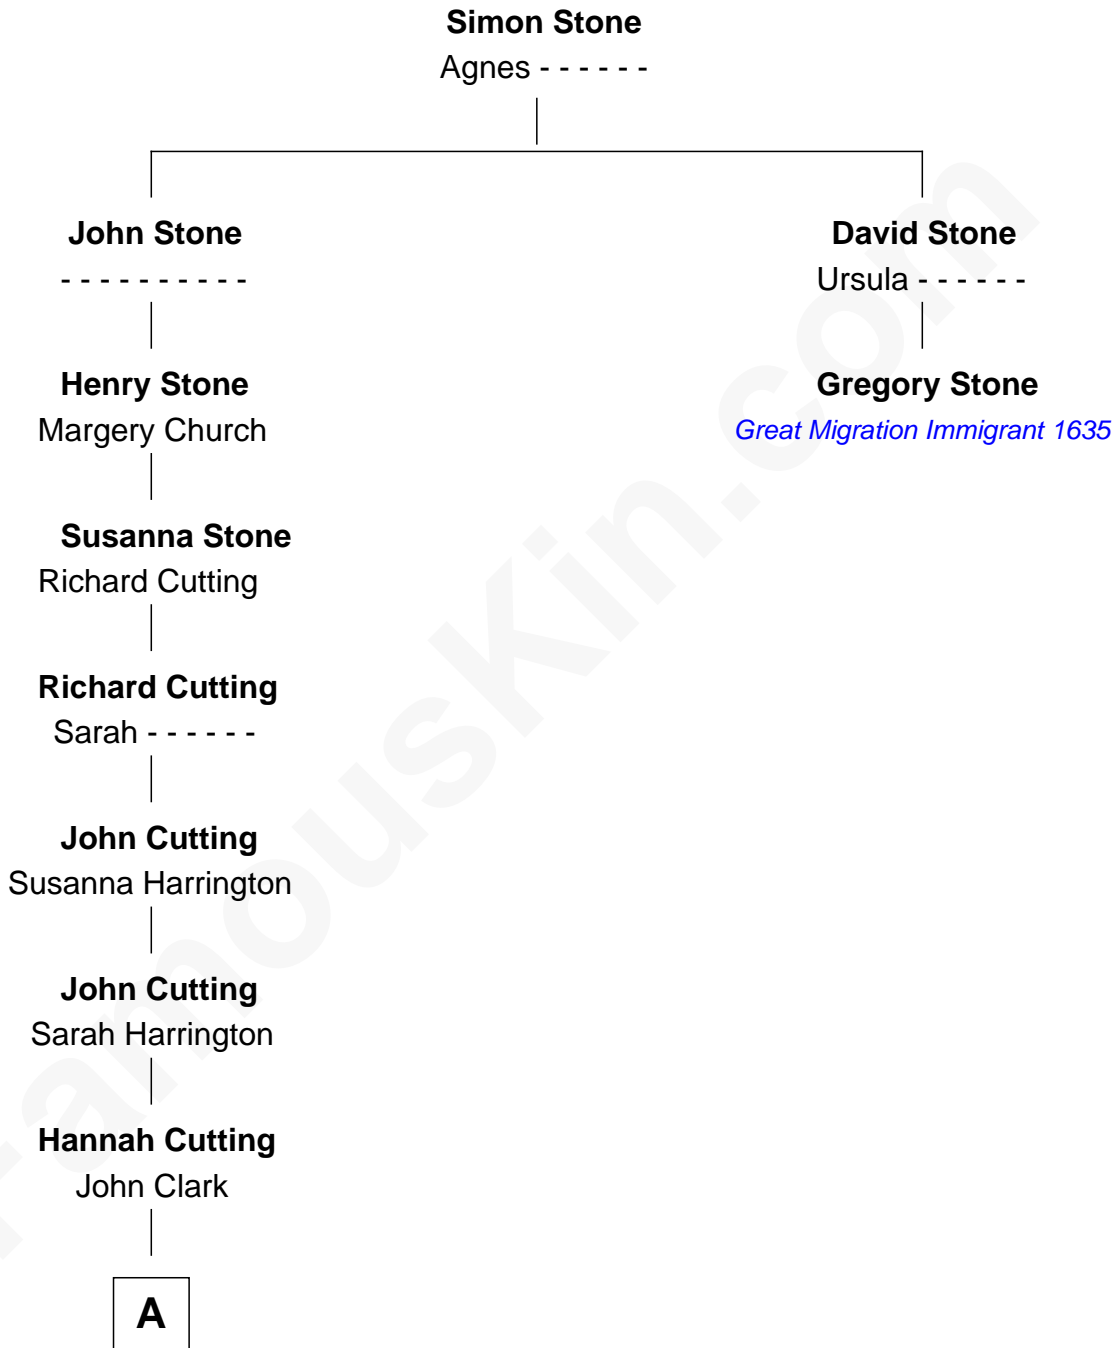

FamousKin.com Relationship Chart of

Hannibal Hamlin

15th U.S. Vice-President

1st cousin 8 times removed of

Gregory Stone

(c1592 - 1672) Great Migration Immigrant 1635

A

—
Hannah Clark
Elijah Livermore

—
Anna Livermore
Dr. Cyrus Hamlin

—
Hannibal Hamlin
15th U.S. Vice-President

FamousKin.com