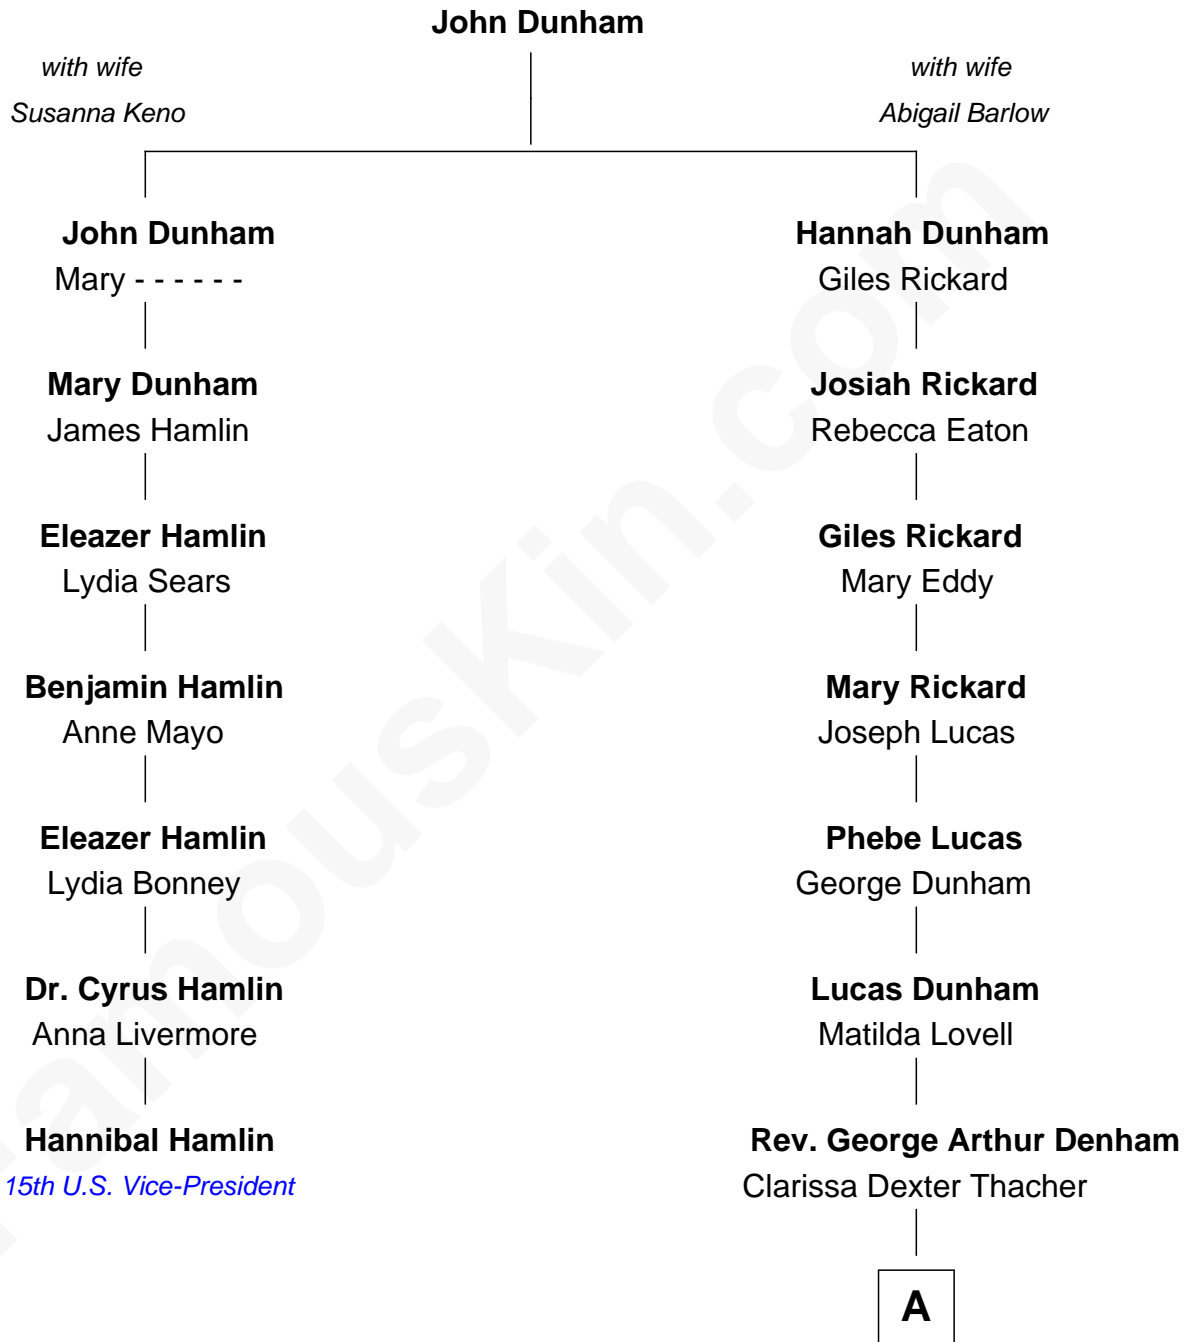

FamousKin.com

Relationship Chart of

Hannibal Hamlin

15th U.S. Vice-President

6th cousin 3 times removed of

Samuel P. Goddard

12th Governor of Arizona

A

Matthew Thacher Denham

Clara E. Fisher

Florence Hilton Denham

Samuel Pearson Goddard

Samuel P. Goddard

12th Governor of Arizona

FamousKin.com