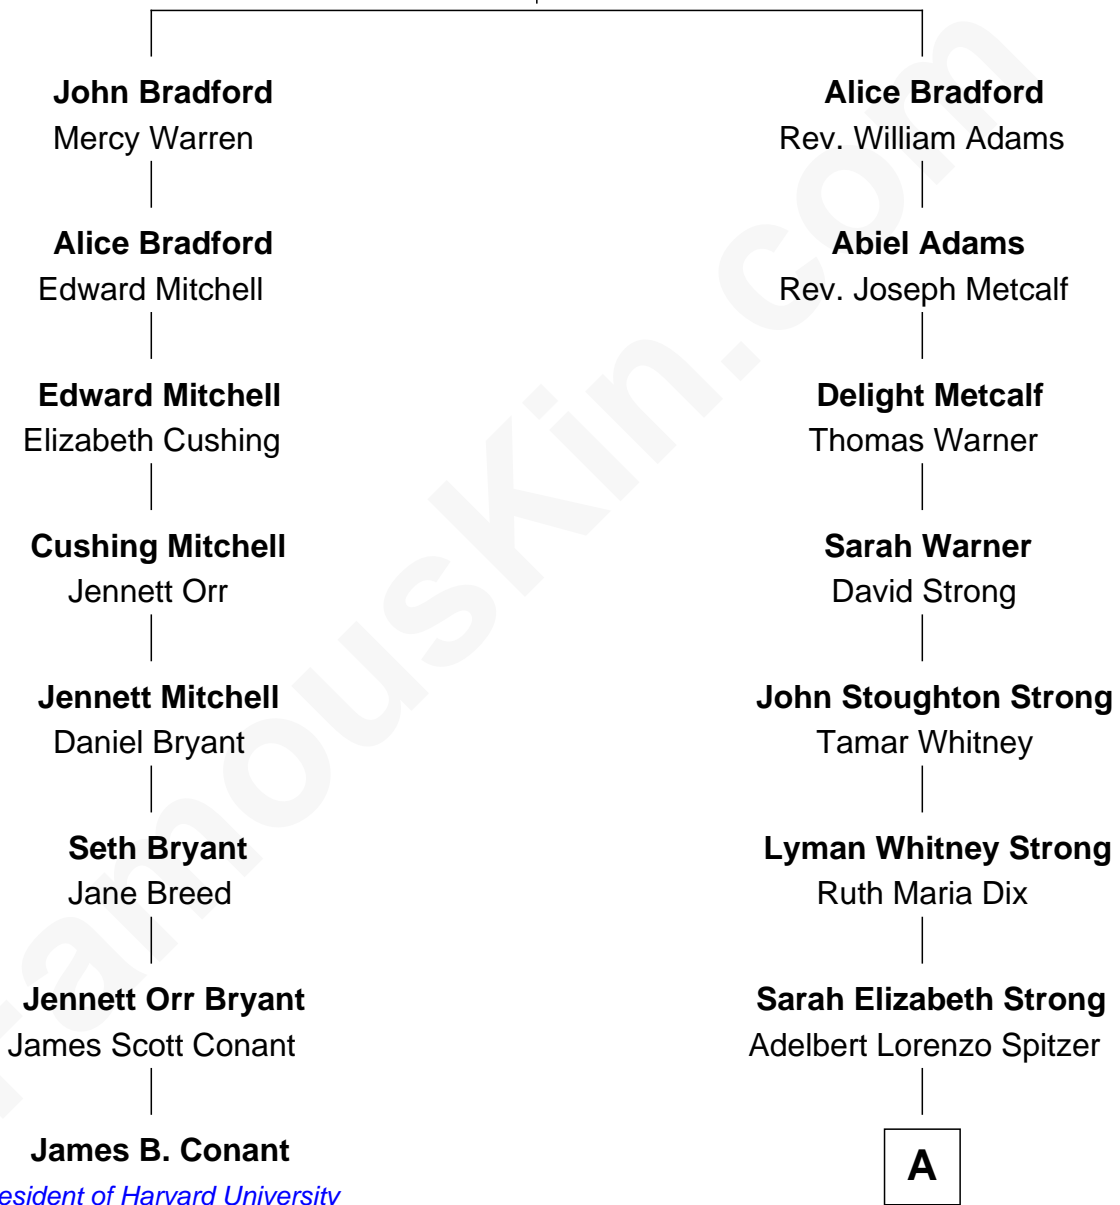

# FamousKin.com Relationship Chart of

**James B. Conant**

*President of Harvard University*

7th cousin 1 time removed of

**Lyman Spitzer**

*Astronomer and Theoretical Physicist*

**William Bradford**

Alice Richards