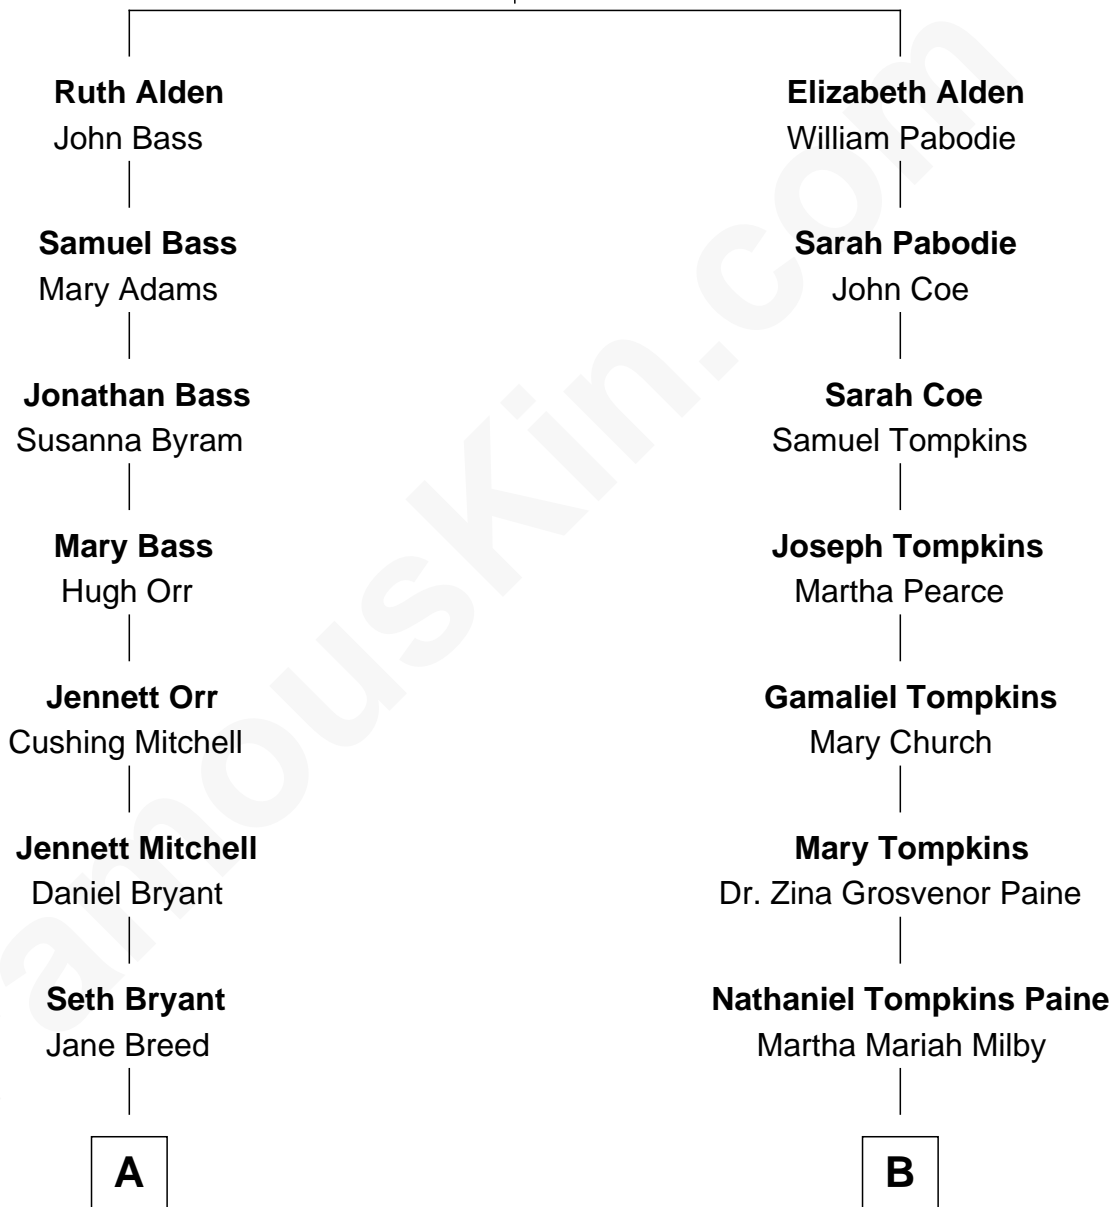

# FamousKin.com Relationship Chart of

**James B. Conant**

*President of Harvard University*

8th cousin of

**Charles M. Dale**

*66th Governor of New Hampshire*

**John Alden**  
Priscilla Mullins

**A**

**Jennett Orr Bryant**  
James Scott Conant

**James B. Conant**  
*President of Harvard University*

**B**

**Maud Paine**  
Fred Vernon Dale

**Charles M. Dale**  
*66th Governor of New Hampshire*

FamousKin.com