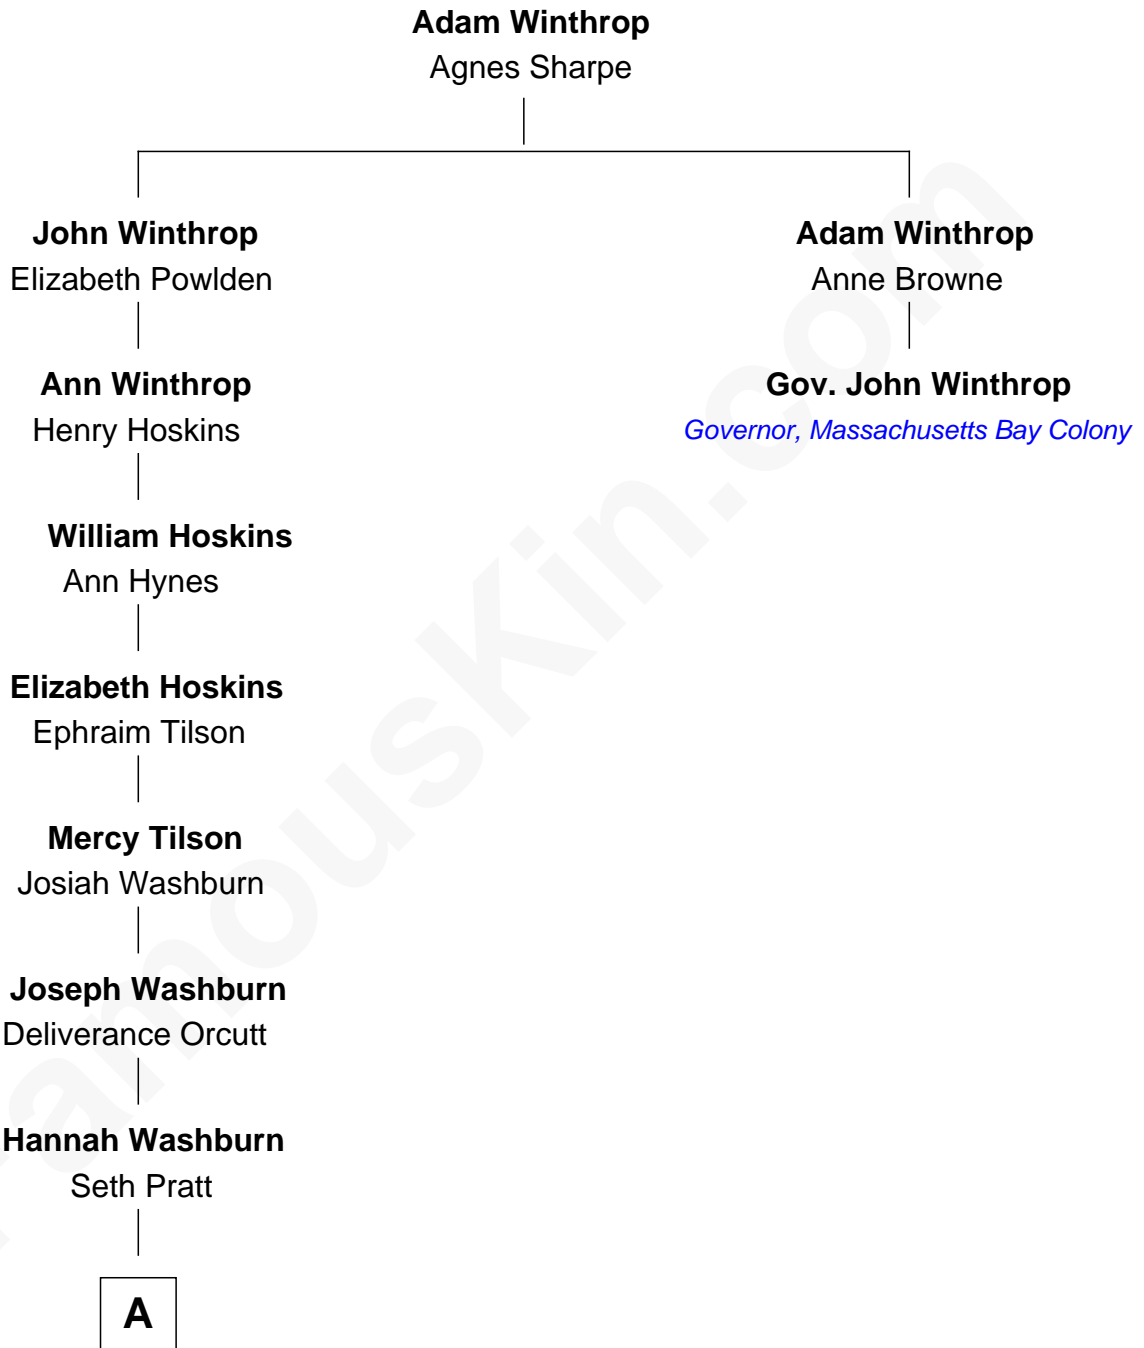

FamousKin.com Relationship Chart of

James B. Conant

President of Harvard University

1st cousin 9 times removed of

Gov. John Winthrop

Governor of the Massachusetts Bay Colony

A

Chloe Pratt