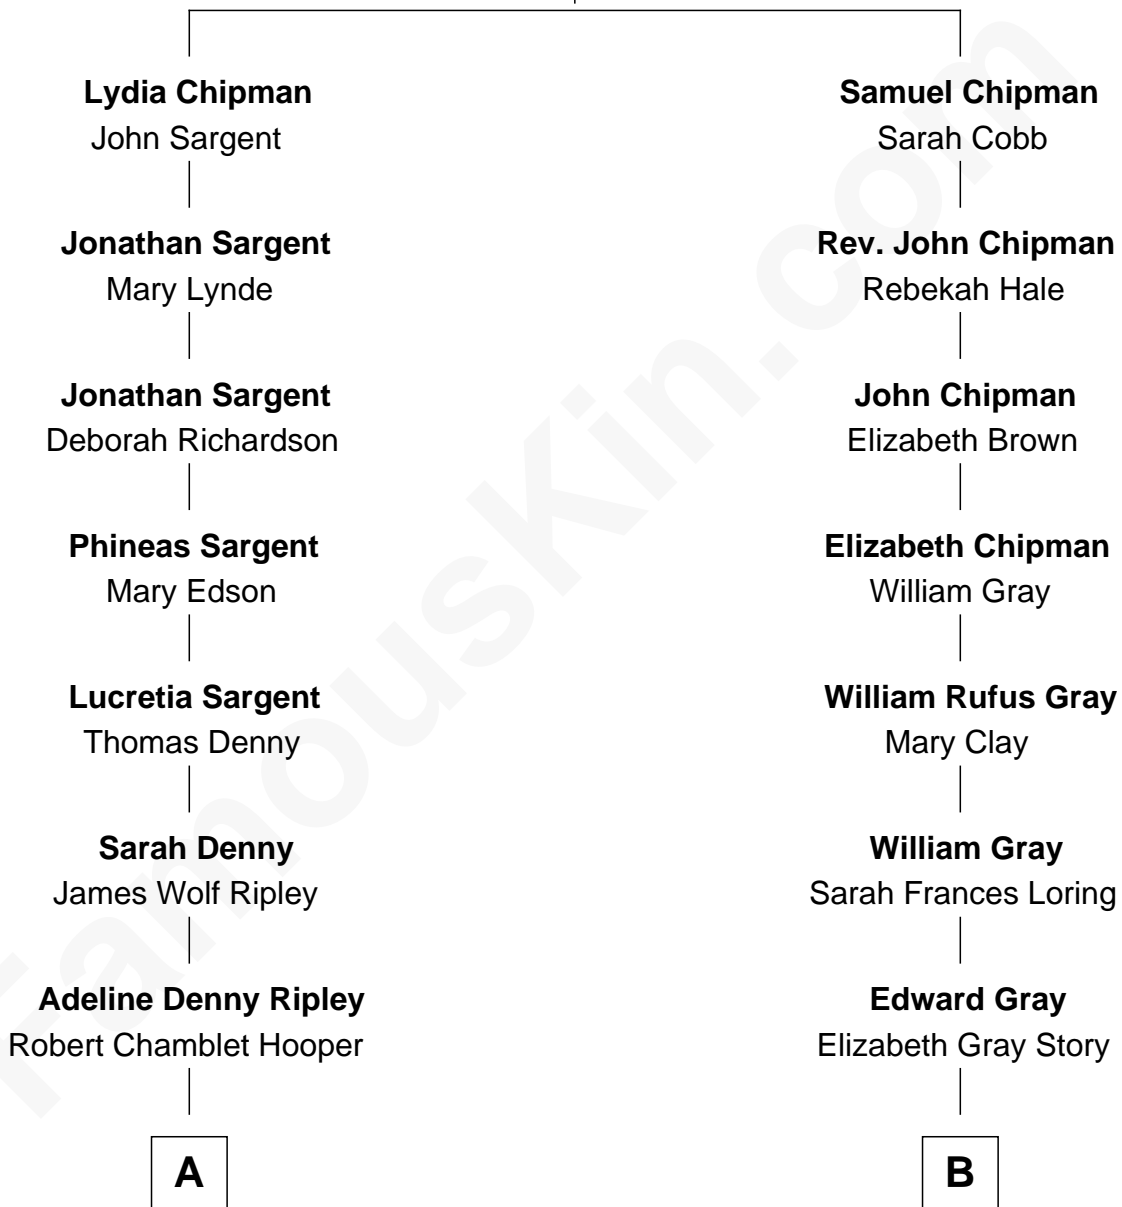

FamousKin.com

Relationship Chart of

Dr. Benjamin Spock

American Pediatrician and Author on Child Care

9th cousin of

Story Musgrave
NASA Astronaut

John Chipman
Hope Howland

A

Ada Ripley Hooper
Charles Bradley Stoughton

Mildred Louise Stoughton
Benjamin Ives Spock

Dr. Benjamin Spock
Best-Selling Author on Child Care

B

Marguerite Gray
John Butler Swann

Marguerite Swann
Percy Musgrave

Story Musgrave
NASA Astronaut

FamousKin.com