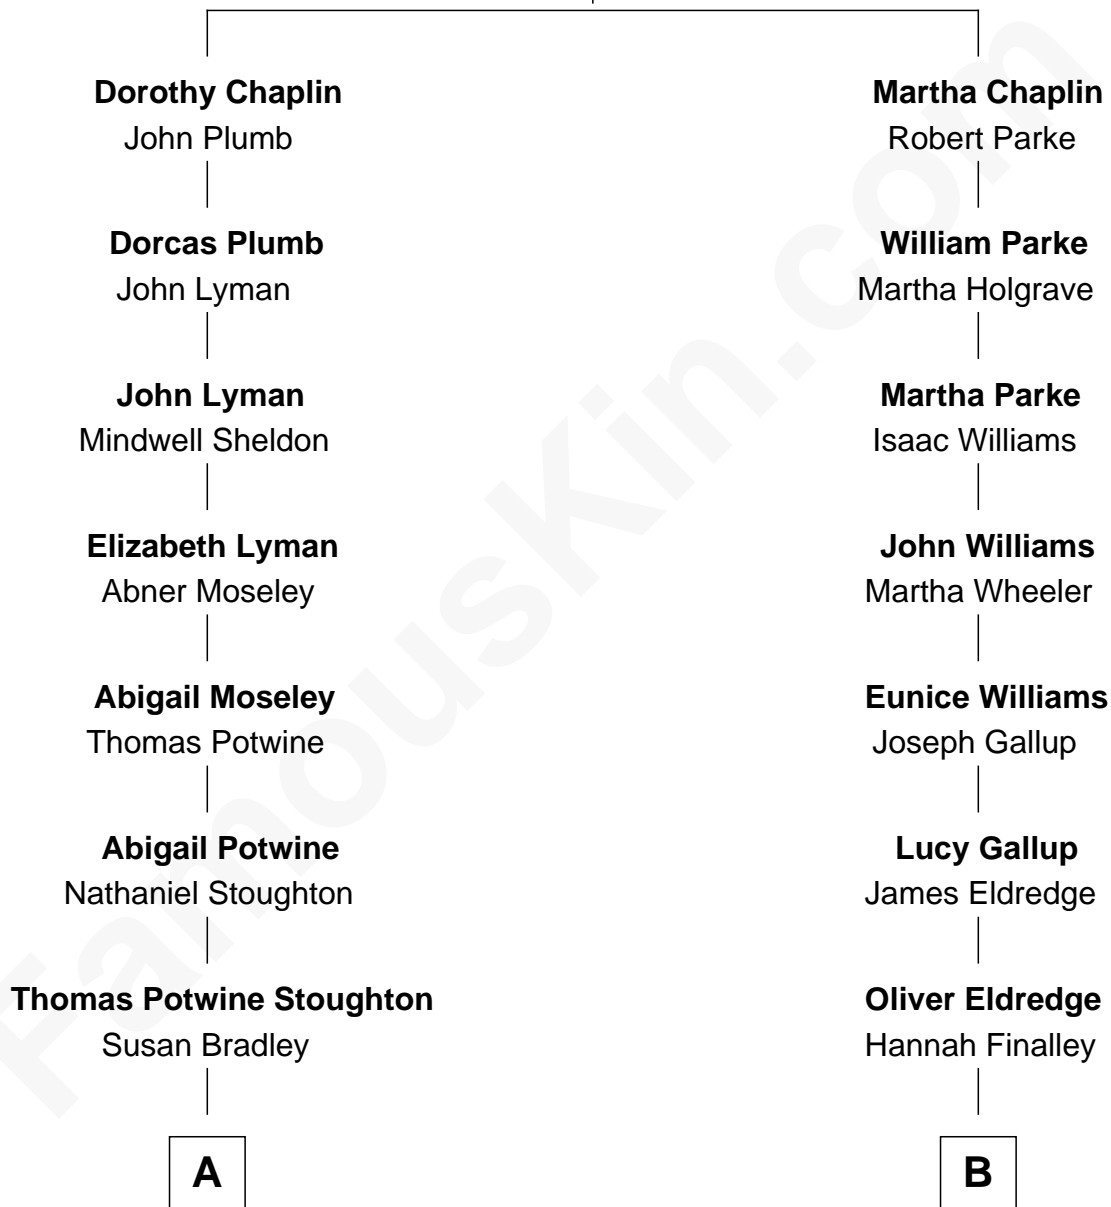

## Relationship Chart of

### Dr. Benjamin Spock

*American Pediatrician and Author on Child Care*

8th cousin 2 times removed of

**Thomas Waldo Story**  
*English/American Sculptor*

**William Chaplin**  
Agnes Holborough

**A**

**Henry Evander Stoughton**

Laura E. Clark

**Charles Bradley Stoughton**

Ada Ripley Hooper

**Mildred Louise Stoughton**

Benjamin Ives Spock

**Dr. Benjamin Spock**

*Best-Selling Author on Child Care*

**B**

**Emelyn Eldredge**

William Wetmore Story

**Thomas Waldo Story**

*English/American Sculptor*

FamousKin.com