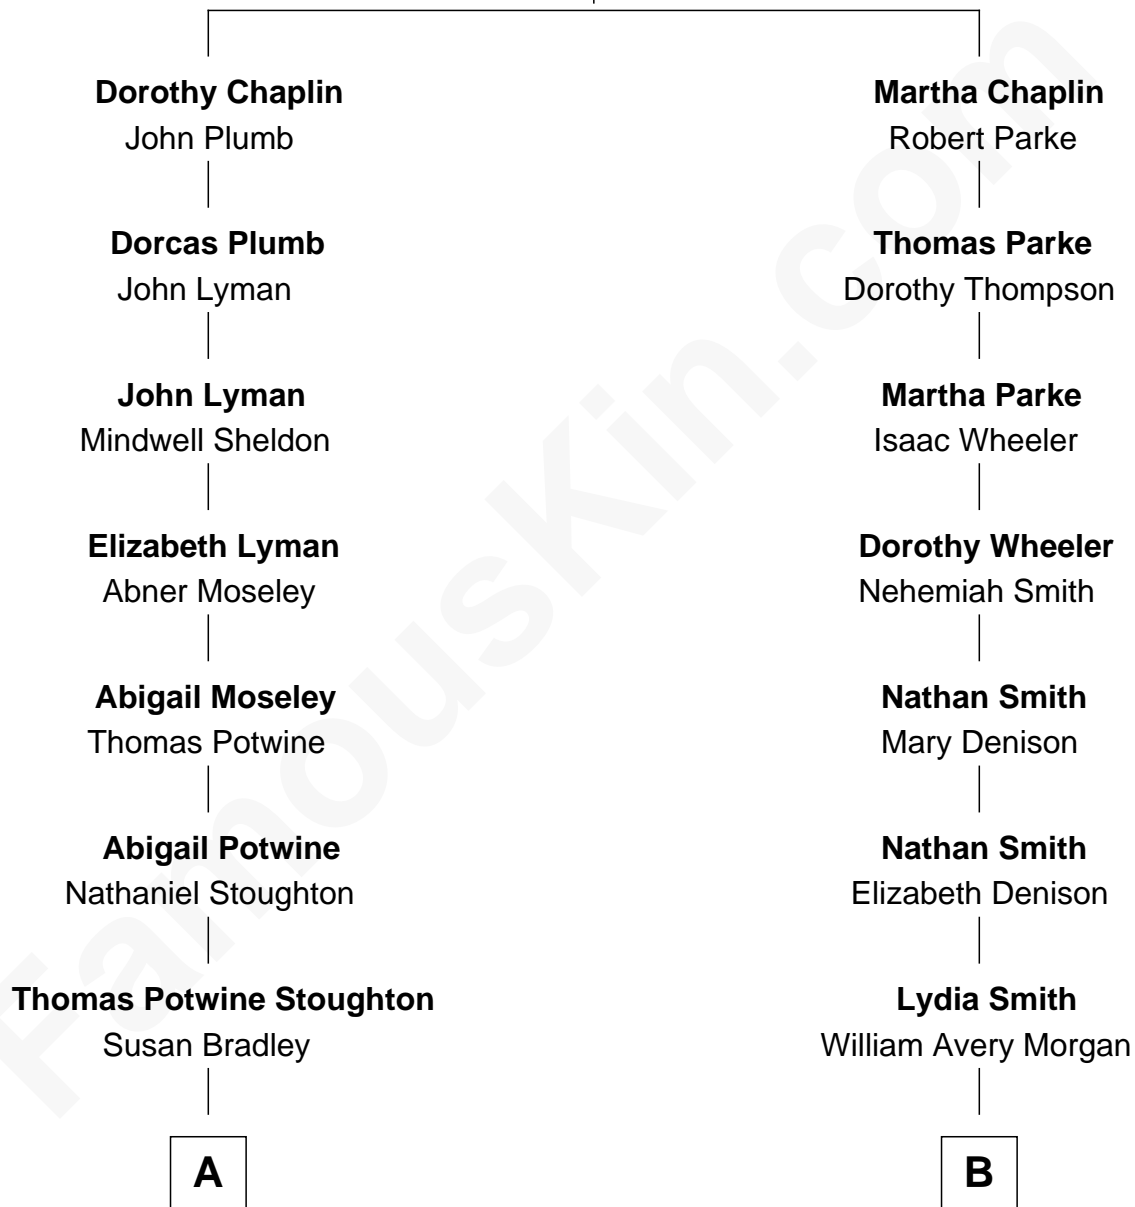

FamousKin.com

Relationship Chart of

Dr. Benjamin Spock

American Pediatrician and Author on Child Care

9th cousin 1 time removed of

Morgan Bulkeley

54th Governor of Connecticut

William Chaplin
Agnes Holborough

A

Henry Evander Stoughton

Laura E. Clark

Charles Bradley Stoughton

Ada Ripley Hooper

Mildred Louise Stoughton

Benjamin Ives Spock

Dr. Benjamin Spock