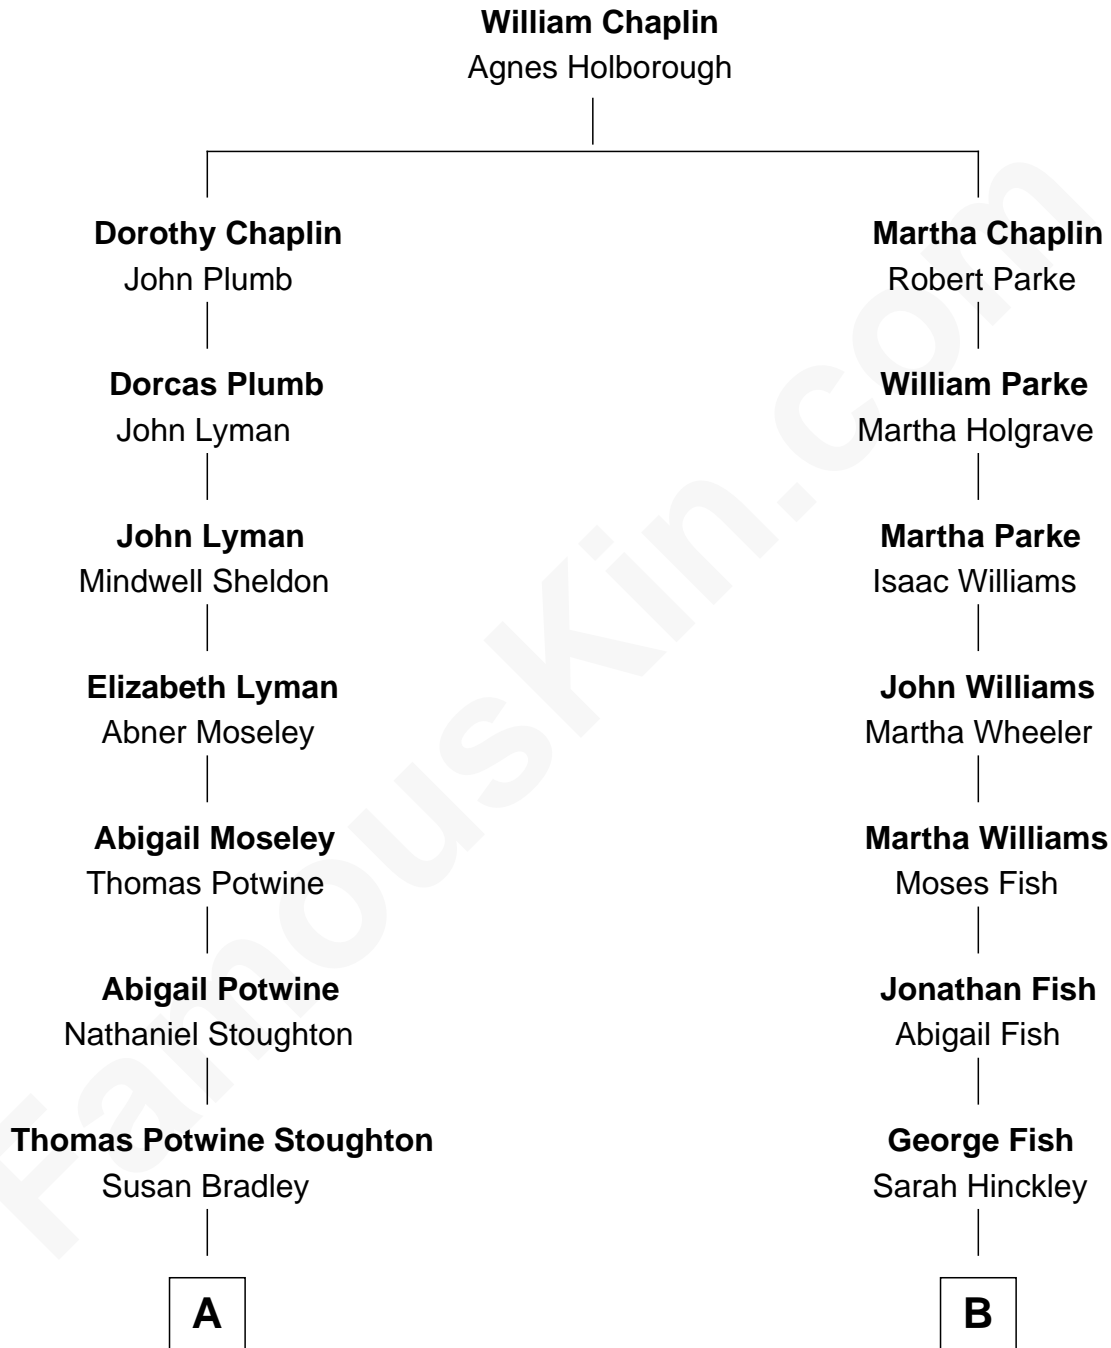

FamousKin.com

Relationship Chart of

Dr. Benjamin Spock

American Pediatrician and Author on Child Care

10th cousin 3 times removed of

Gretchen Mol

TV and Movie Actress

A

Henry Evander Stoughton

Laura E. Clark

Charles Bradley Stoughton

Ada Ripley Hooper

Mildred Louise Stoughton

Benjamin Ives Spock

Dr. Benjamin Spock

Best-Selling Author on Child Care

B

Hadlai Fish

Mary Babcock

Mary Ellen Fish

Joseph Hull

William Robinson Hull

Lillian J. Miller

Virgia Viola Hull