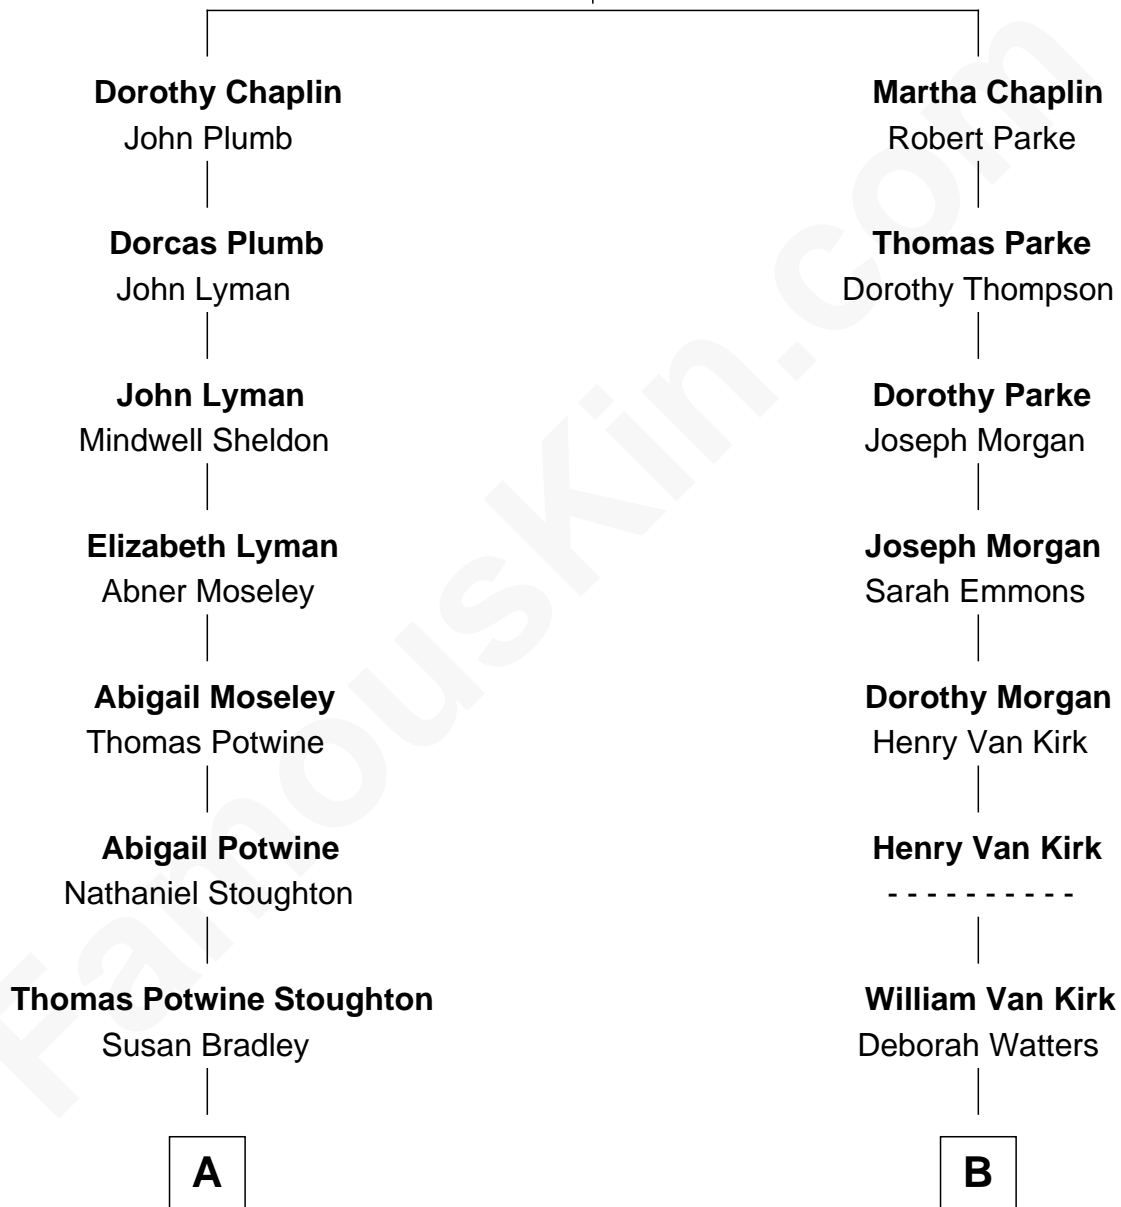

## Relationship Chart of

### Dr. Benjamin Spock

*American Pediatrician and Author on Child Care*

9th cousin 1 time removed of

**Warren G. Harding**  
*29th U.S. President*

**William Chaplin**  
Agnes Holborough

**A**

**Henry Evander Stoughton**

Laura E. Clark

**Charles Bradley Stoughton**

Ada Ripley Hooper

**Mildred Louise Stoughton**

Benjamin Ives Spock

**Dr. Benjamin Spock**

*Best-Selling Author on Child Care*

**B**

**Charity Malvina Van Kirk**

Isaac Haines Dickerson

**Phoebe Elizabeth Dickerson**

Dr. George Tryon Harding

**Warren G. Harding**

*29th U.S. President*