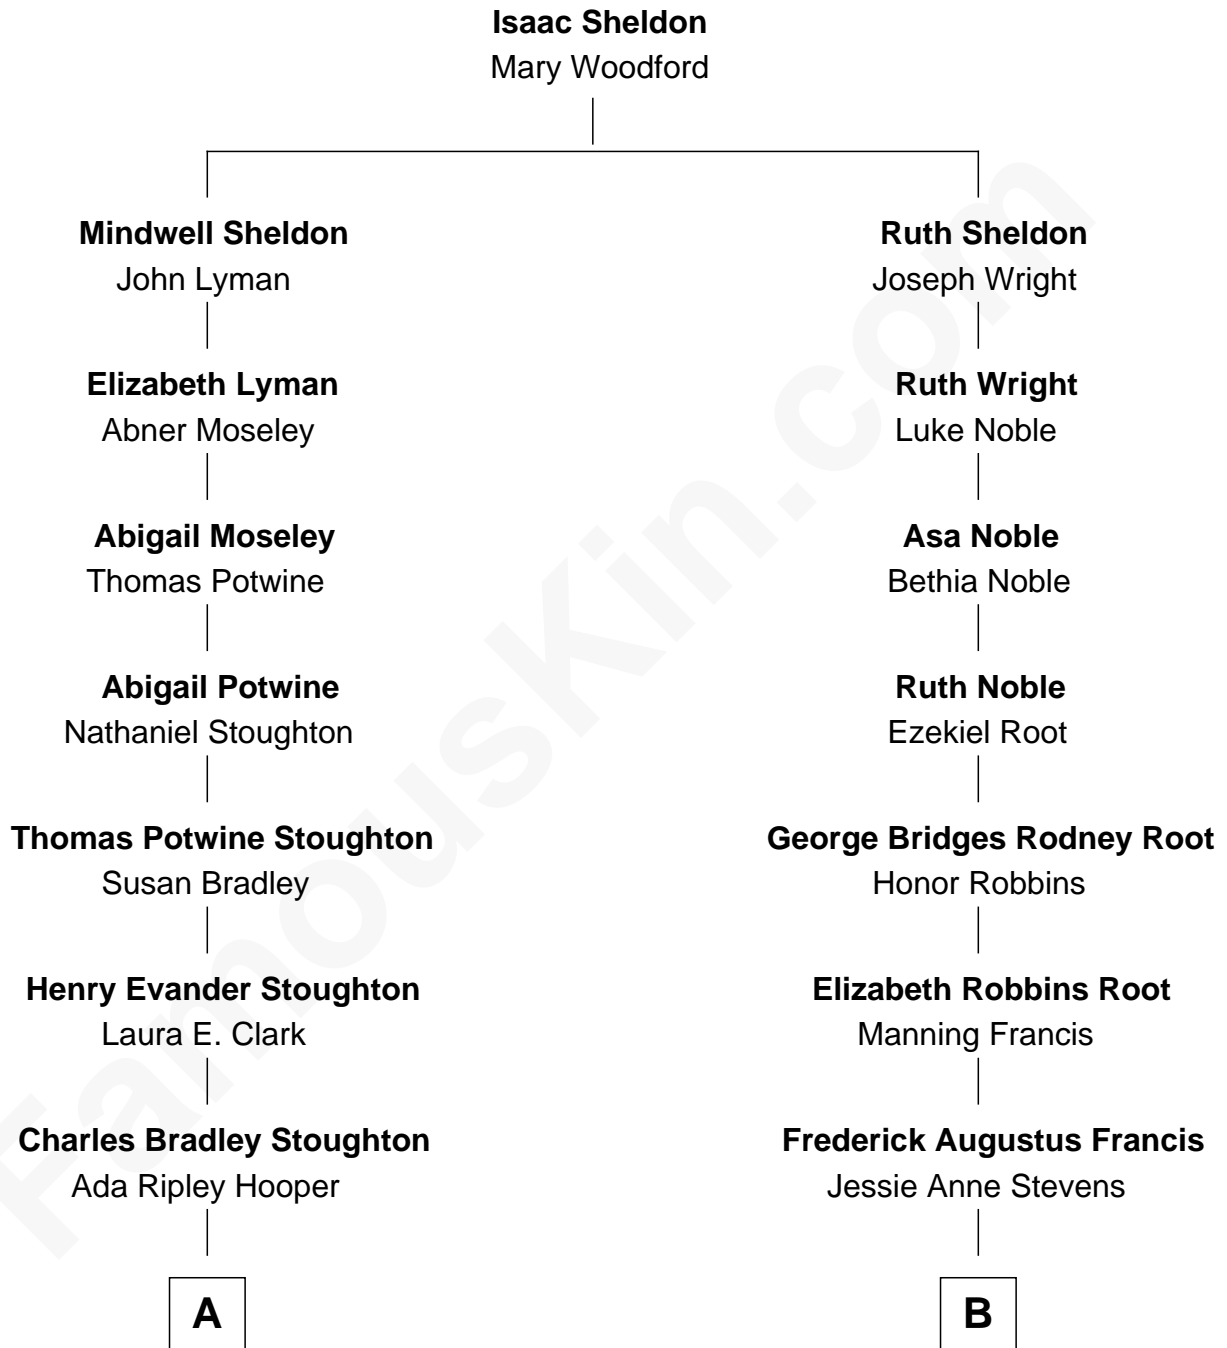

FamousKin.com

Relationship Chart of

Dr. Benjamin Spock

American Pediatrician and Author on Child Care

8th cousin 1 time removed of

Nancy (Davis) Reagan

First Lady of President Ronald Reagan

A

Mildred Louise Stoughton

Benjamin Ives Spock

Dr. Benjamin Spock

Best-Selling Author on Child Care

B

Anne Ayers Francis

John Newell Robbins

Kenneth Seymour Robbins

Edith Prescott Lockett

Nancy (Davis) Reagan

First Lady of Ronald Reagan

FamousKin.com