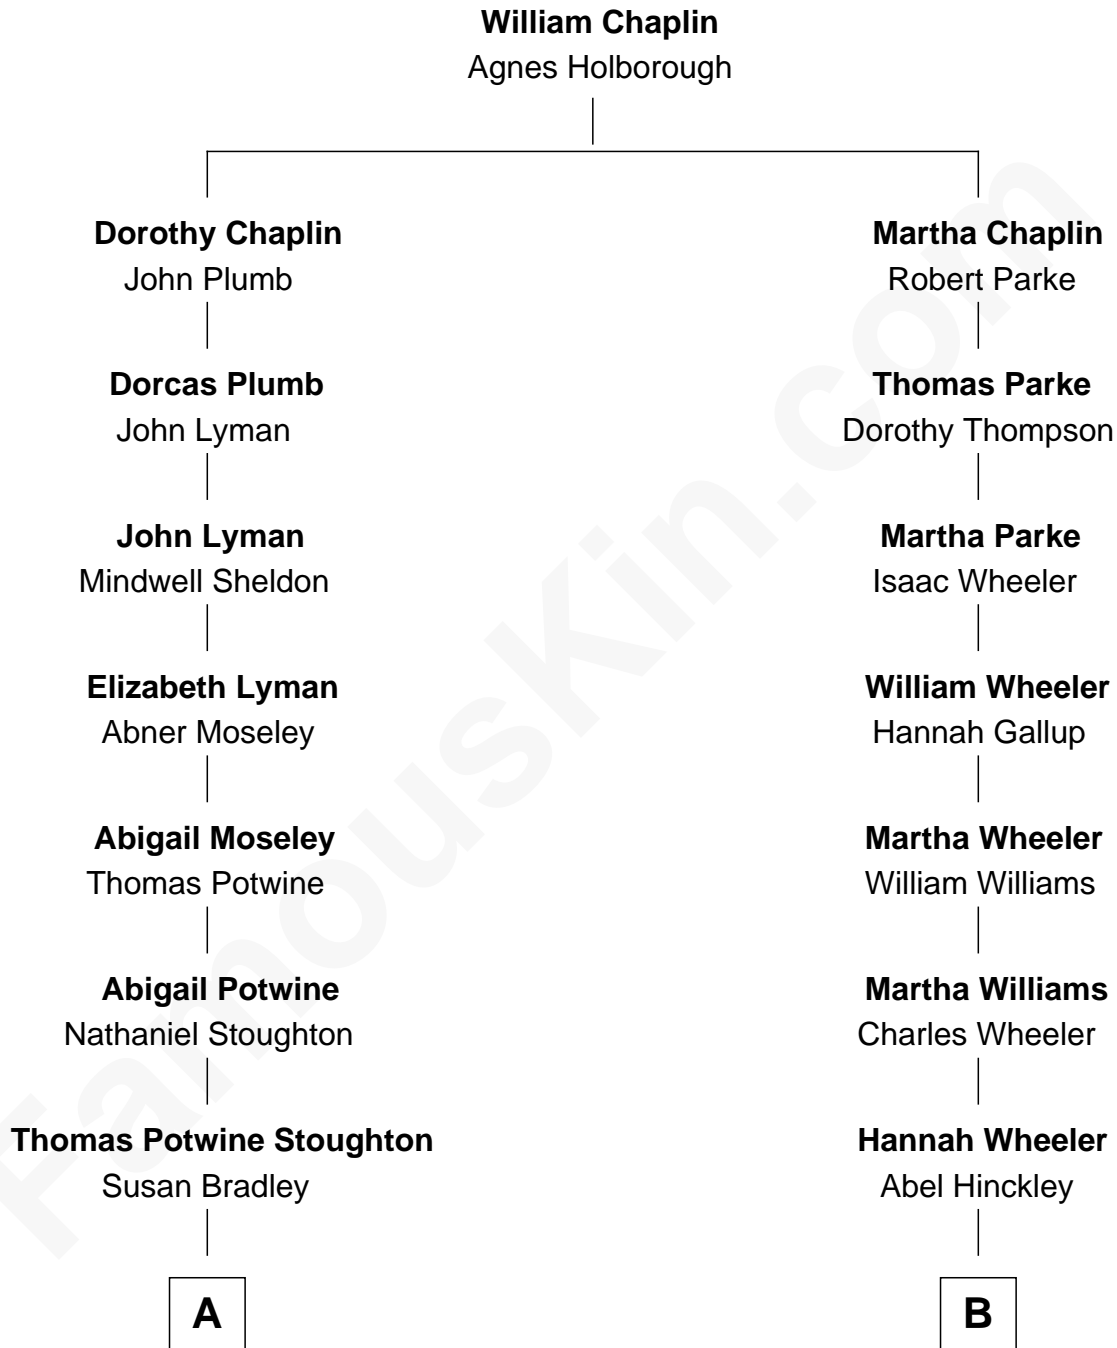

## Relationship Chart of

### Dr. Benjamin Spock

American Pediatrician and Author on Child Care

10th cousin 1 time removed of

### John Hinckley, Jr.

Shot President Ronald Reagan

**A**

**Henry Evander Stoughton**

Laura E. Clark

**Charles Bradley Stoughton**

Ada Ripley Hooper

**Mildred Louise Stoughton**