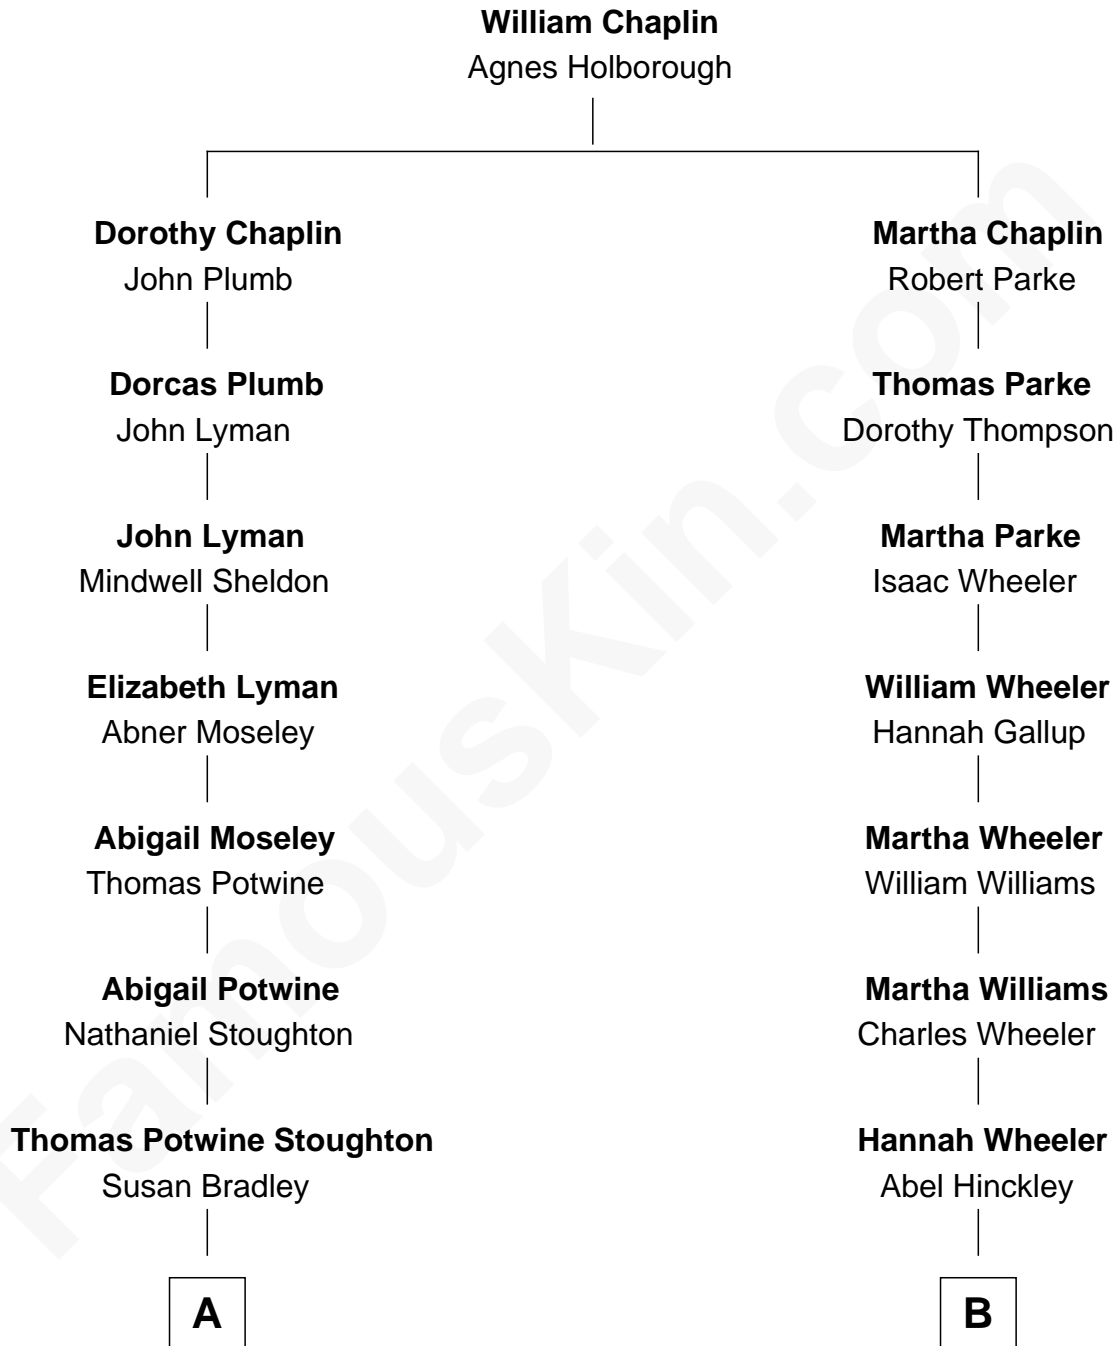

## Relationship Chart of

### Dr. Benjamin Spock

American Pediatrician and Author on Child Care

8th cousin 2 times removed of

**Francis Edward Hinckley**  
Co-Founder, University of Chicago

University of Chicago

**A**

**Henry Evander Stoughton**

Laura E. Clark

**Charles Bradley Stoughton**

Ada Ripley Hooper

**Mildred Louise Stoughton**

Benjamin Ives Spock

**Dr. Benjamin Spock**

*Best-Selling Author on Child Care*

**B**