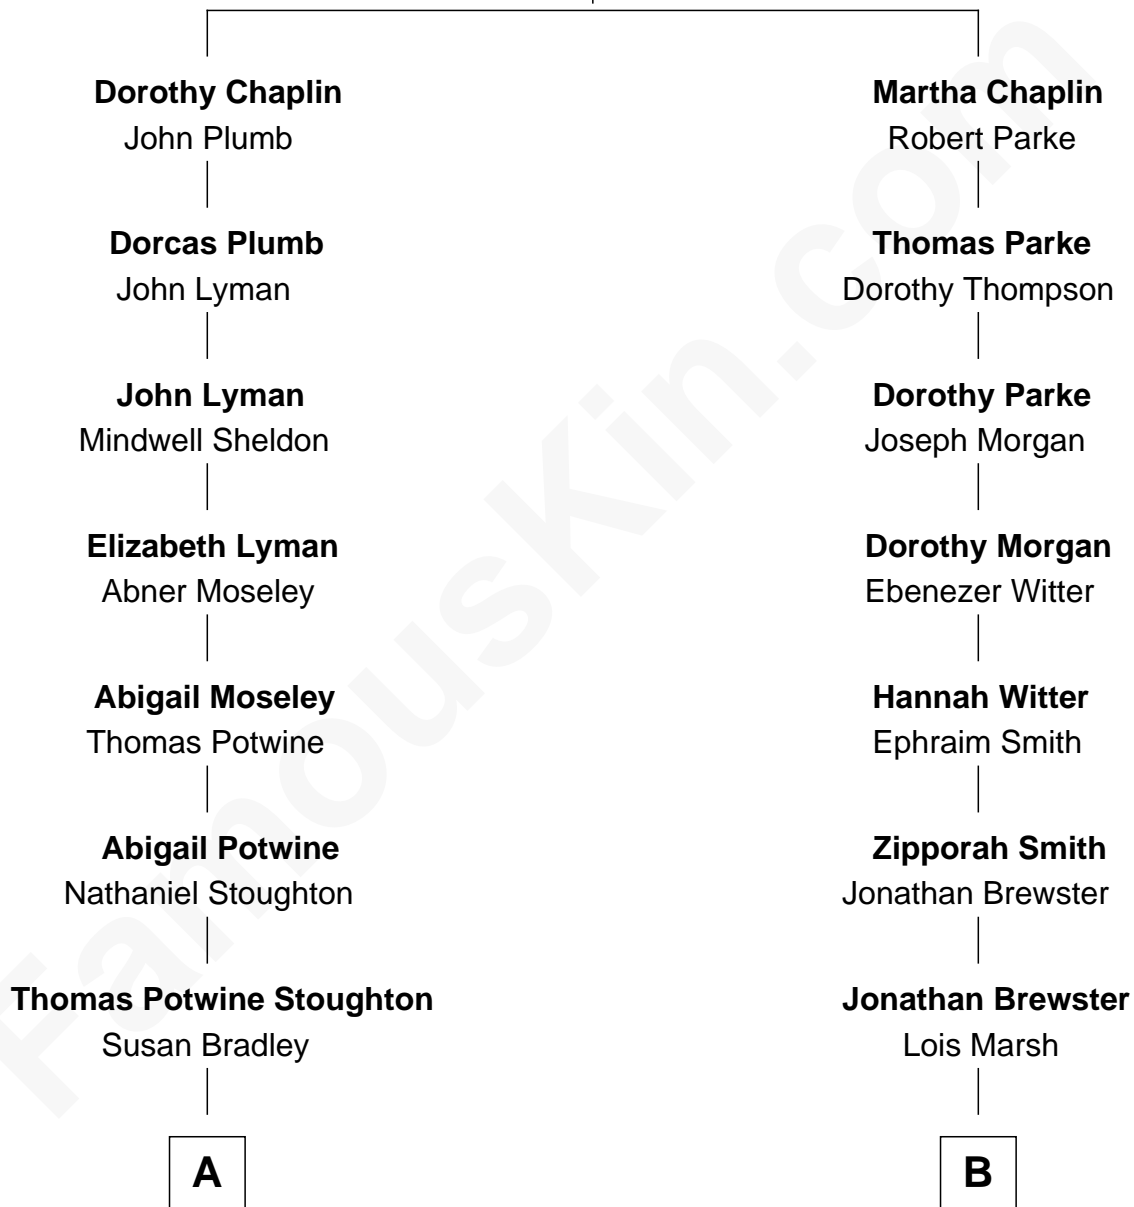

## Relationship Chart of

### Dr. Benjamin Spock

*American Pediatrician and Author on Child Care*

9th cousin 1 time removed of

### Hiram Bingham

*69th Governor of Connecticut*

**William Chaplin**  
Agnes Holborough

**A**

**Henry Evander Stoughton**

Laura E. Clark

**Charles Bradley Stoughton**

Ada Ripley Hooper