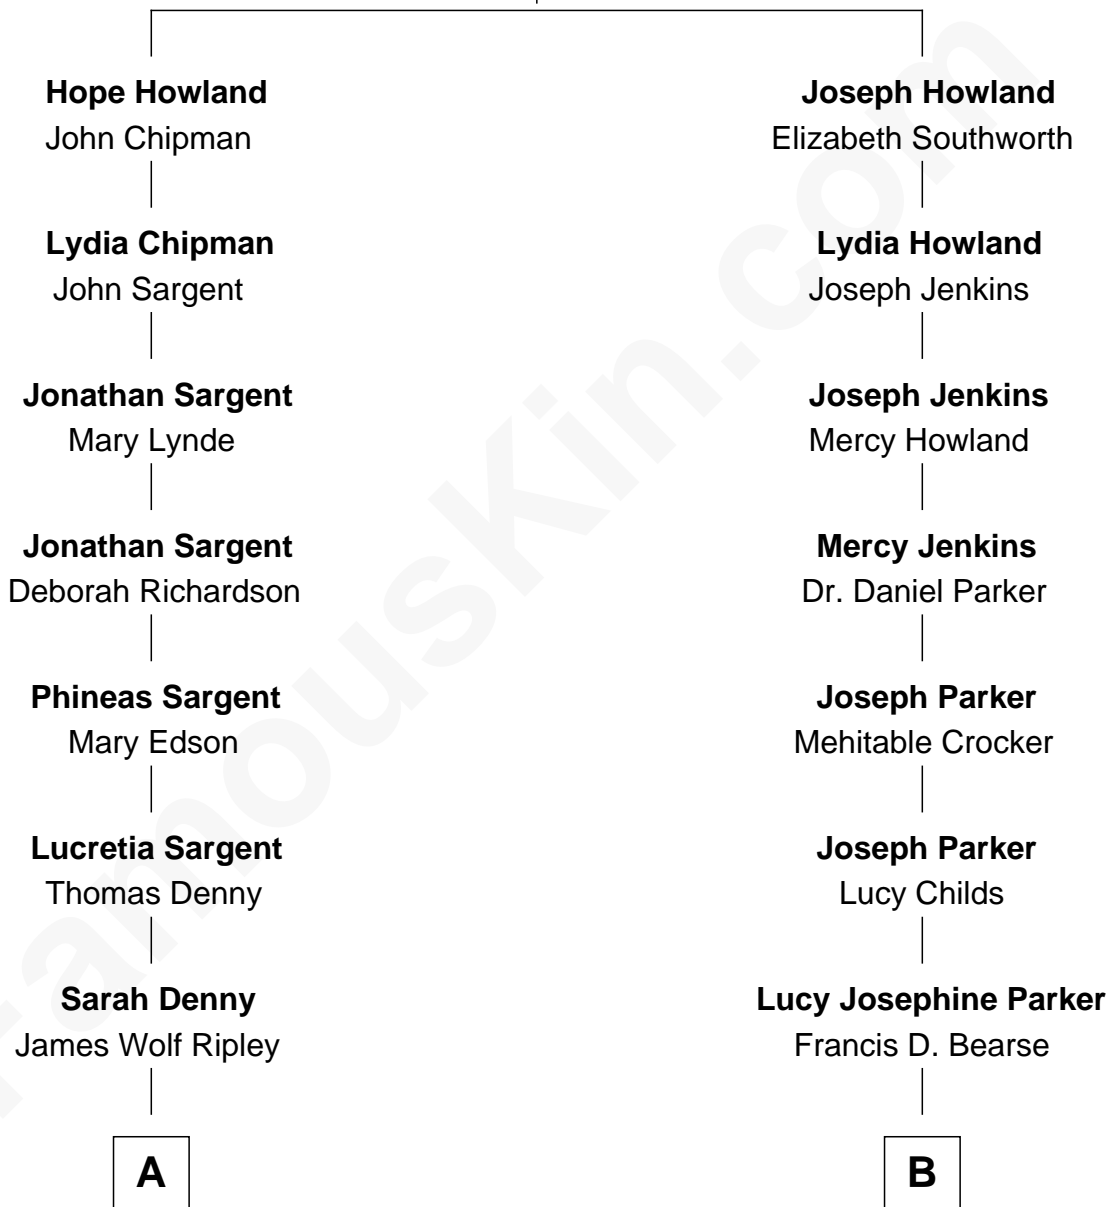

FamousKin.com

Relationship Chart of

Dr. Benjamin Spock

American Pediatrician and Author on Child Care

10th cousin of

Amanda Bearse

TV Actress

John Howland
Elizabeth Tilley

A

Adeline Denny Ripley
Robert Chamblet Hooper

Ada Ripley Hooper
Charles Bradley Stoughton

Mildred Louise Stoughton
Benjamin Ives Spock

Dr. Benjamin Spock
Best-Selling Author on Child Care

B

Asa Bearse
Minnie Smith

Asa Taylor Bearse
Mary Wingo

Danforth Parker Bearse
Ann Armistead

Amanda Bearse
TV Actress