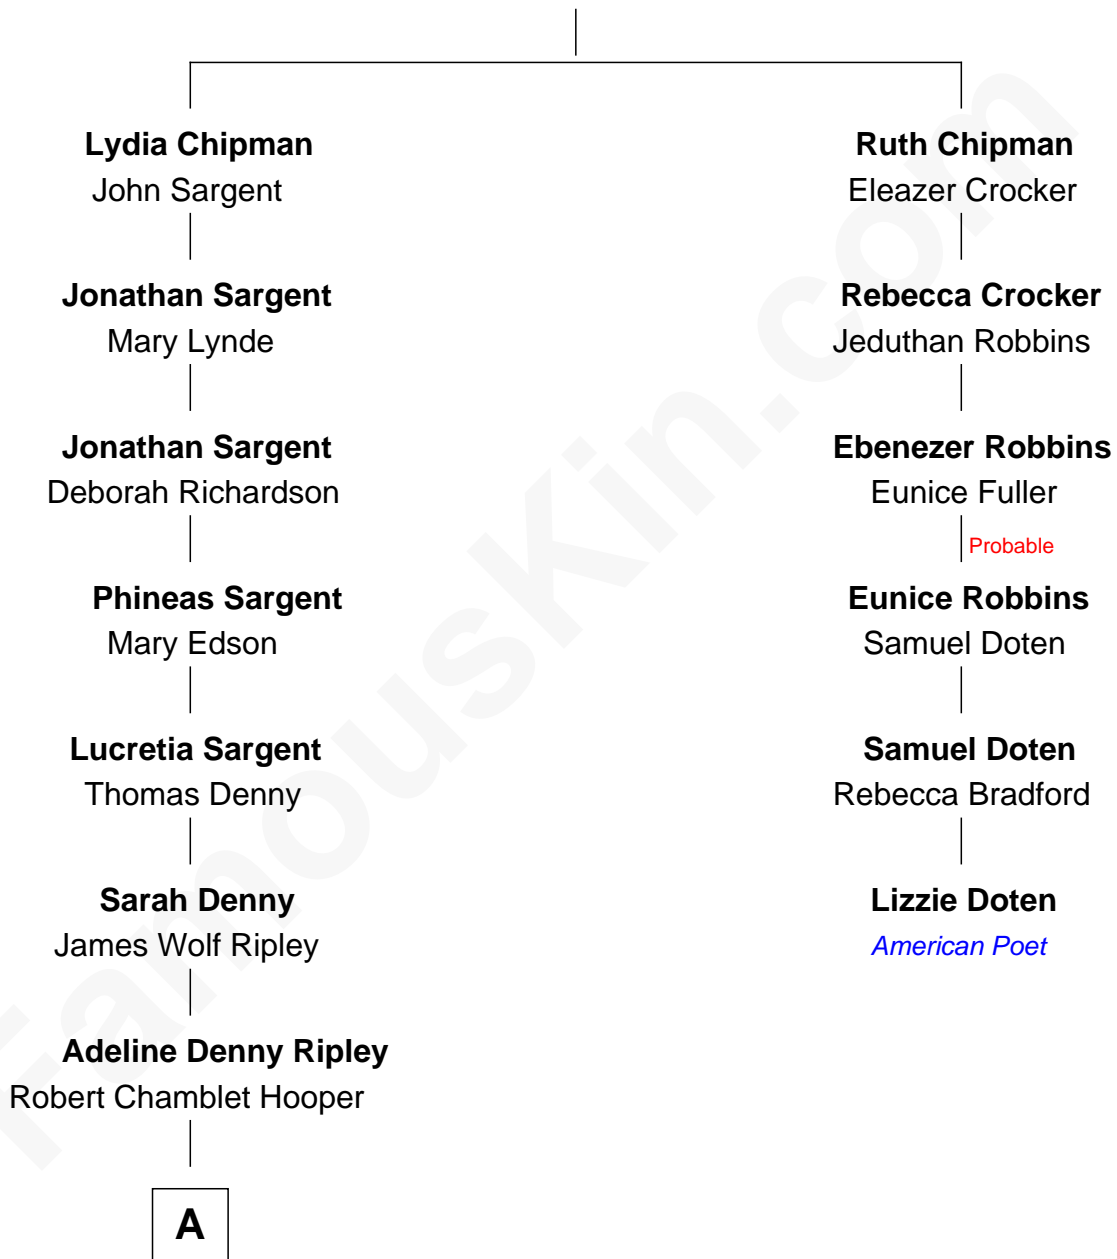

## Relationship Chart of

### Dr. Benjamin Spock

American Pediatrician and Author on Child Care

5th cousin 4 times removed of

**Lizzie Doten**  
American Poet

**John Chipman**  
Hope Howland

A

—  
**Ada Ripley Hooper**  
Charles Bradley Stoughton