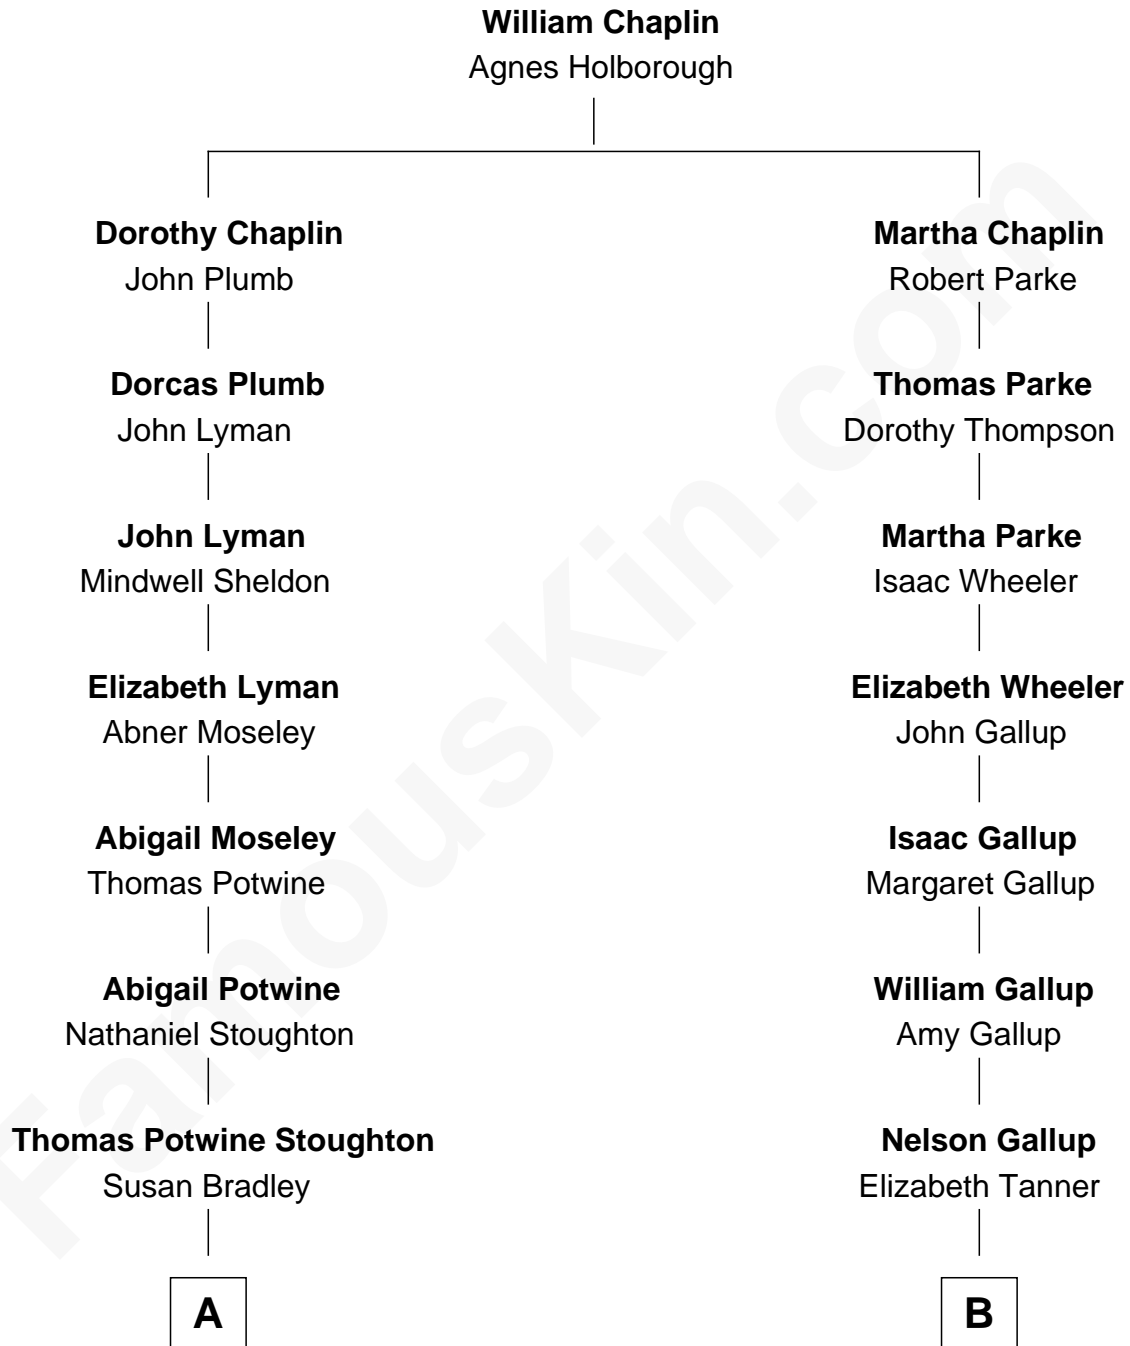

FamousKin.com

Relationship Chart of

Dr. Benjamin Spock

American Pediatrician and Author on Child Care

9th cousin 1 time removed of

George Gallup

Inventor of the Gallup Poll

A

Henry Evander Stoughton

Laura E. Clark

Charles Bradley Stoughton

Ada Ripley Hooper

Mildred Louise Stoughton

Benjamin Ives Spock

Dr. Benjamin Spock

Best-Selling Author on Child Care