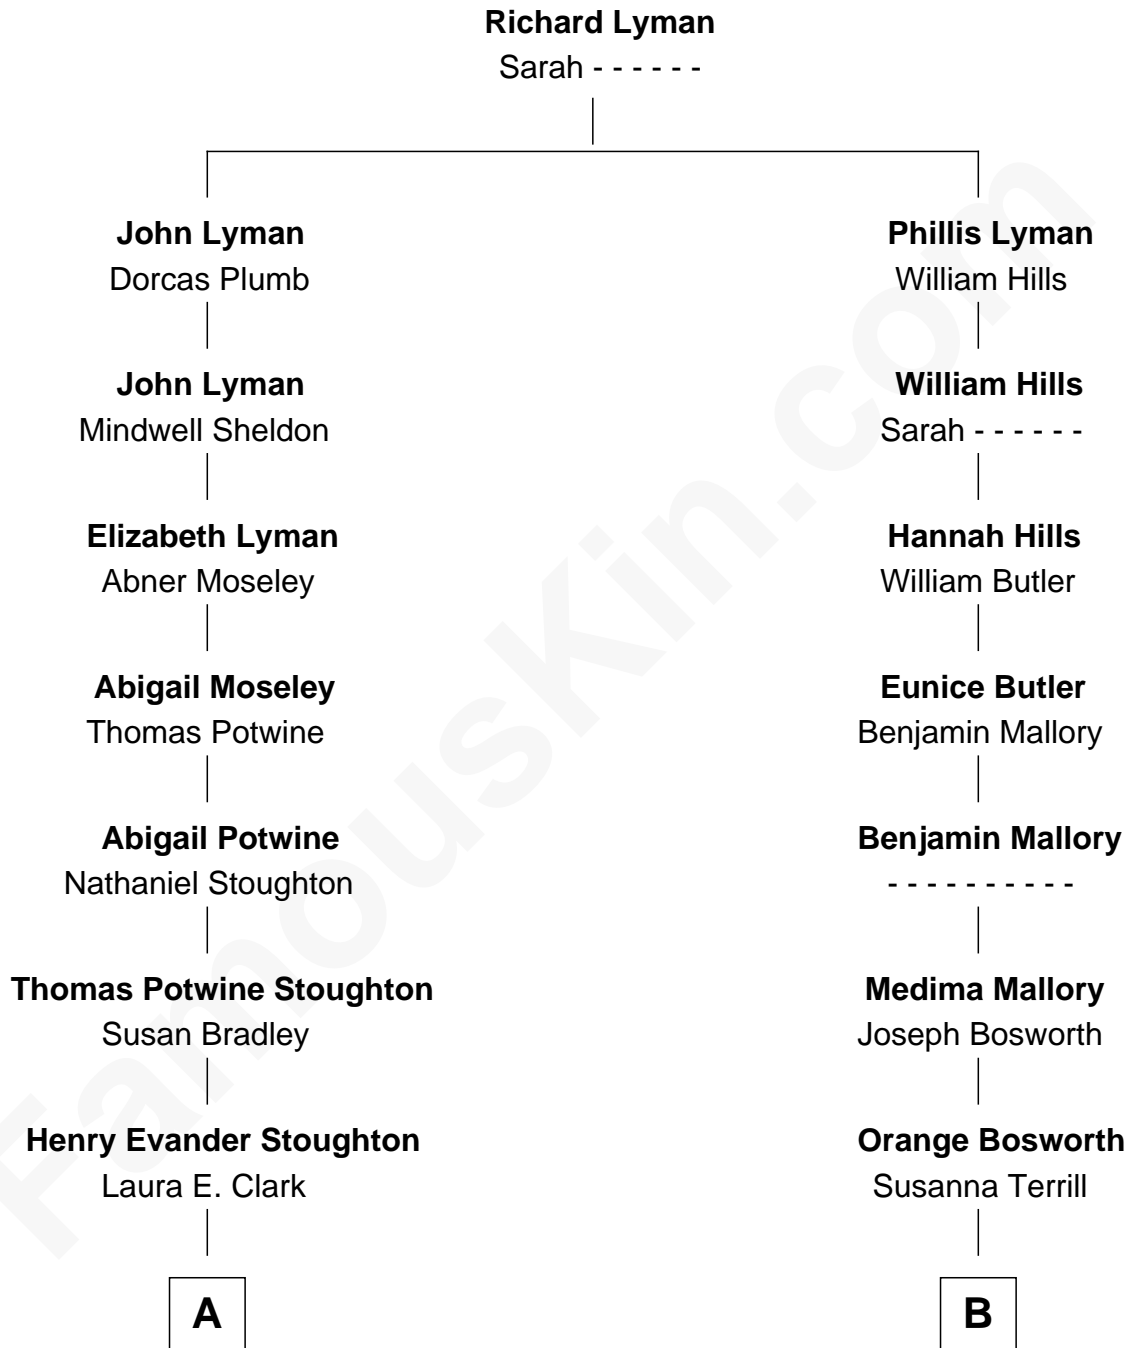

FamousKin.com

Relationship Chart of

Dr. Benjamin Spock

American Pediatrician and Author on Child Care

9th cousin 4 times removed of

Sydney Biddle Barrows

Mayflower Madam

A

Charles Bradley Stoughton

Ada Ripley Hooper

Mildred Louise Stoughton

Benjamin Ives Spock

Dr. Benjamin Spock

Best-Selling Author on Child Care

B

Treat Bosworth

Anna Camp

Emma Arabella Bosworth

Lorenzo Ackley

Helen Eva Ackley

William Gildersleeve Parke

Elizabeth Parke

Percy Ballantine

John Boyd Ballantine