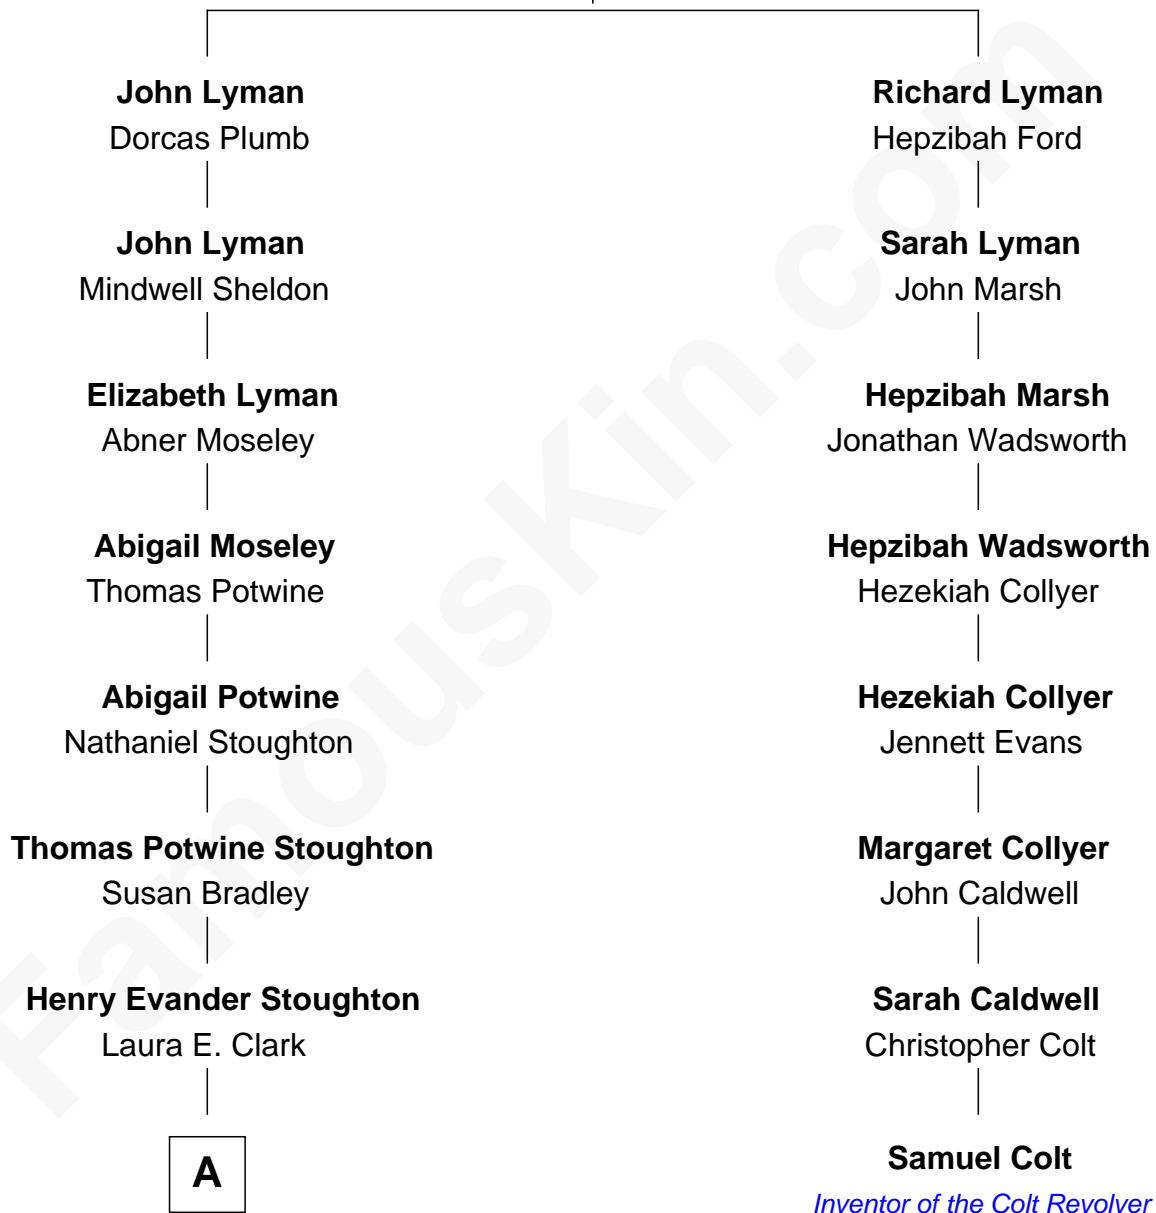

FamousKin.com

Relationship Chart of

Dr. Benjamin Spock

American Pediatrician and Author on Child Care

7th cousin 2 times removed of

Samuel Colt

Inventor of the Colt Revolver

Richard Lyman

Sarah - - - - -

A

Charles Bradley Stoughton

Ada Ripley Hooper

Mildred Louise Stoughton

Benjamin Ives Spock

Dr. Benjamin Spock

Best-Selling Author on Child Care