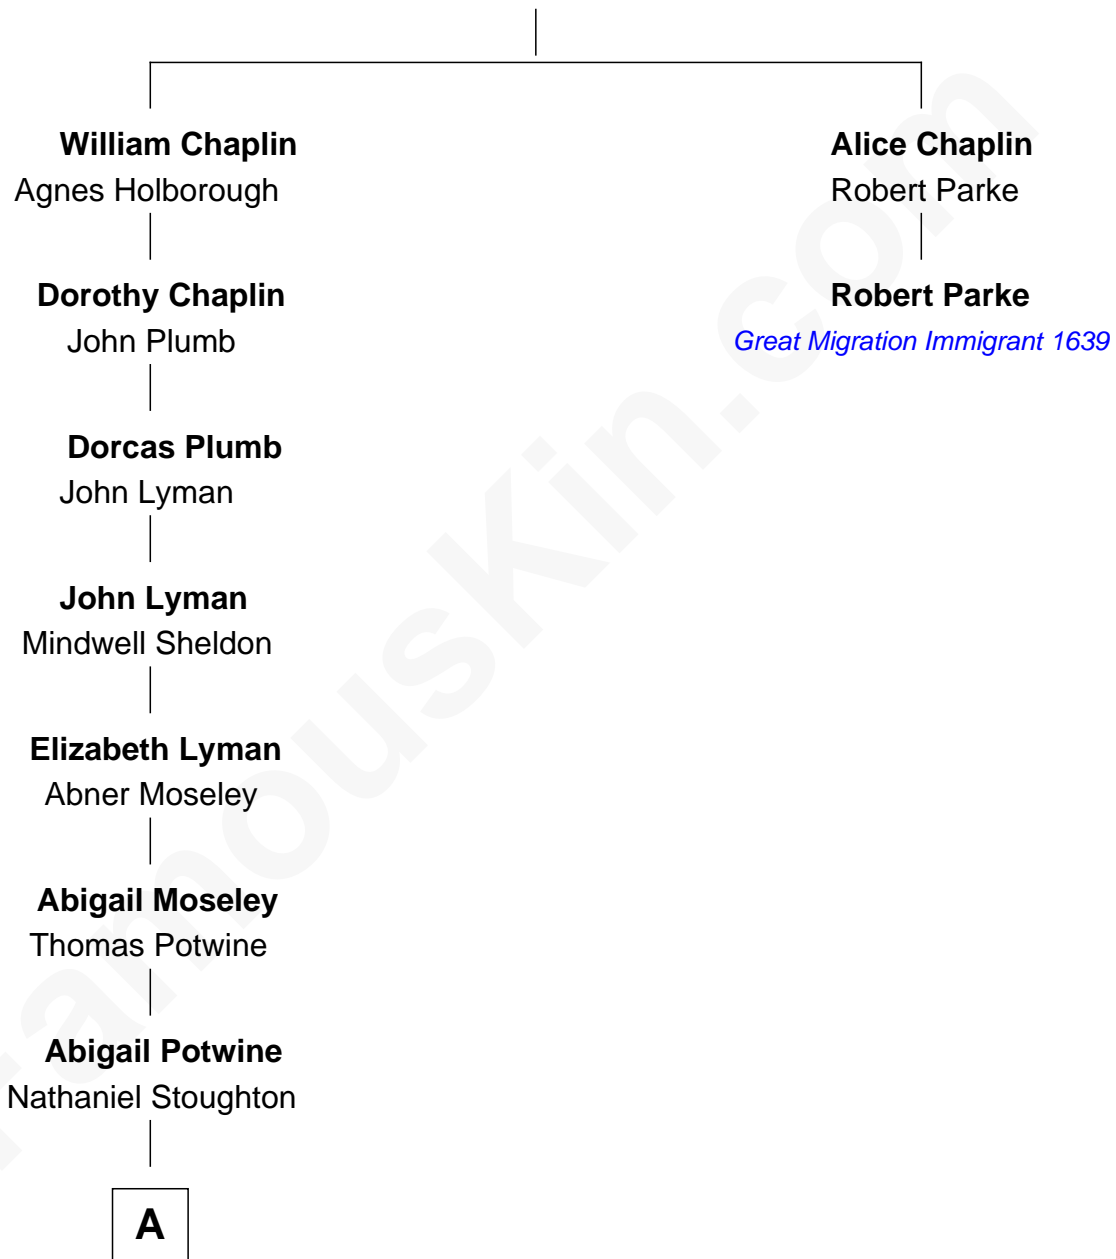

FamousKin.com

Relationship Chart of

Dr. Benjamin Spock

American Pediatrician and Author on Child Care

1st cousin 10 times removed of

Robert Parke

(c1580 - 1664/5) Great Migration Immigrant 1639

William Chaplin

A

Thomas Potwine Stoughton

Susan Bradley

Henry Evander Stoughton

Laura E. Clark

Charles Bradley Stoughton

Ada Ripley Hooper

Mildred Louise Stoughton