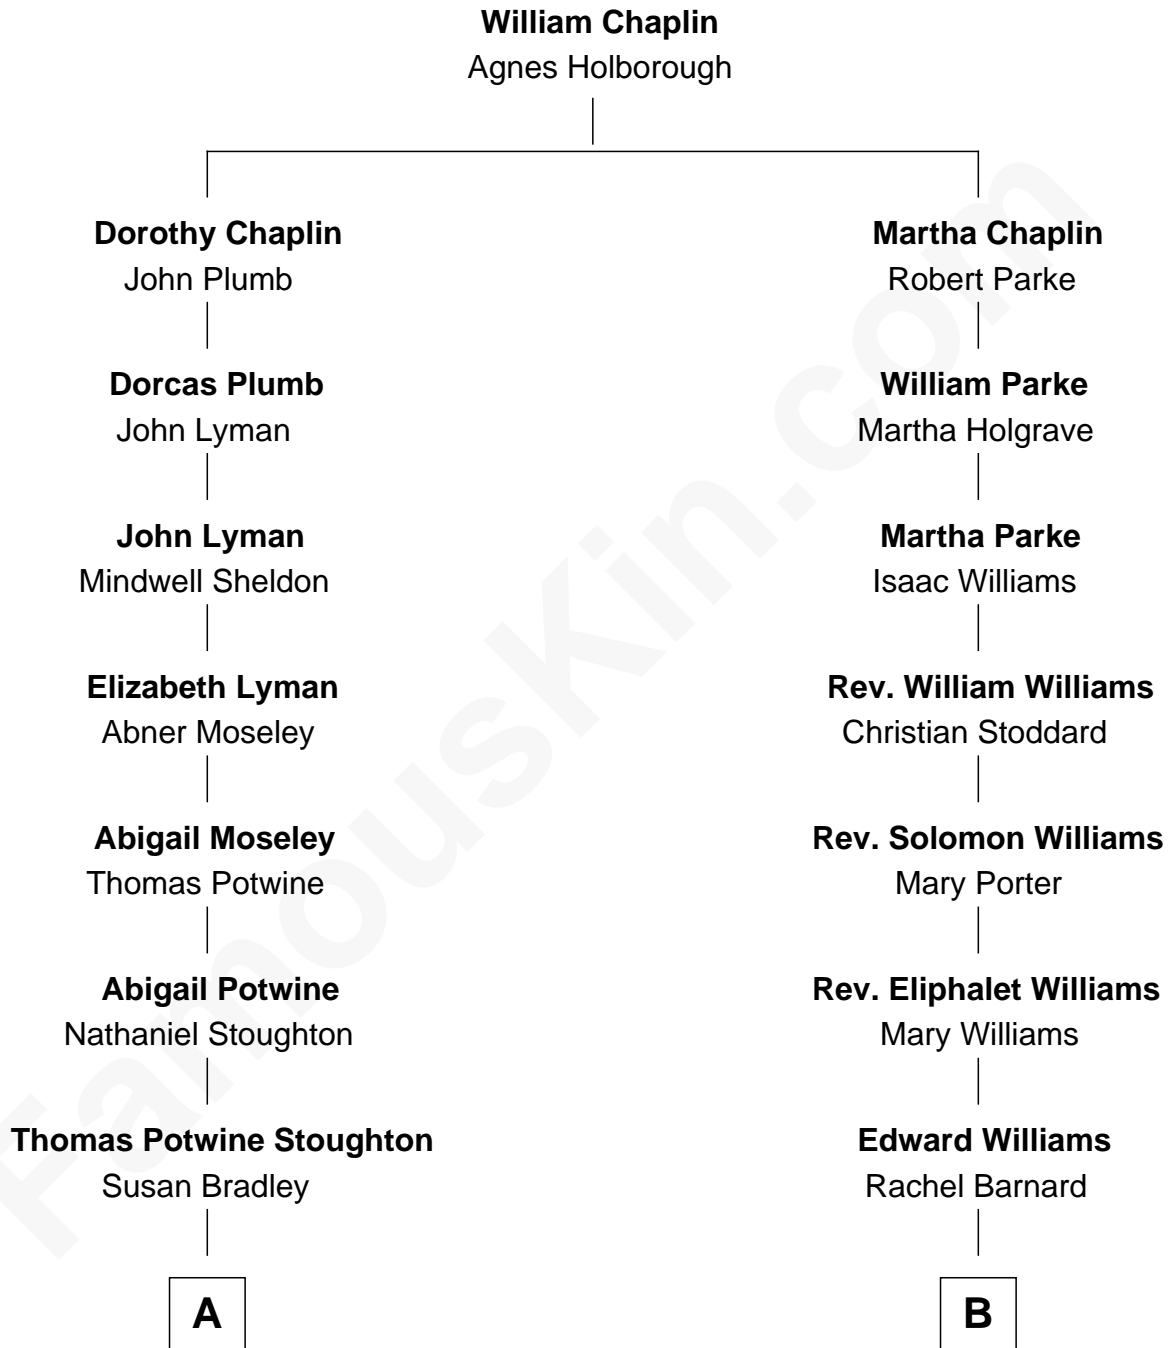

## Relationship Chart of

### Dr. Benjamin Spock

American Pediatrician and Author on Child Care

10th cousin 3 times removed of

**Kate Upton**

Sports Illustrated Swimsuit Cover Model

**A**

**Henry Evander Stoughton**

Laura E. Clark