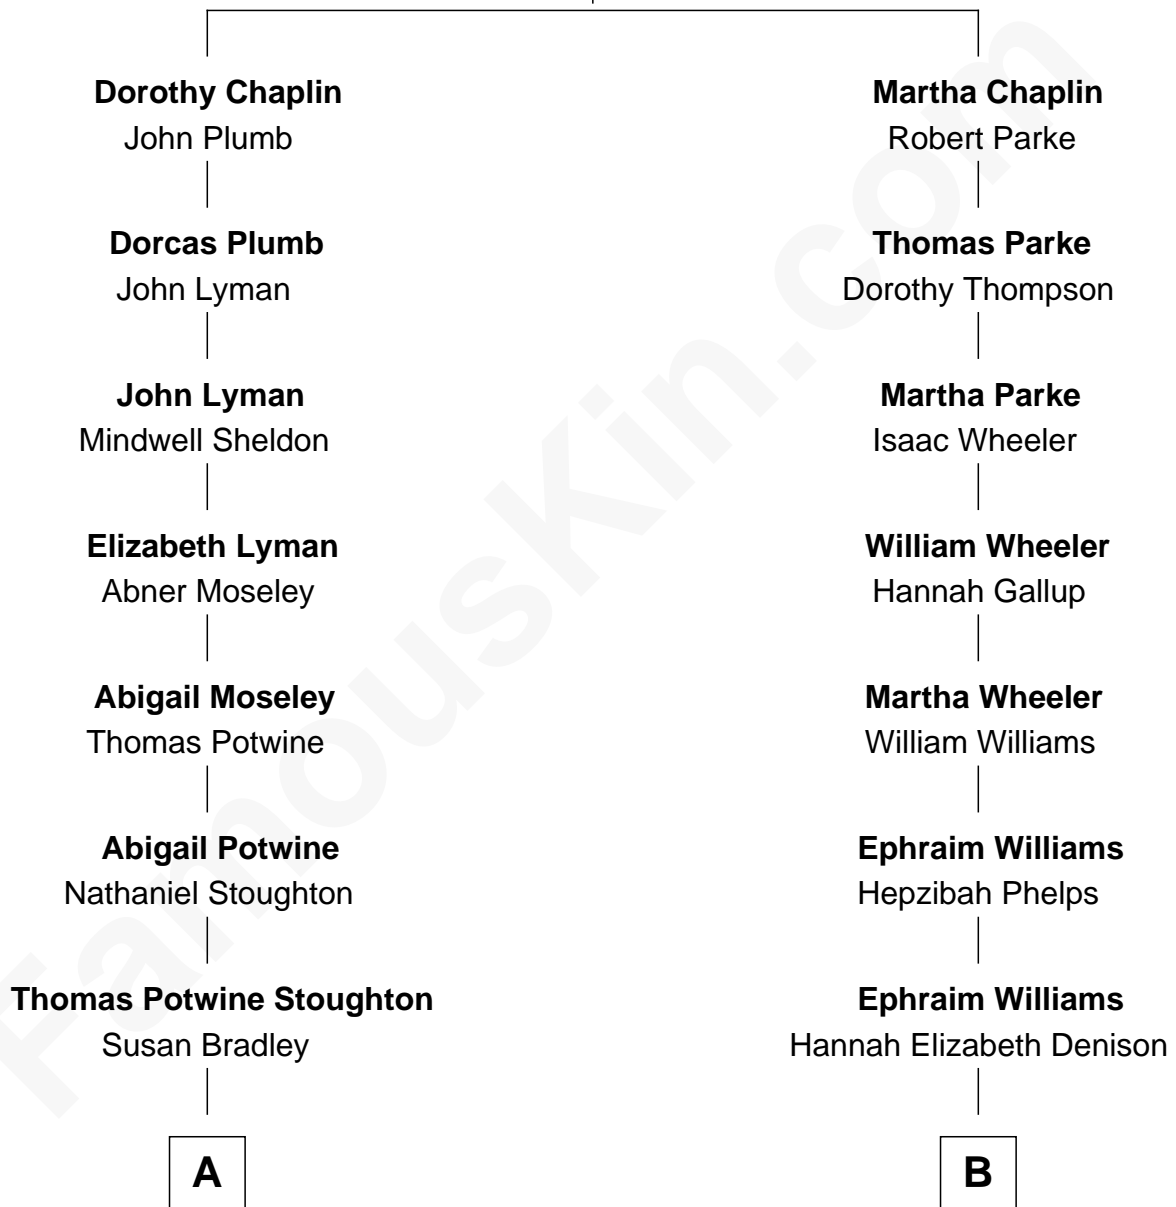

FamousKin.com

Relationship Chart of

Dr. Benjamin Spock

American Pediatrician and Author on Child Care

10th cousin of

Louis Auchincloss
Author

William Chaplin
Agnes Holborough

A

Henry Evander Stoughton

Laura E. Clark

Charles Bradley Stoughton

Ada Ripley Hooper

Mildred Louise Stoughton

Benjamin Ives Spock

Dr. Benjamin Spock

Best-Selling Author on Child Care