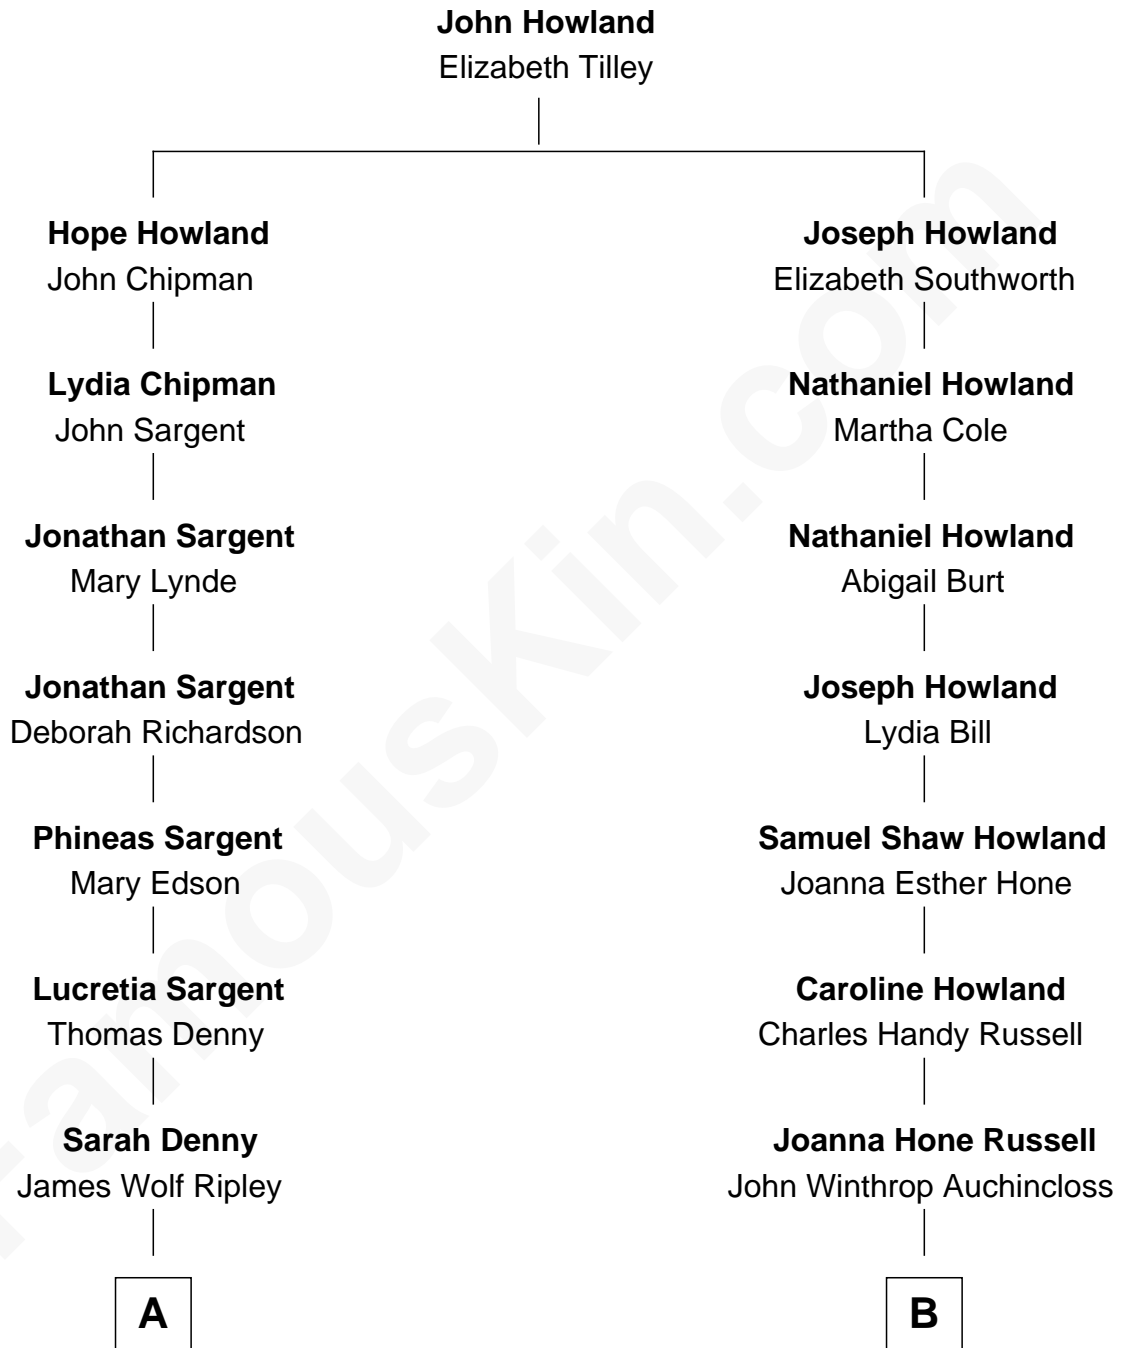

FamousKin.com

Relationship Chart of

Dr. Benjamin Spock

American Pediatrician and Author on Child Care

8th cousin 2 times removed of

Louis Auchincloss

Author

A

Adeline Denny Ripley
Robert Chamblet Hooper

Ada Ripley Hooper
Charles Bradley Stoughton

Mildred Louise Stoughton
Benjamin Ives Spock

Dr. Benjamin Spock
Best-Selling Author on Child Care

B

Joseph Howland Auchincloss
Priscilla Dixon Stanton