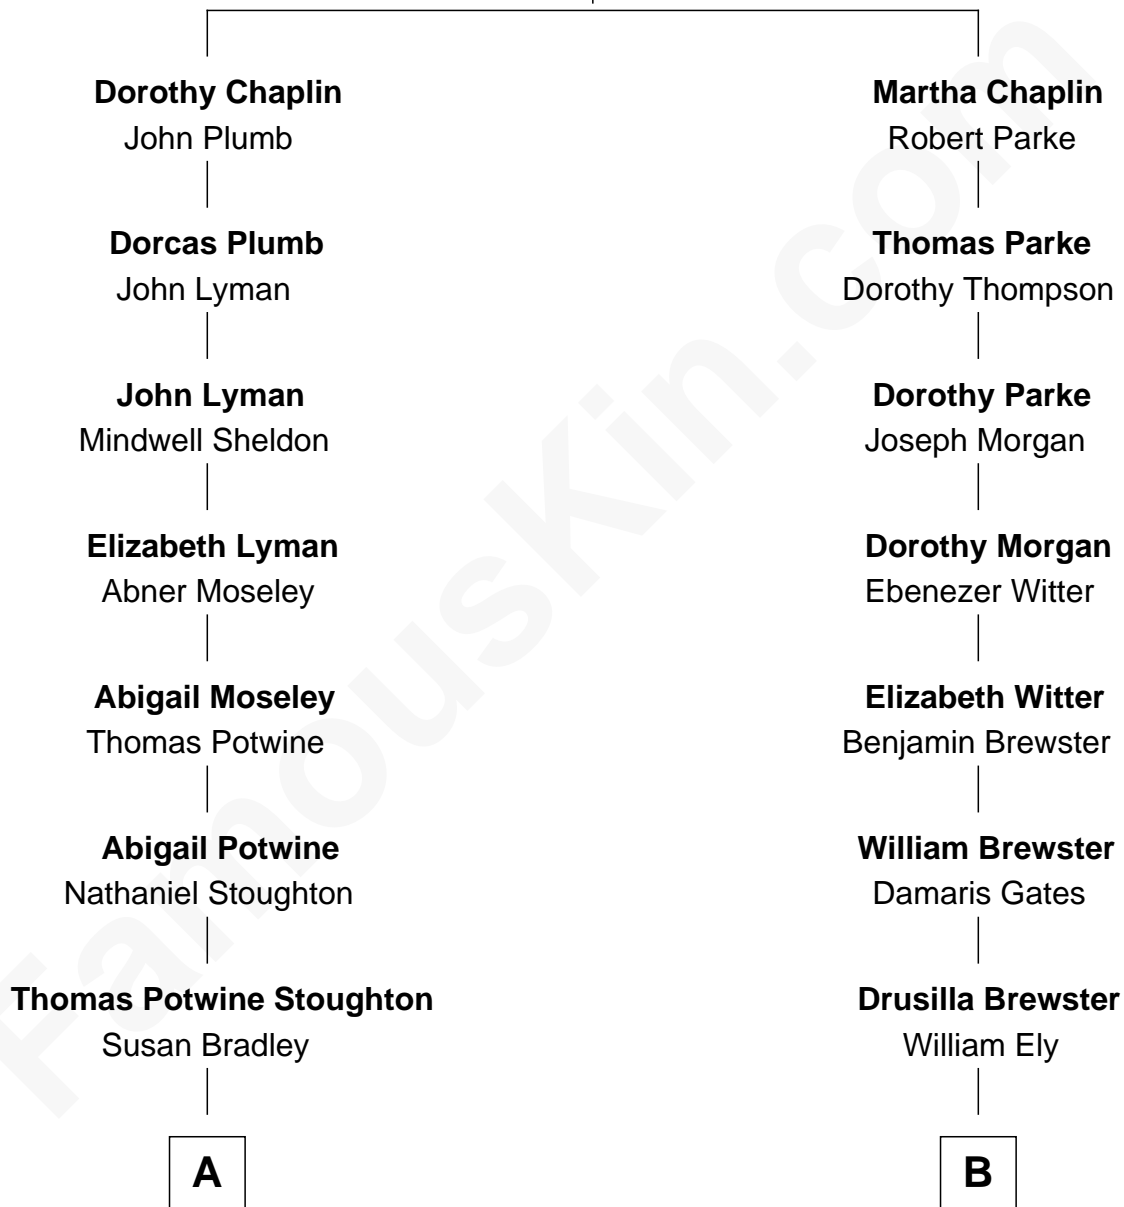

## Relationship Chart of

### Dr. Benjamin Spock

*American Pediatrician and Author on Child Care*

10th cousin of

### Clarence Day

*Author of Life with Father*

**William Chaplin**  
Agnes Holborough

**A**

**Henry Evander Stoughton**

Laura E. Clark

**Charles Bradley Stoughton**

Ada Ripley Hooper