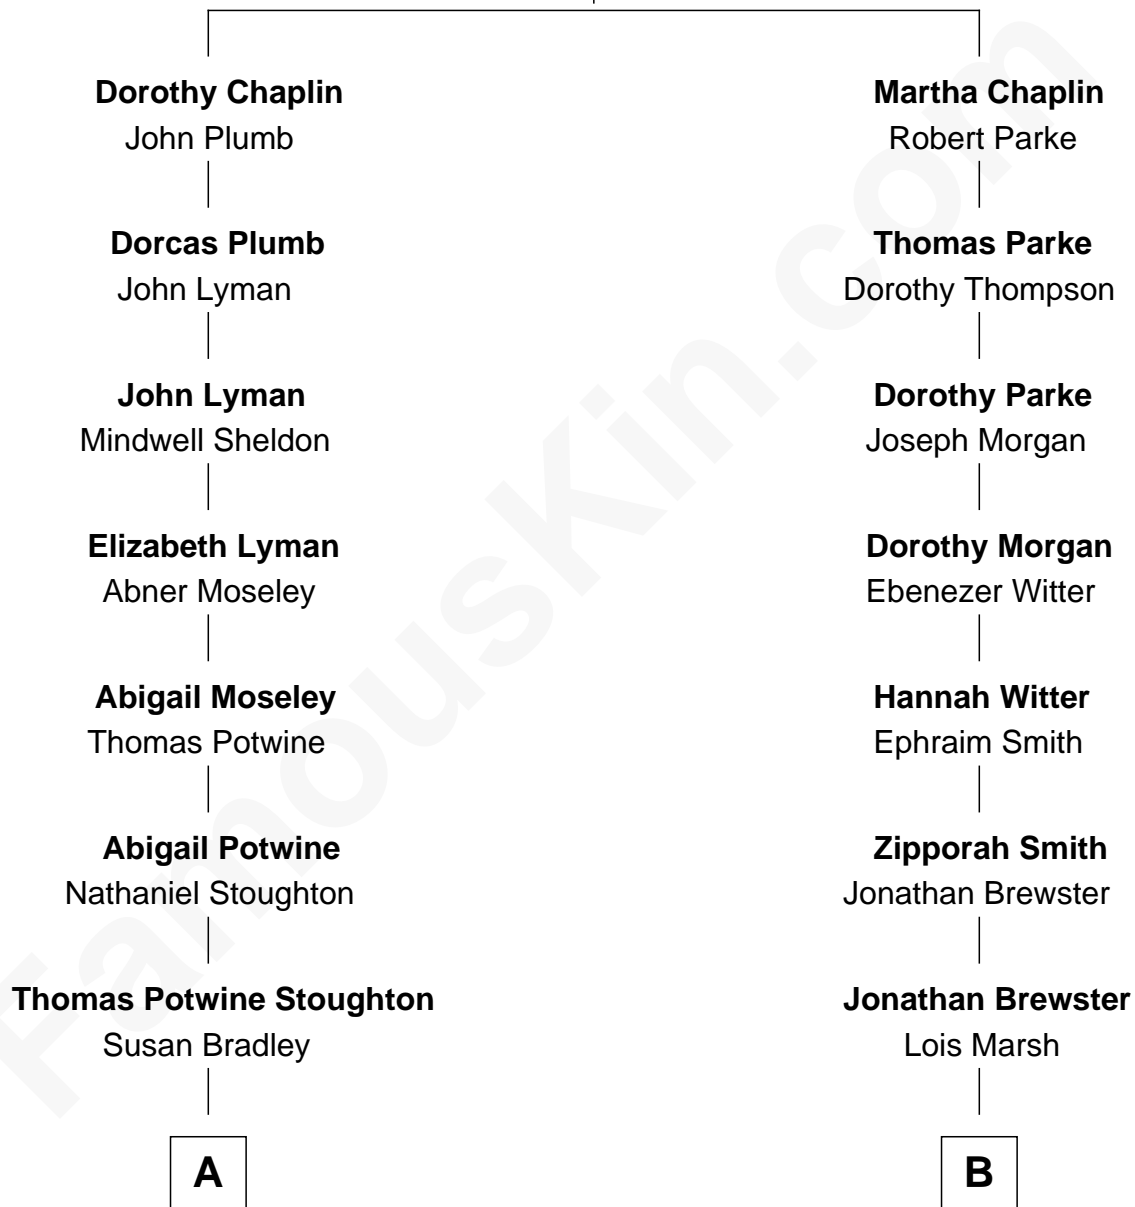

FamousKin.com

Relationship Chart of

Dr. Benjamin Spock

American Pediatrician and Author on Child Care

10th cousin 1 time removed of

Julia Child

American Chef, Author and TV Personality

William Chaplin
Agnes Holborough

A

Henry Evander Stoughton

Laura E. Clark

Charles Bradley Stoughton

Ada Ripley Hooper

Mildred Louise Stoughton

Benjamin Ives Spock

Dr. Benjamin Spock