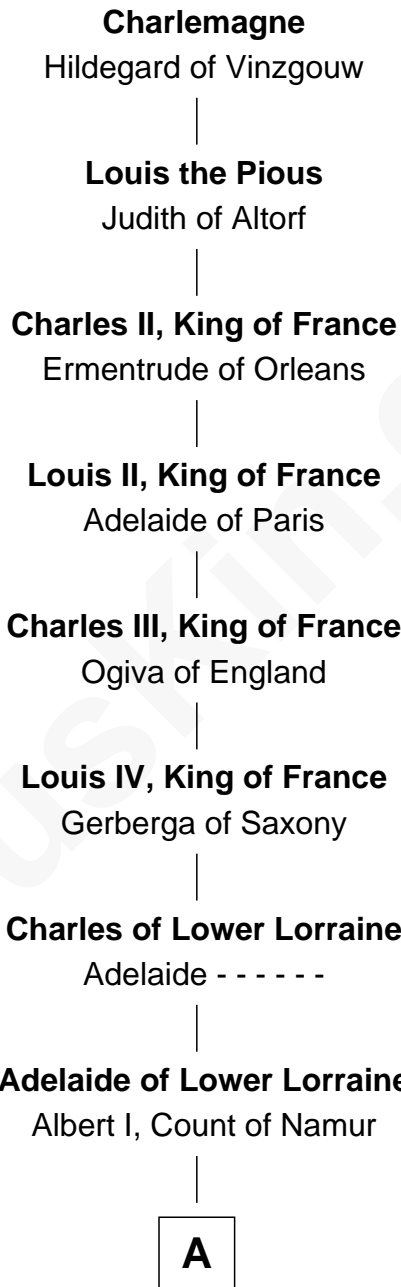

FamousKin.com Relationship Chart of

Dr. Benjamin Spock

American Pediatrician and Author on Child Care

36th Great-grandson of

Charlemagne

King of the Franks

A

Albert II, Count of Namur
Regelinde of Lower Lorraine

William de Camville
Iseuda - - - - -

Thomas de Camville
Agnes - - - - -

Felicia de Camville
Philip Durvassal

Thomas Durvassal
Margery - - - - -

B

B

Margery Durvassal

William de la Spine