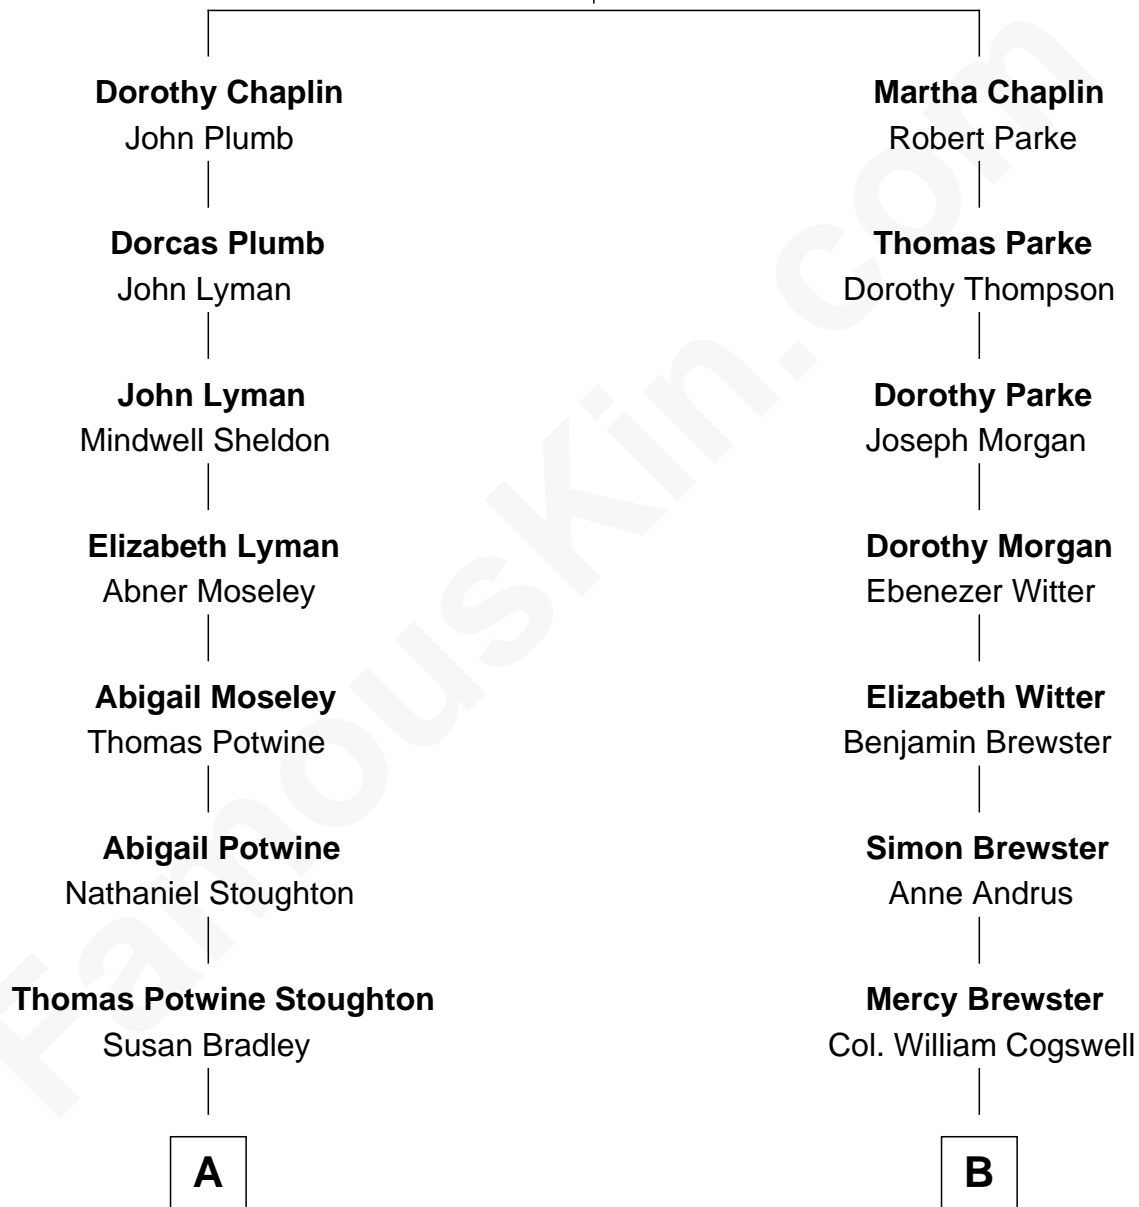

FamousKin.com

Relationship Chart of

Dr. Benjamin Spock

American Pediatrician and Author on Child Care

10th cousin 1 time removed of

Thomas Pynchon
American Novelist

William Chaplin
Agnes Holborough

A

Henry Evander Stoughton

Laura E. Clark

Charles Bradley Stoughton

Ada Ripley Hooper

Mildred Louise Stoughton

Benjamin Ives Spock

Dr. Benjamin Spock

Best-Selling Author on Child Care