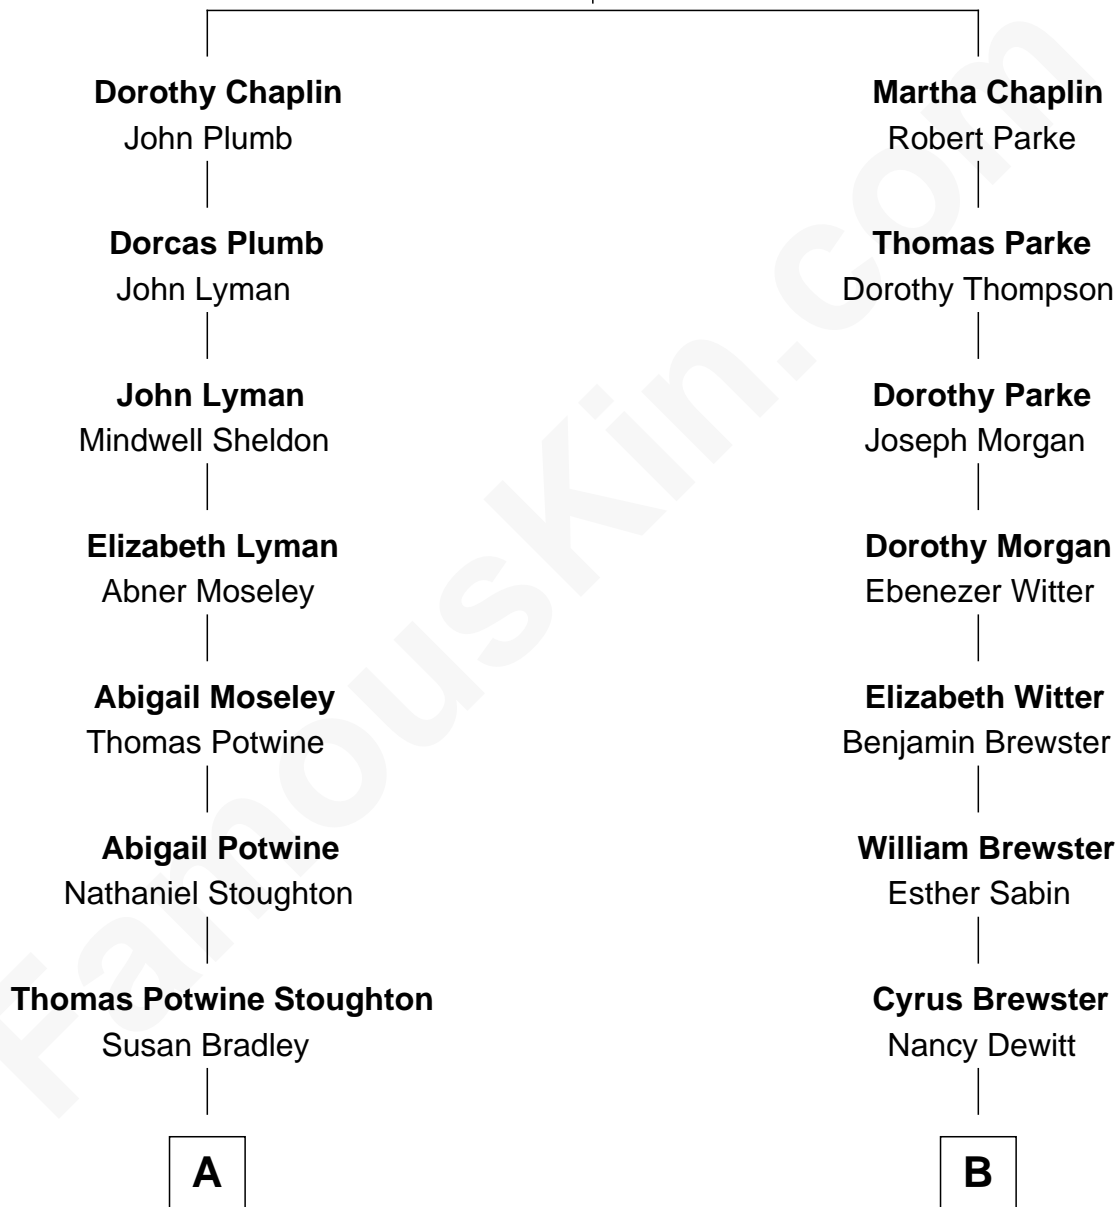

FamousKin.com

Relationship Chart of

Dr. Benjamin Spock

American Pediatrician and Author on Child Care

10th cousin 2 times removed of

Paget Brewster
TV Actress

William Chaplin
Agnes Holborough

A

Henry Evander Stoughton

Laura E. Clark

Charles Bradley Stoughton

Ada Ripley Hooper

Mildred Louise Stoughton

Benjamin Ives Spock

Dr. Benjamin Spock

Best-Selling Author on Child Care

B

Benjamin Brewster

Sarah French

Benjamin Brewster

Ann Wales Emmons

Dr. George Washington Wales Brewster

Ellen Mackenzie Hodge

George Washington Wales Brewster