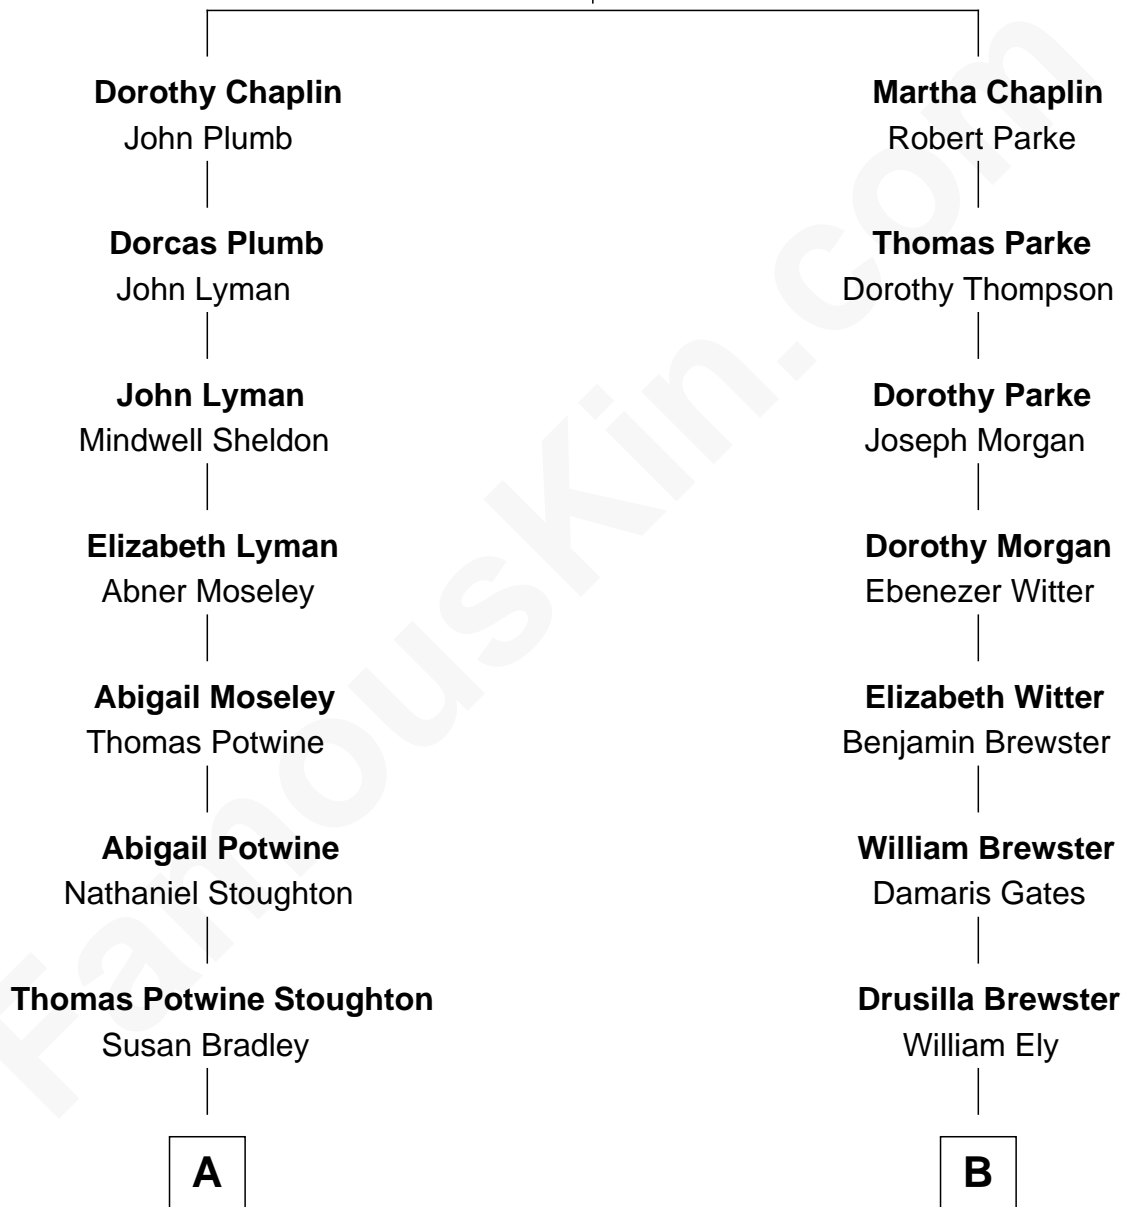

FamousKin.com

Relationship Chart of

Dr. Benjamin Spock

American Pediatrician and Author on Child Care

10th cousin 3 times removed of

Elisabeth Shue

TV and Movie Actress

William Chaplin
Agnes Holborough

A

Henry Evander Stoughton

Laura E. Clark

Charles Bradley Stoughton

Ada Ripley Hooper

Mildred Louise Stoughton

Benjamin Ives Spock

Dr. Benjamin Spock