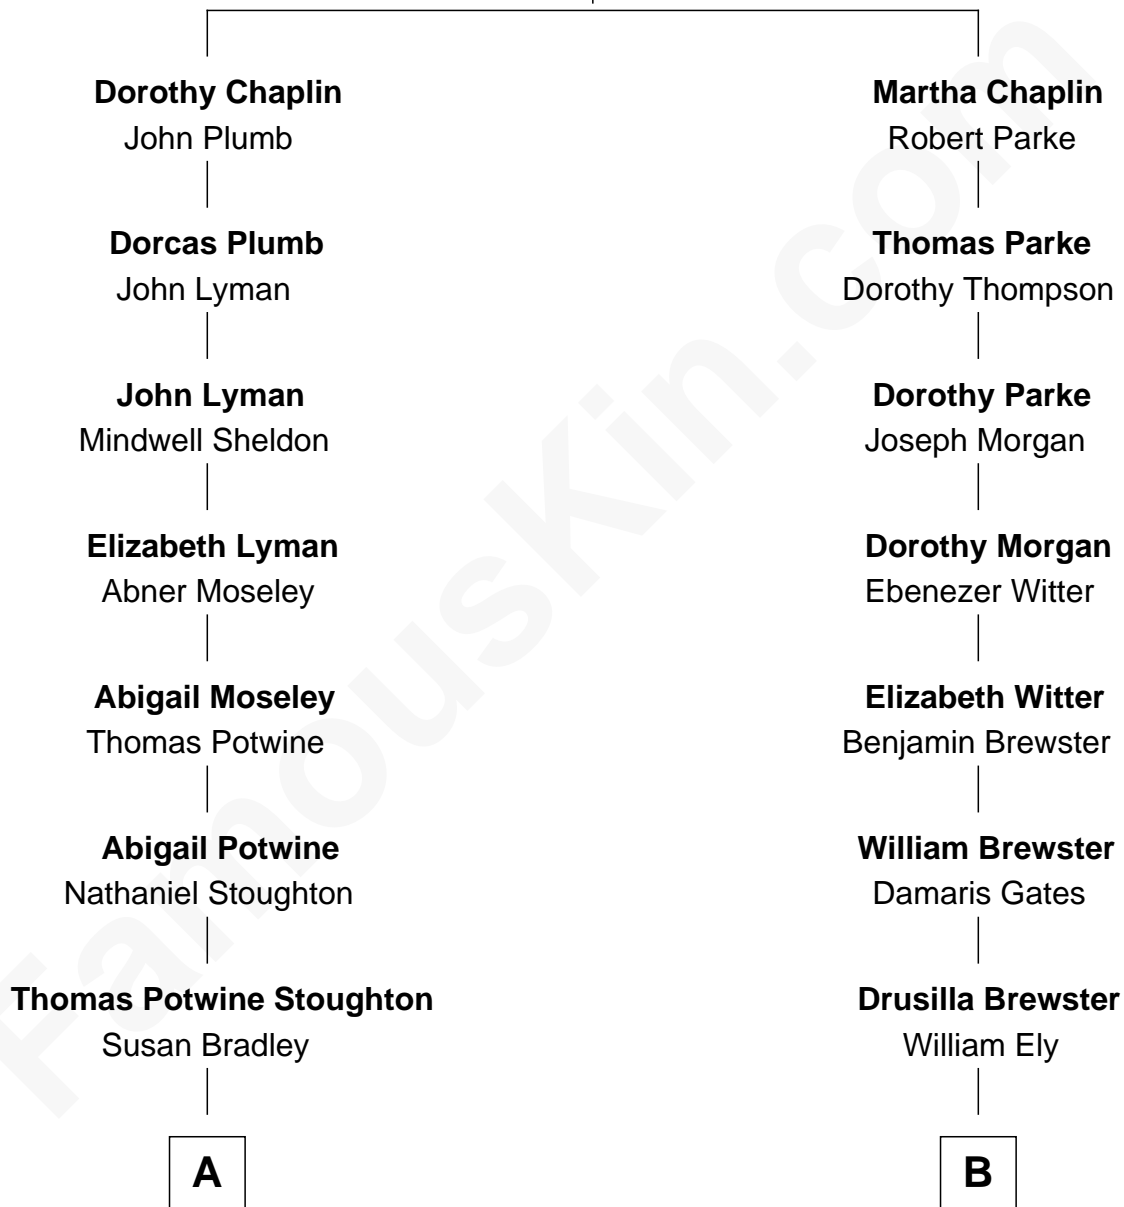

## Relationship Chart of

### Dr. Benjamin Spock

*American Pediatrician and Author on Child Care*

10th cousin 3 times removed of

**Andrew Shue**

*TV Actor*

**William Chaplin**  
Agnes Holborough

**A**

**Henry Evander Stoughton**

Laura E. Clark

**Charles Bradley Stoughton**

Ada Ripley Hooper

**Mildred Louise Stoughton**

Benjamin Ives Spock

**Dr. Benjamin Spock**

*Best-Selling Author on Child Care*

**B**

**Eli Ely**

Bathsheba Blake

**Lucy Beckwith Ely**

Charles Ingraham Cooley

**Mary Jane Cooley**

Giles Buckingham Willcox

**Harriet Grace Brewster Willcox**

Alexander Hunter Gunn