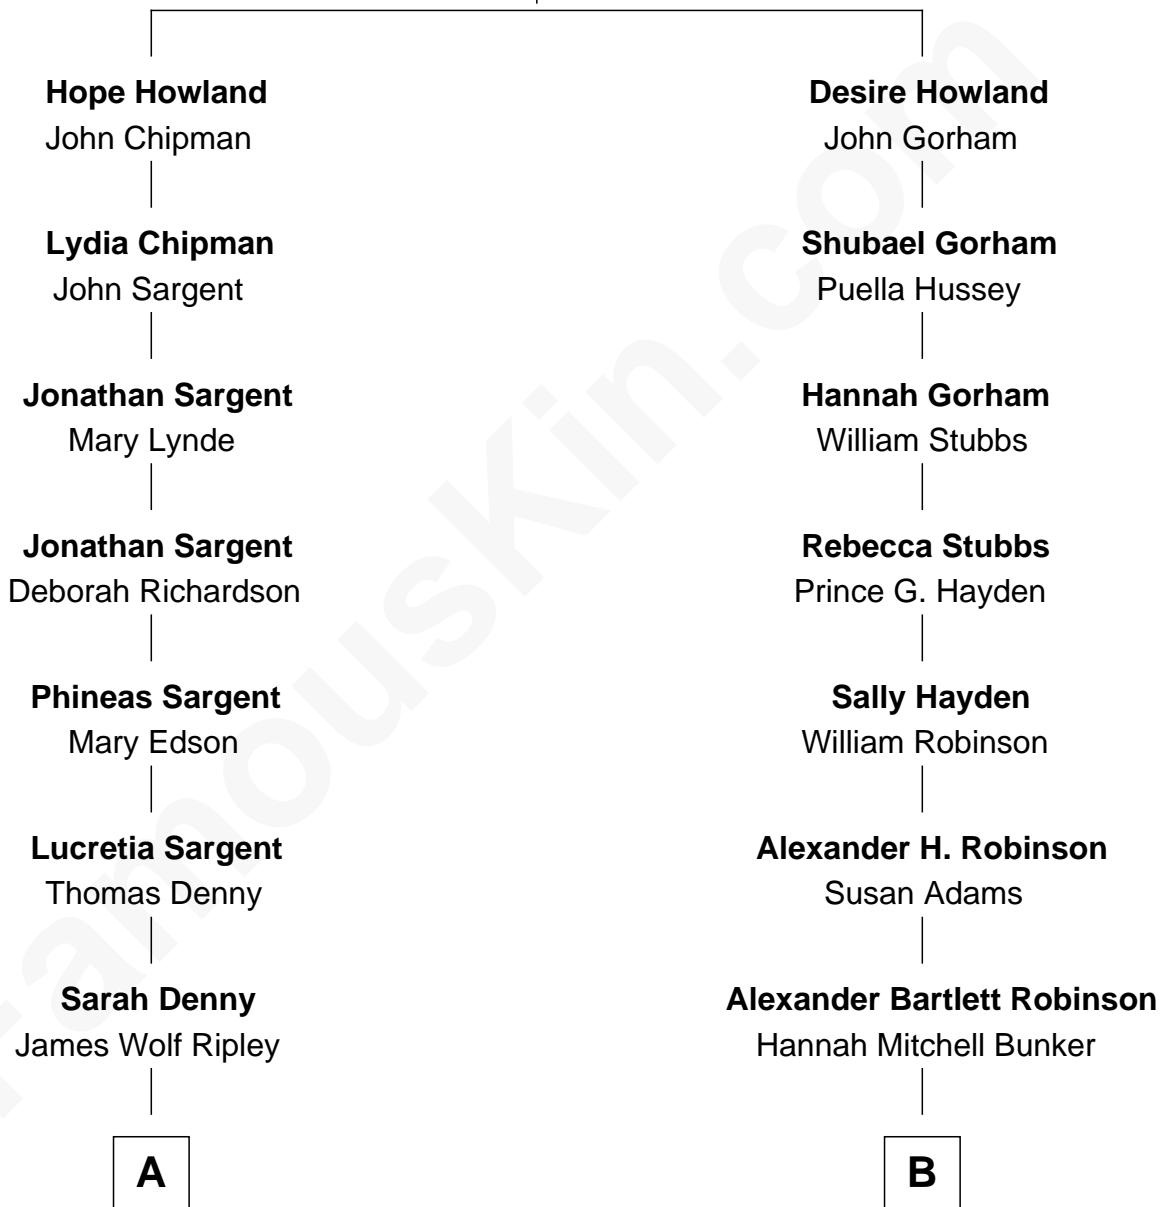

FamousKin.com

Relationship Chart of

Dr. Benjamin Spock

American Pediatrician and Author on Child Care

10th cousin of

John Lithgow

Stage, TV, and Movie Actor

John Howland
Elizabeth Tilley

A

Adeline Denny Ripley
Robert Chamblet Hooper

Ada Ripley Hooper
Charles Bradley Stoughton

Mildred Louise Stoughton
Benjamin Ives Spock

Dr. Benjamin Spock
Best-Selling Author on Child Care

B

Edwin B. Robinson
Melvina Amanda Knowles