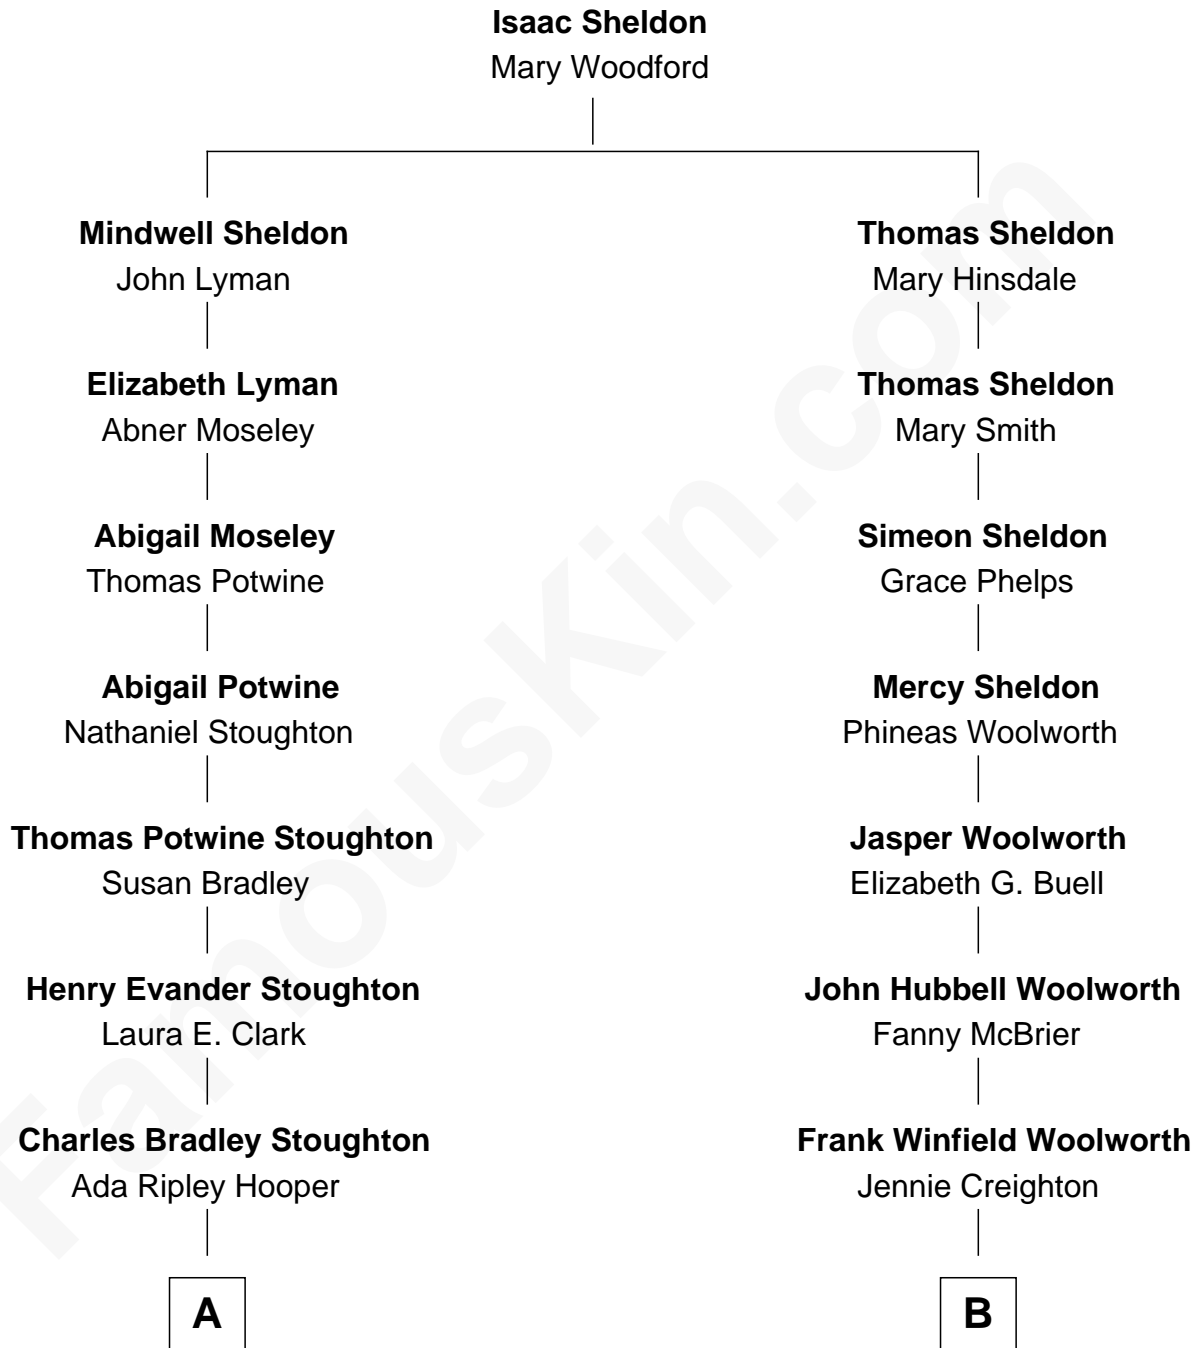

FamousKin.com

Relationship Chart of

Dr. Benjamin Spock

American Pediatrician and Author on Child Care

8th cousin of

Barbara Hutton

Socialite (aka "Poor Little Rich Girl")

A

Mildred Louise Stoughton

Benjamin Ives Spock

Dr. Benjamin Spock

Best-Selling Author on Child Care

B

Edna Woolworth

Franklyn Laws Hutton

Barbara Hutton

"Poor Little Rich Girl"

FamousKin.com