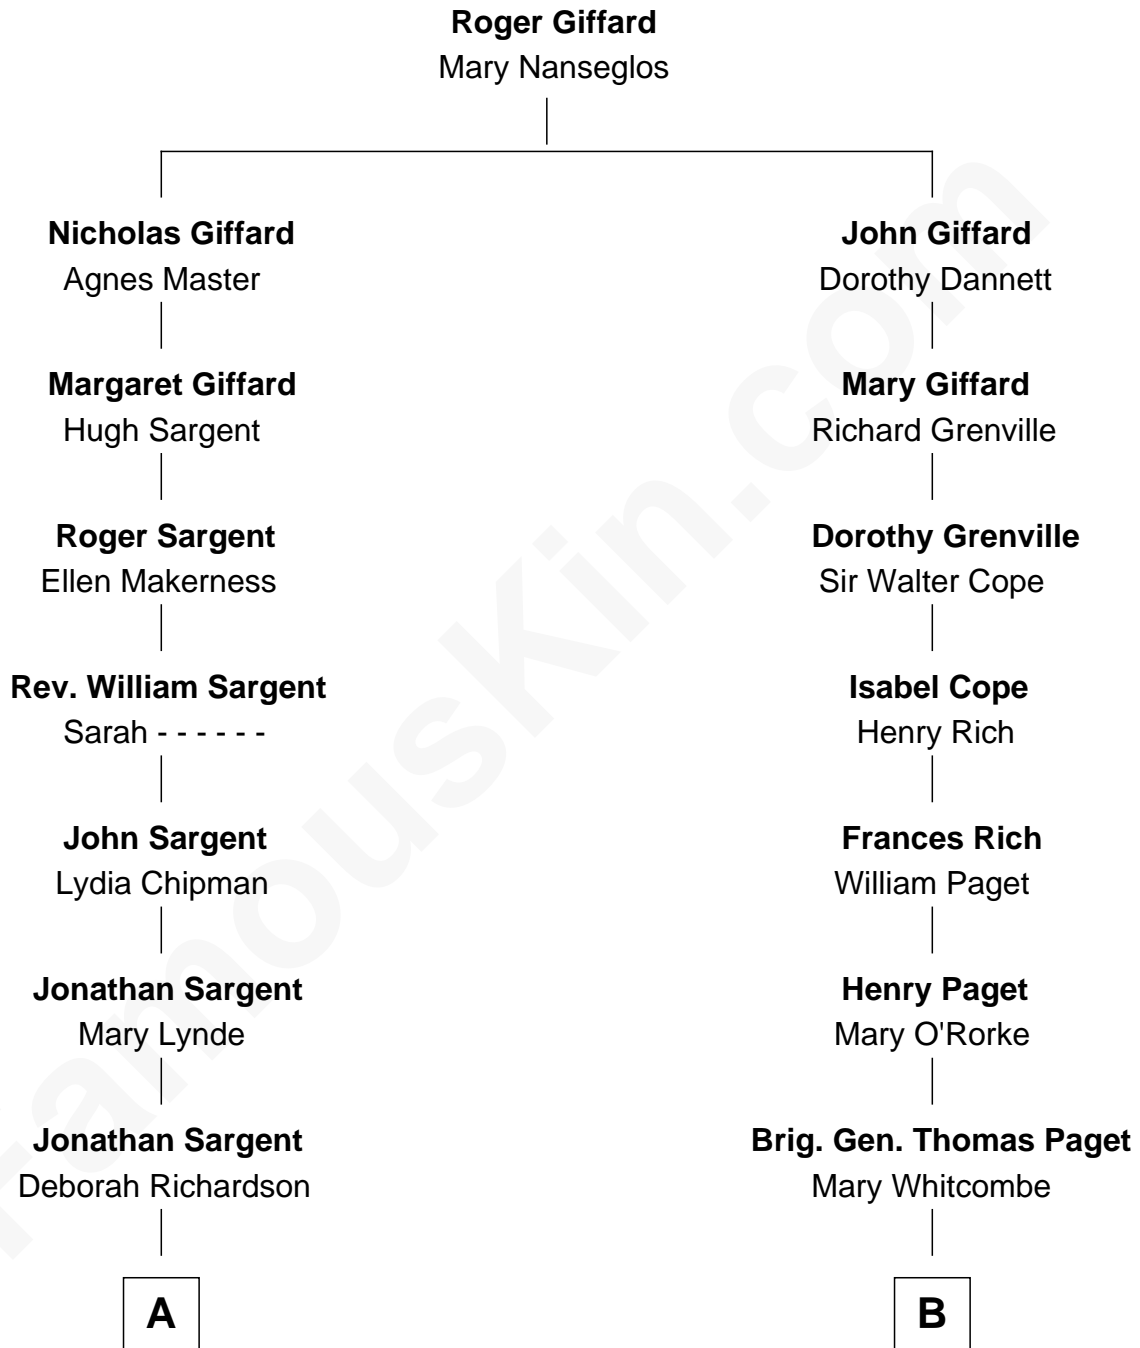

## Relationship Chart of

### Dr. Benjamin Spock

American Pediatrician and Author on Child Care

13th cousin 2 times removed of

**Princess Diana**  
Princess of Wales

**A**

**Phineas Sargent**

Mary Edson

**Lucretia Sargent**

Thomas Denny

**Sarah Denny**

James Wolf Ripley

**Adeline Denny Ripley**

Robert Chamblet Hooper

**Ada Ripley Hooper**

Charles Bradley Stoughton

**Mildred Louise Stoughton**