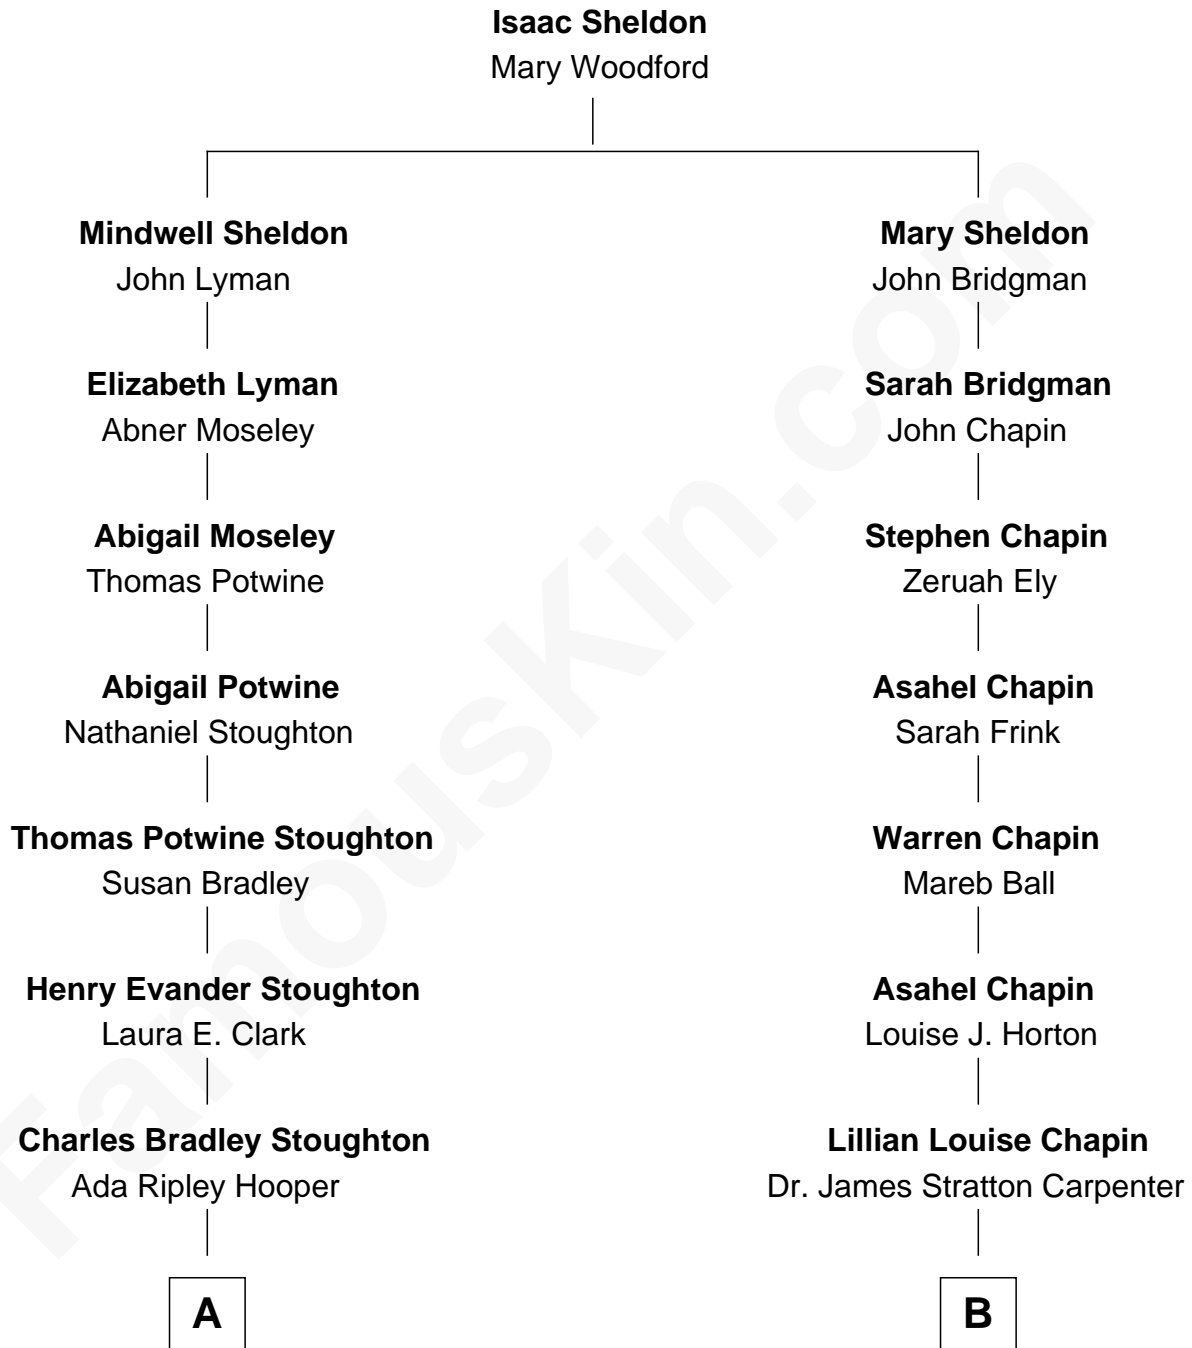

FamousKin.com

Relationship Chart of

Dr. Benjamin Spock

American Pediatrician and Author on Child Care

8th cousin 1 time removed of

Mary Chapin Carpenter
Singer and Songwriter

A

Mildred Louise Stoughton

Benjamin Ives Spock

Dr. Benjamin Spock

Best-Selling Author on Child Care

B

Chapin Carpenter

Ruth Smythe

Chapin Carpenter

Mary Bowie Robertson