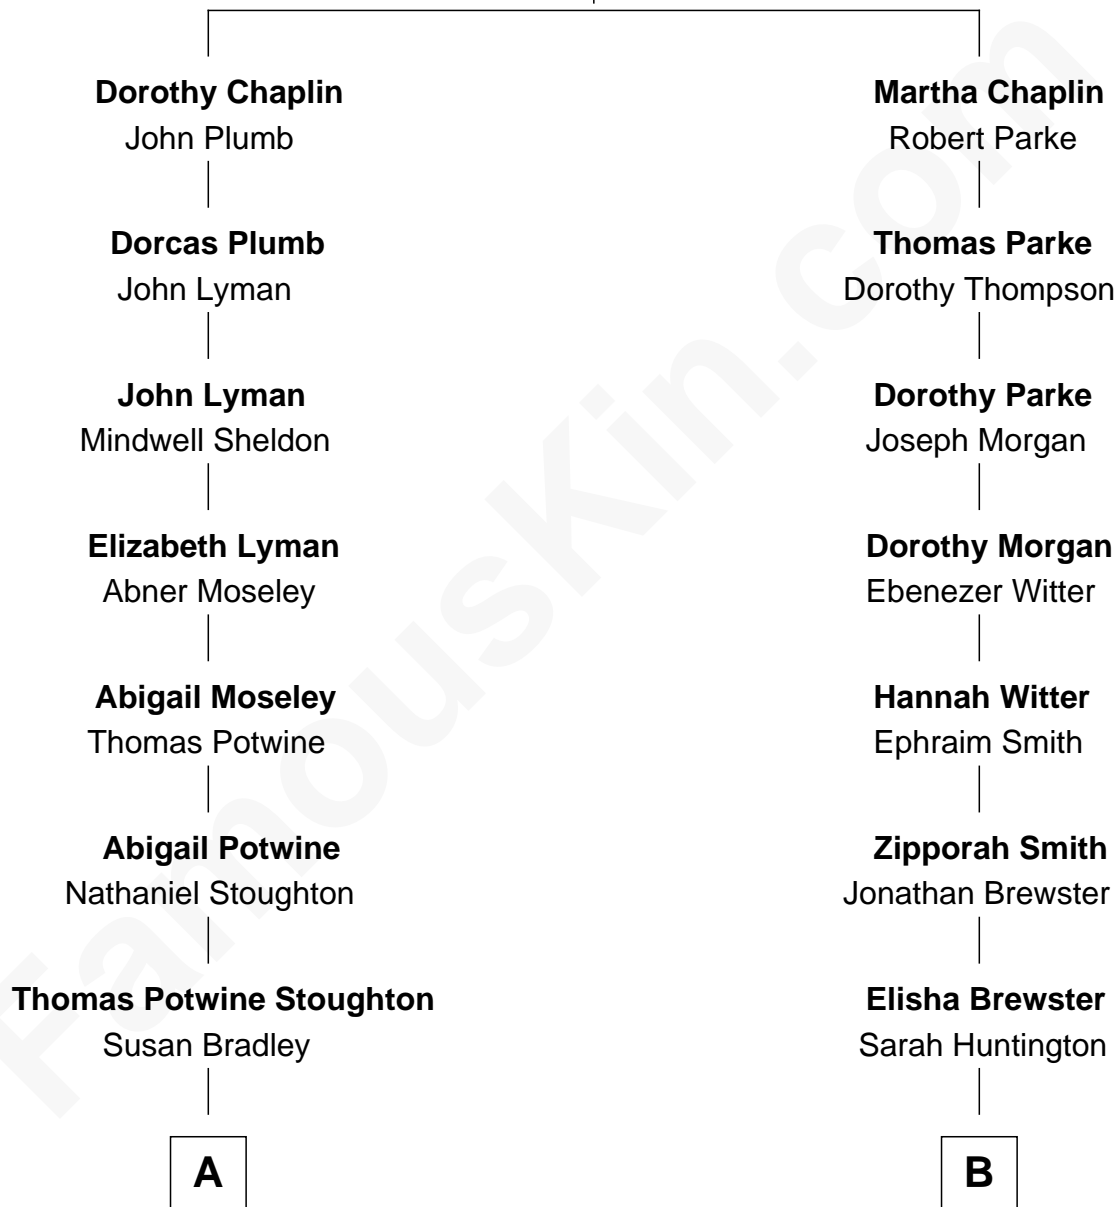

## Relationship Chart of

### Dr. Benjamin Spock

American Pediatrician and Author on Child Care

10th cousin 2 times removed of

**Jordana Brewster**  
TV and Movie Actress

**William Chaplin**  
Agnes Holborough

**A**

**Henry Evander Stoughton**

Laura E. Clark

**Charles Bradley Stoughton**

Ada Ripley Hooper

**Mildred Louise Stoughton**

Benjamin Ives Spock

**Dr. Benjamin Spock**

*Best-Selling Author on Child Care*

**B**

**Elisha Huntington Brewster**

Sophronia M. Kingman

**Charles Kingman Brewster**

Celina Sophia Baldwin

**Kingman Brewster**

Florence Foster Besse

**Kingman Brewster**

Mary Louise Phillips