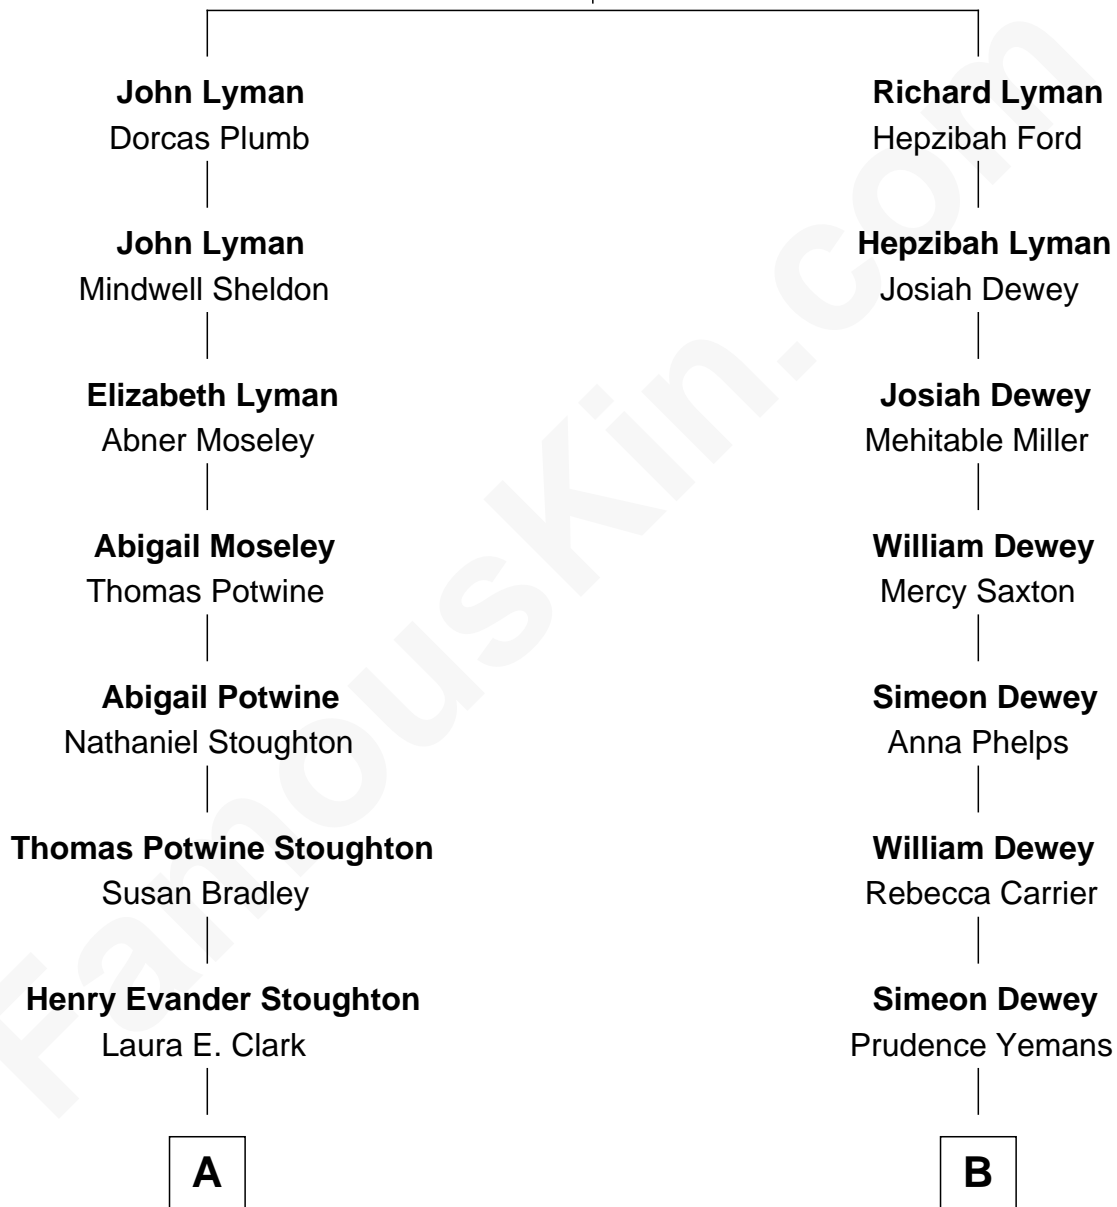

FamousKin.com

Relationship Chart of

Dr. Benjamin Spock

American Pediatrician and Author on Child Care

8th cousin 1 time removed of

Admiral George Dewey

Admiral of the Navy

Richard Lyman

Sarah - - - - -

FamousKin.com