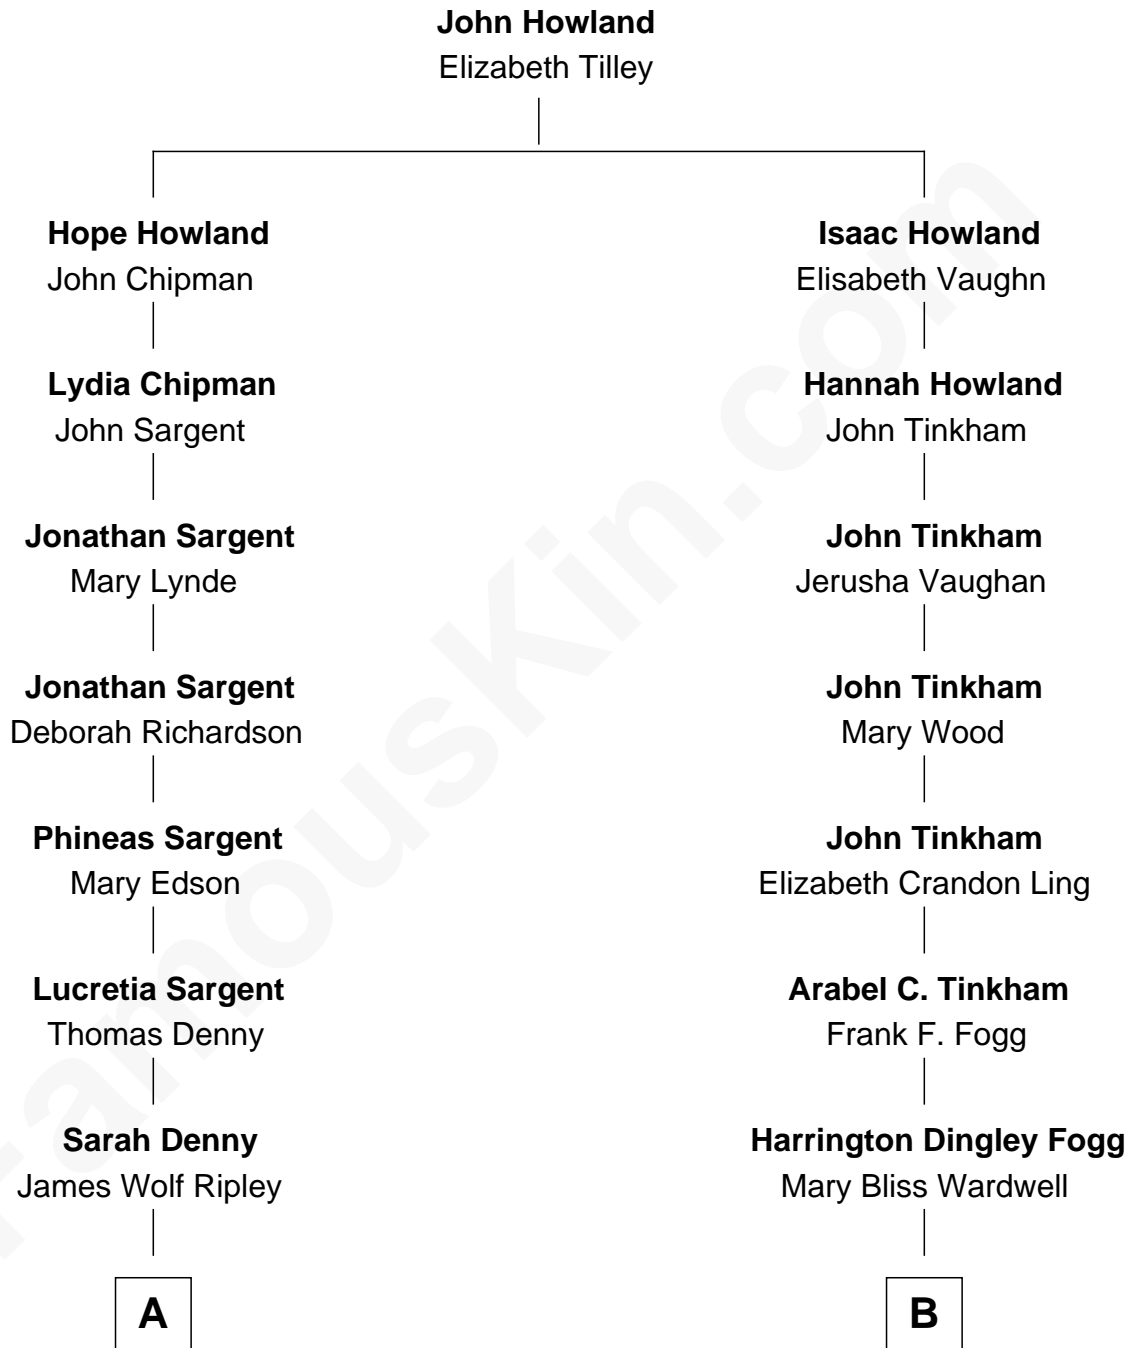

FamousKin.com

Relationship Chart of

Dr. Benjamin Spock

American Pediatrician and Author on Child Care

9th cousin 1 time removed of

Scott Foley

TV, Stage and Movie Actor

A

Adeline Denny Ripley
Robert Chamblet Hooper

Ada Ripley Hooper
Charles Bradley Stoughton

Mildred Louise Stoughton
Benjamin Ives Spock

Dr. Benjamin Spock
Best-Selling Author on Child Care

B

Evelyn M. Fogg
Earl Hugh Foley