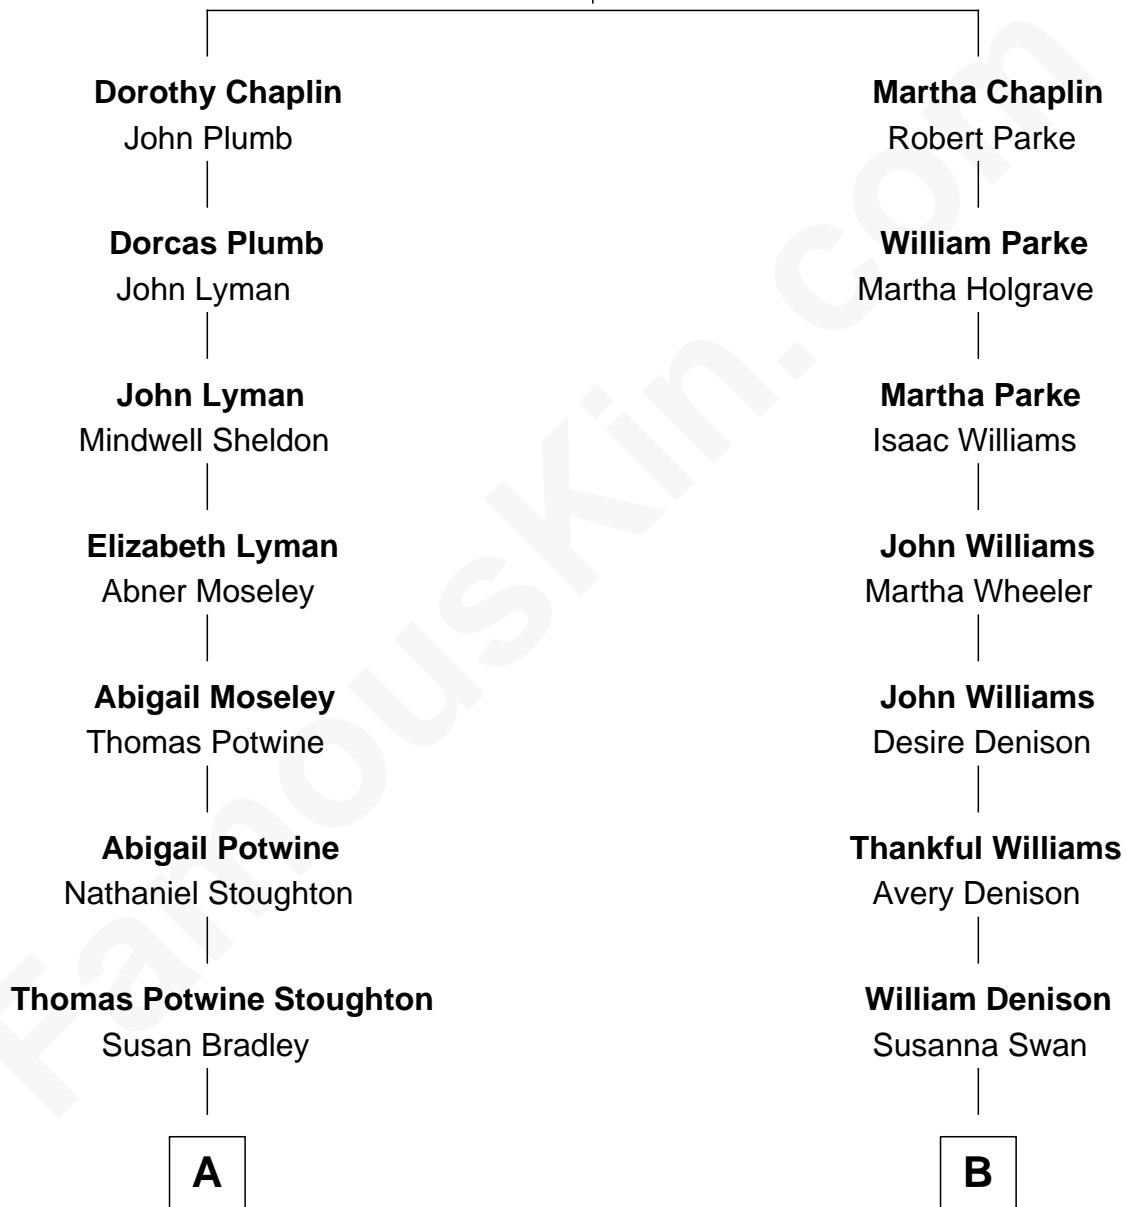

## Relationship Chart of

### Dr. Benjamin Spock

American Pediatrician and Author on Child Care

10th cousin 3 times removed of

**James Taylor**  
Singer-Songwriter

**William Chaplin**  
Agnes Holborough

**A**

**Henry Evander Stoughton**

Laura E. Clark

**Charles Bradley Stoughton**

Ada Ripley Hooper

**Mildred Louise Stoughton**

Benjamin Ives Spock

**Dr. Benjamin Spock**

*Best-Selling Author on Child Care*

**B**

**Asahel C. Denison**

Bathsheba Blake

**Almon Denison**

Mercy Denison

**John Clark Denison**

Arabelle E. Warren

**Etta M. Denison**

Henry Woodard