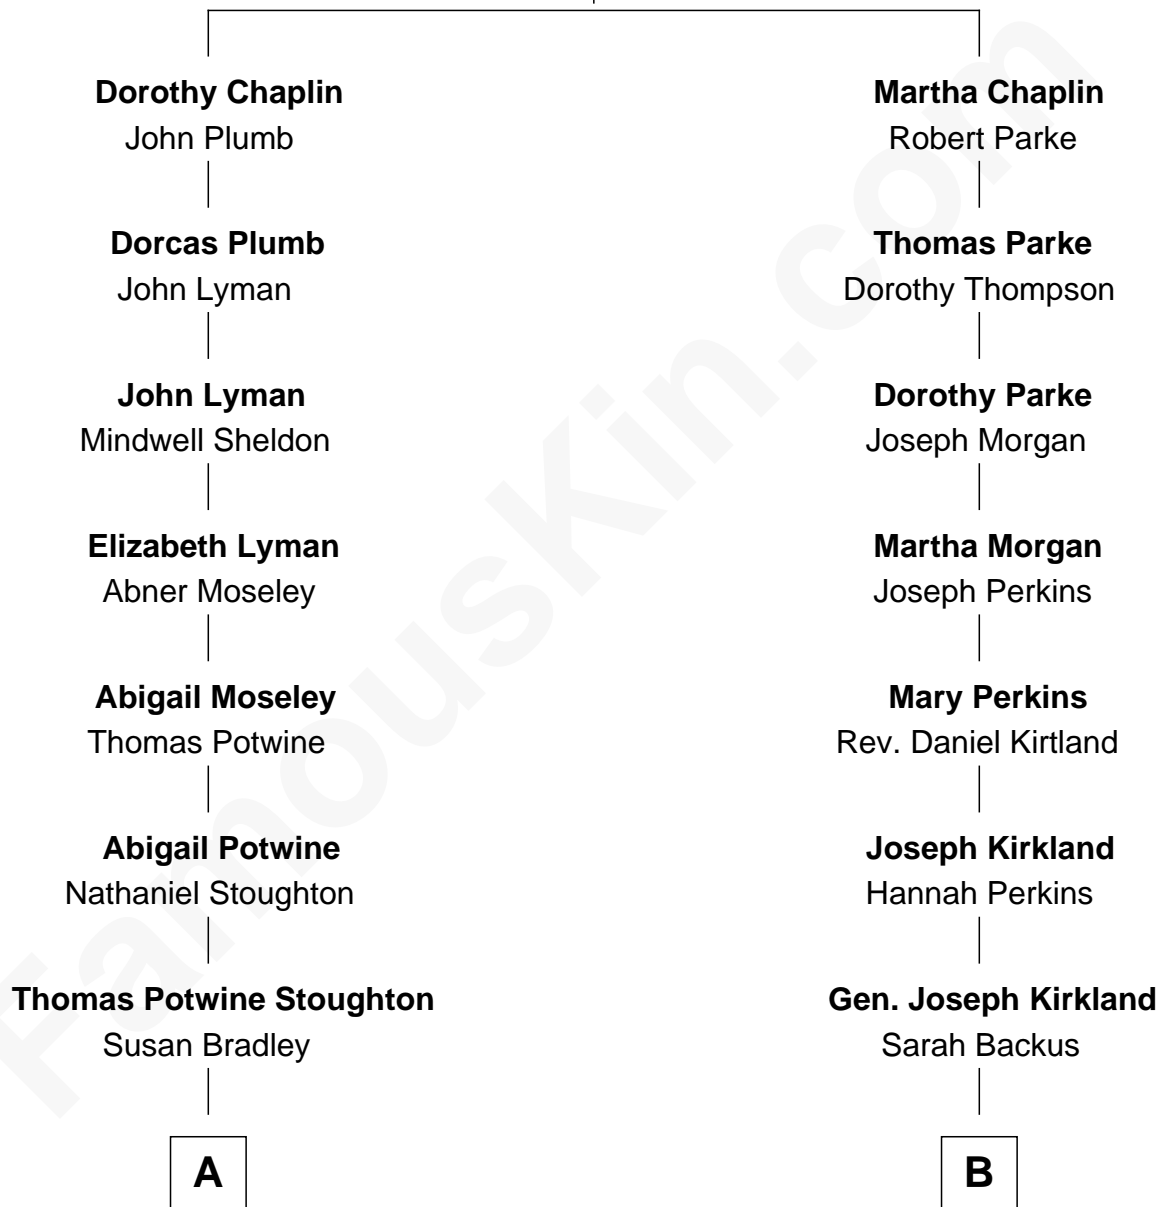

## Relationship Chart of

### Dr. Benjamin Spock

American Pediatrician and Author on Child Care

10th cousin 1 time removed of

**Bill Weld**

68th Governor of Massachusetts

**William Chaplin**  
Agnes Holborough

**A**

**Henry Evander Stoughton**

Laura E. Clark

**Charles Bradley Stoughton**

Ada Ripley Hooper

**Mildred Louise Stoughton**

Benjamin Ives Spock

**Dr. Benjamin Spock**

*Best-Selling Author on Child Care*

**B**