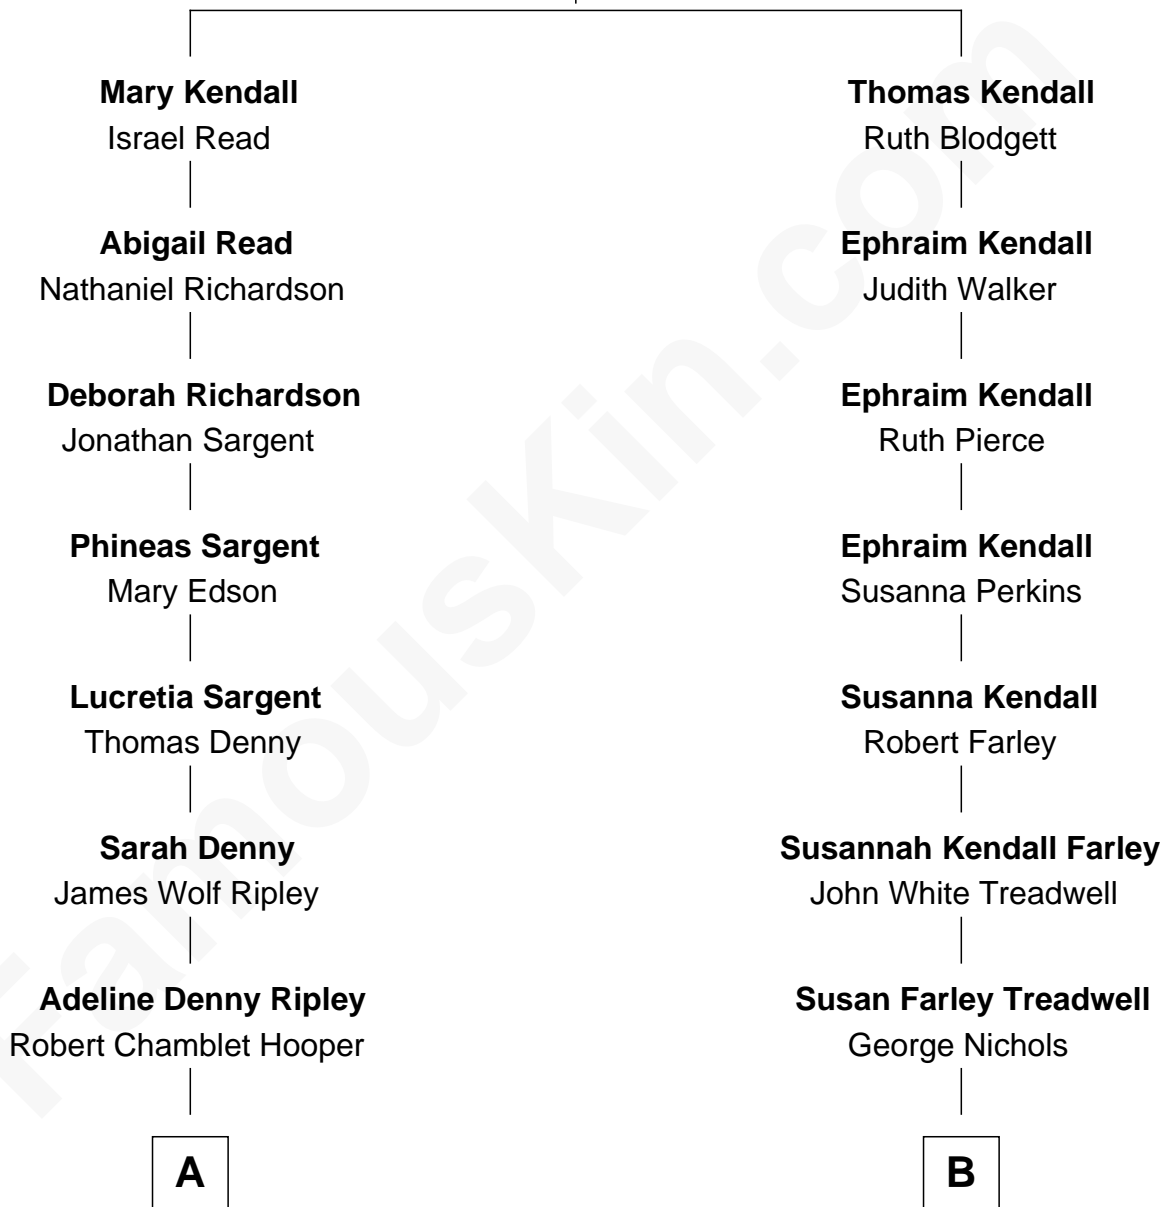

FamousKin.com

Relationship Chart of

Dr. Benjamin Spock

American Pediatrician and Author on Child Care

9th cousin 1 time removed of

Bill Weld

68th Governor of Massachusetts

Francis Kendall

Mary Tidd

A

Ada Ripley Hooper
Charles Bradley Stoughton

Mildred Louise Stoughton
Benjamin Ives Spock

Dr. Benjamin Spock
Best-Selling Author on Child Care

B

John White Treadwell Nichols
Mary Blake Slocum

John Treadwell Nichols
Cornelia DuBois Floyd