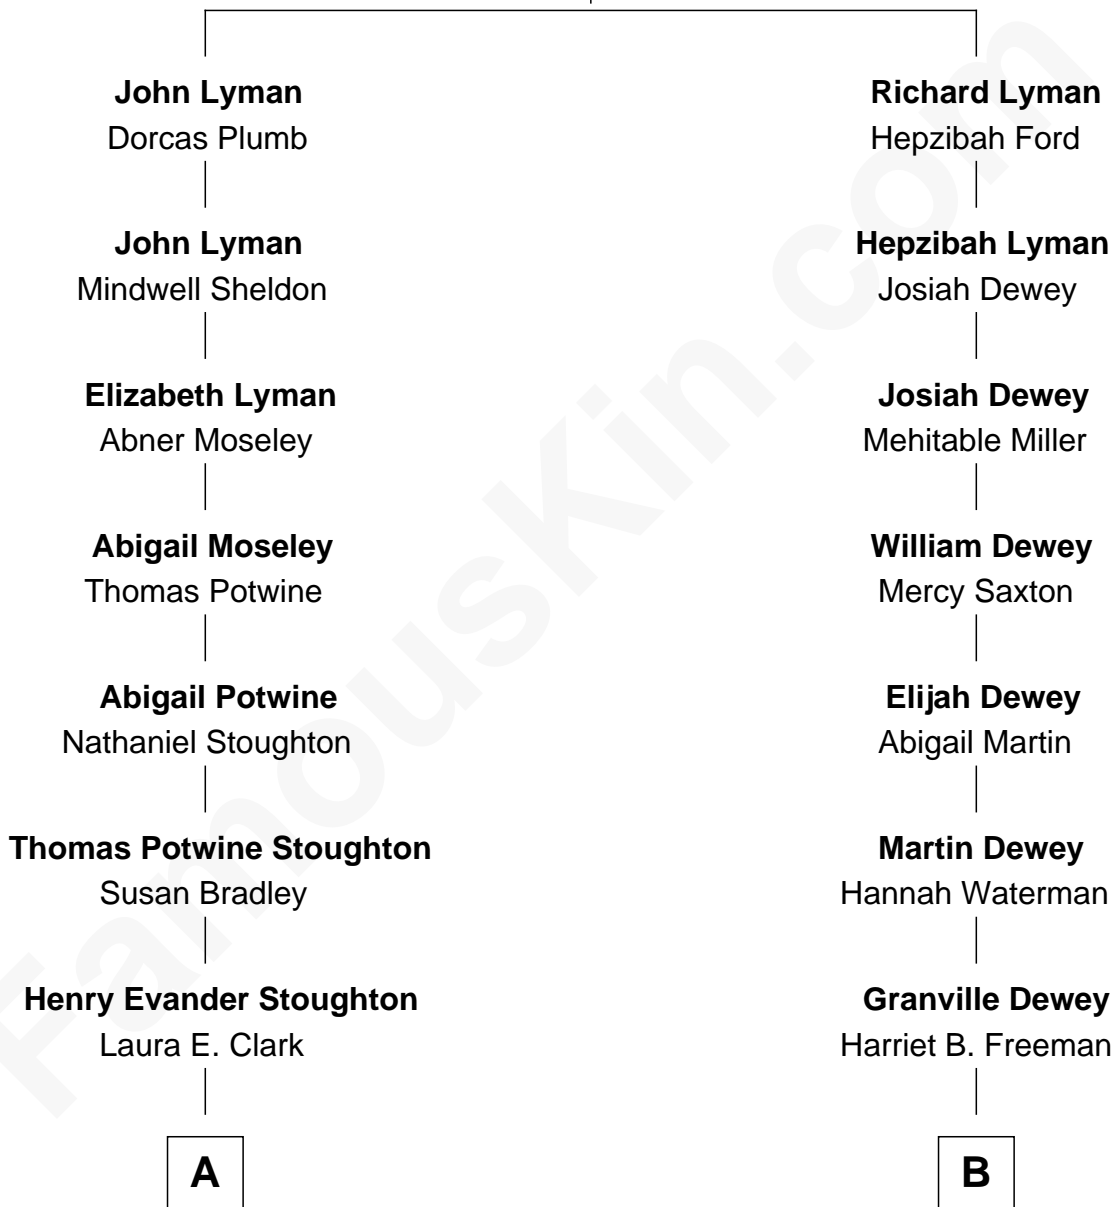

FamousKin.com

Relationship Chart of

Dr. Benjamin Spock

American Pediatrician and Author on Child Care

9th cousin of

Thomas Edmund Dewey
47th Governor of New York

Richard Lyman
Sarah - - - - -

A

Charles Bradley Stoughton

Ada Ripley Hooper

Mildred Louise Stoughton

Benjamin Ives Spock

Dr. Benjamin Spock

Best-Selling Author on Child Care

B

George Martin Dewey

Emma Bingham

George Martin Dewey

Annie L. Thomas

Thomas Edmund Dewey

47th Governor of New York