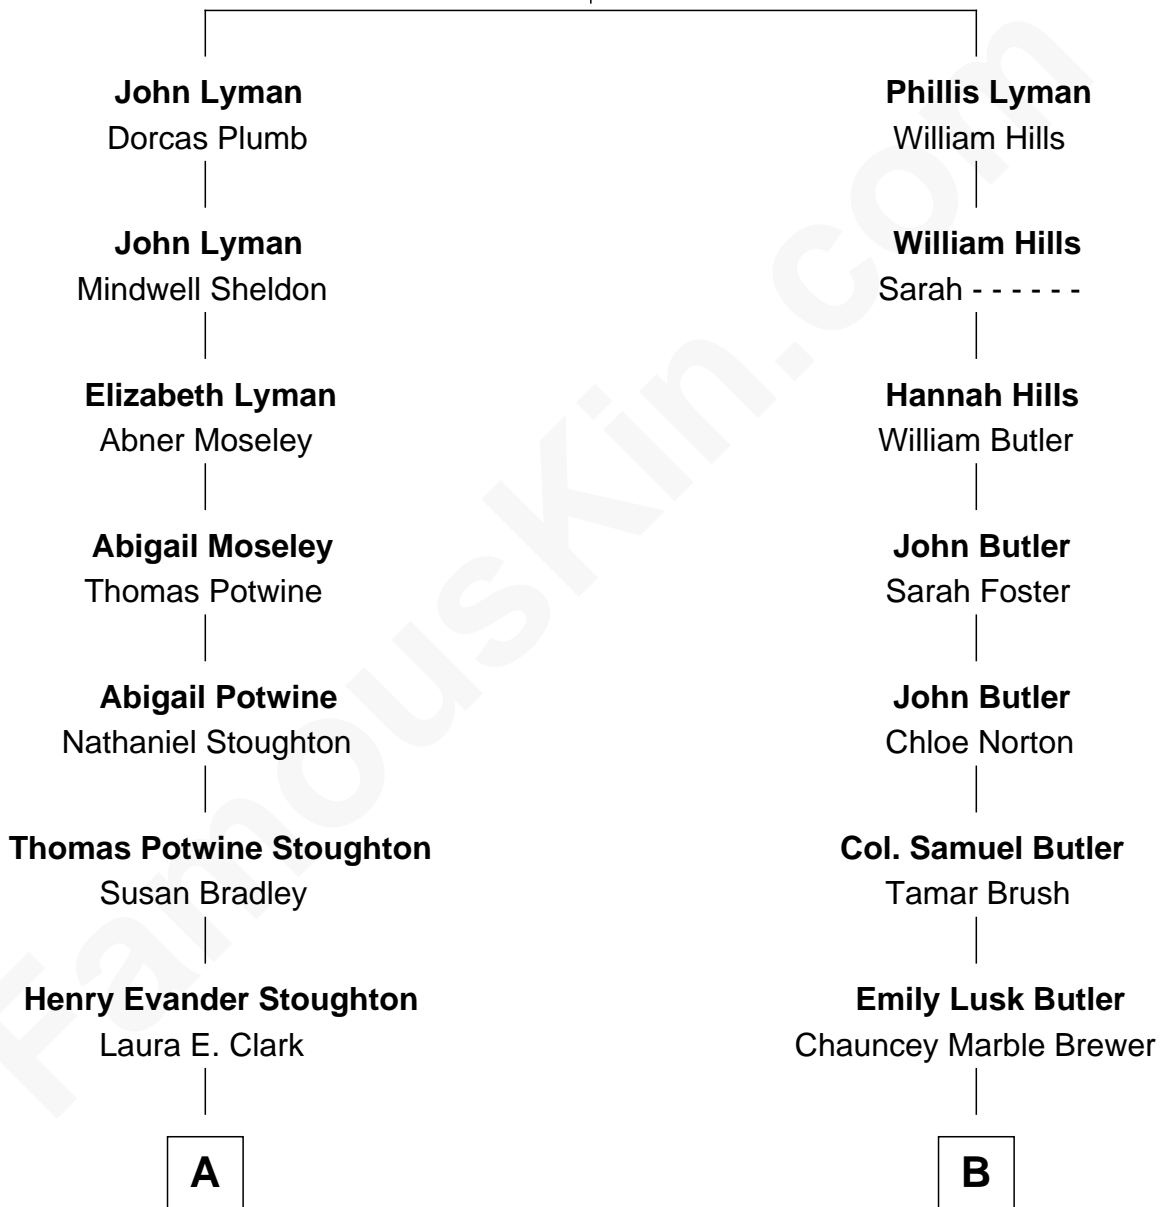

FamousKin.com

Relationship Chart of

Dr. Benjamin Spock

American Pediatrician and Author on Child Care

9th cousin 2 times removed of

Bridget Fonda
Movie Actress

Richard Lyman
Sarah - - - - -

A

Charles Bradley Stoughton

Ada Ripley Hooper

Mildred Louise Stoughton

Benjamin Ives Spock

Dr. Benjamin Spock

Best-Selling Author on Child Care

B

Charles Dickey Brewer