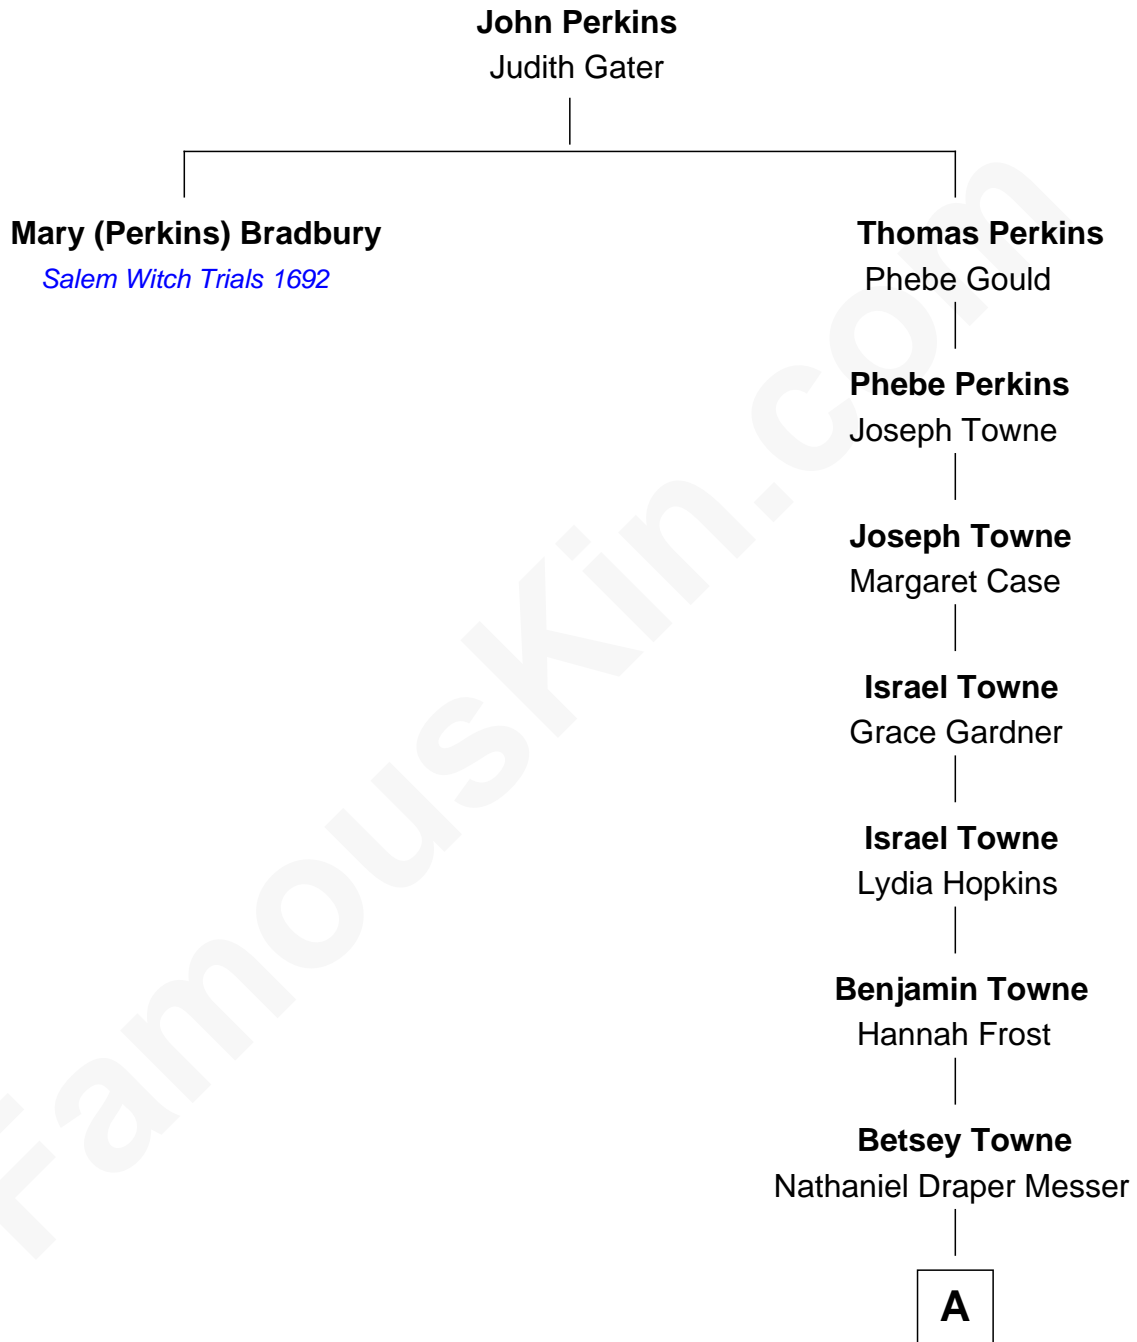

FamousKin.com Relationship Chart of

Mary (Perkins) Bradbury
Convicted of Witchcraft, Salem 1692

9th great-grandaunt of

Mark Isham
Musician, Film Composer

A

—
Christiana Towne Messer

Joshua Henry Isham

—
James Henry Isham

Julia Elizabeth Rouse

—
Howard Fuller Isham

Laura Wilkinson Ware

—
Howard Fuller Isham

Patricia Jane Hammond

—
Mark Isham

Musician, Film Composer

FamousKin.com